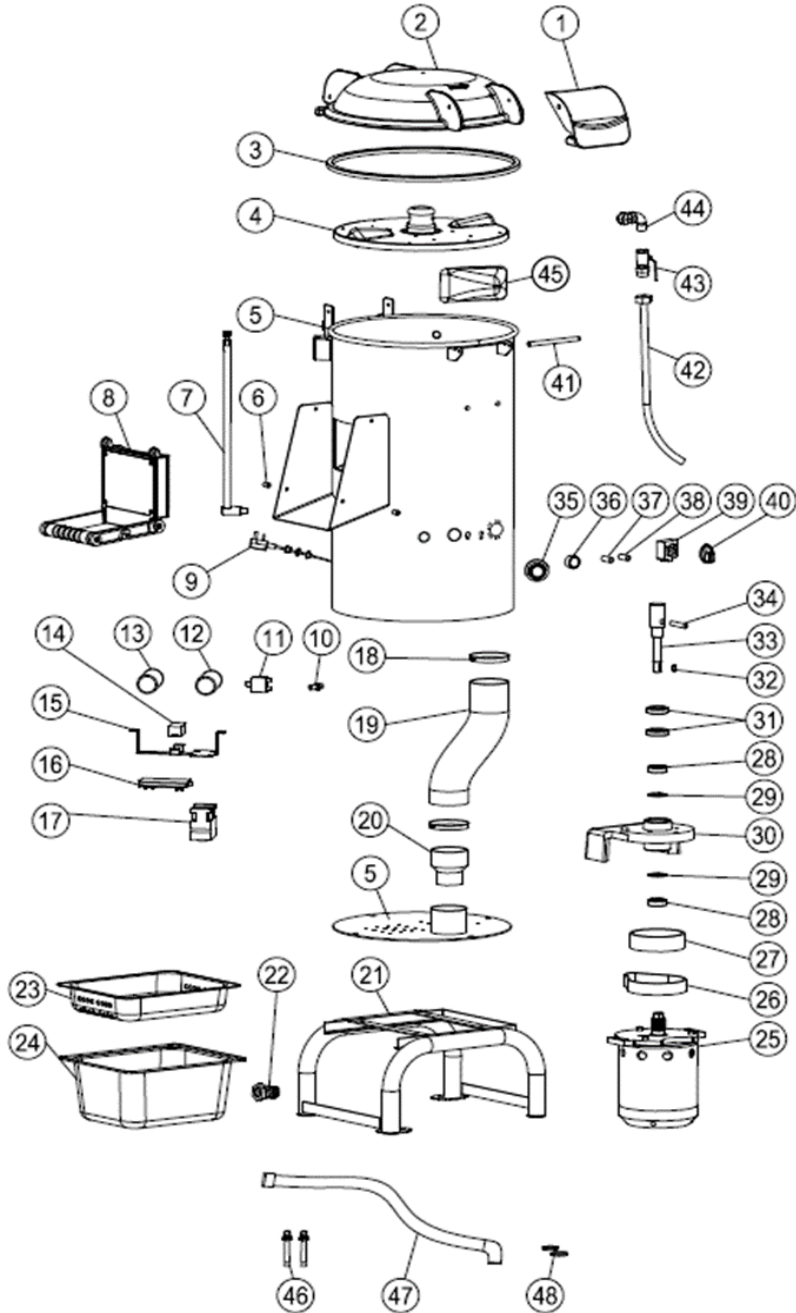

### Bill of materials (BOM)

 <b style="font-size: 24pt; margin-left: 10px;">HENDI</b> <small style="color: green; margin-left: 10px;">Tools for Chefs</small> <b>Hendi B.V.</b> Steenoven 21 3911 TX Rhenen The Netherlands	<b>Batch #</b>	<b>Appliance part#</b>
	000000 and up	229200
	<b>Description</b>	
Potato peeler 5L		

<b>Date</b>	04-12-2025	<b>Revision #</b>	1.0
<b>Revision</b>	First Bill of Materials (BOM)		

Item	Description	Part#	Quantity	Remark	Picture
1	Lock lid	nss	1		
2	Lid	960332	1	Incl item 1, gasket not incl.	
3	Gasket lid	960349	1		
4	Abrasive disc	960356	1		
5	Housing	n/a	1		
6	Pin	n/a	2		
7	Wire guide	n/a	1		
8	Outlet lid	n/a	1		
9	Power cord	n/a	1		
10	Reed switch	960363	2		
11	Circuit breaker (6A)	960370	1		
12	Capacitor (25µF)	931196	1		
13	Capacitor (150µF)	960387	1		
14	Centrifugal switch	971888	1		
15	Bracket	n/a	1		
16	Junction PCB	n/a	1		
17	Ralais	960400	1		
18	Hose clamp	n/a	2		
19	Drain pipe	961735	1		
20	Drain pipe connector	n/a	1		
21	Frame	n/a	1		
22	Drain plug	n/a	1		
23	Sieve basin	960417	1		
24	Drain basin	960424	1		
25	Motor	960431	1		
26	Belt	960455	1		
27	Pulley	n/a	1		
28	Bearing (6004)	n/a	2		
29	Seeger ring	n/a	2		
30	Motor bracket	n/a	1		
31	Oil seal	n/a	2		
32	Key	nss	1		
33	Axle	960462	1	Incl. item 32 and 34	
34	Axle pin	nss	1		
35	Emergency stop	960479	1		
36	Switch (pulse)	960486	1		
37	Indicator light (red)	960493	1		
38	Indicator light (green)	960509	1		
39	Timer (8 min.)	930793	1		
40	Timer knob	960516	1		
41	Pin	n/a	1		
42	Installation set complete	960530	1	Incl. item 47 and 48	
43	Faucet	960523	1		
44	Connector "L"	n/a	1		
45	Guide block	n/a	1		
46	Bolt	n/a	2		
47	Drain hose	nss	1	Available as 42	
48	Hose clamp	nss	1	Available as 42	

### Circuit diagram

 <b style="font-size: 24px; font-weight: bold;">HENDI</b> Tools for Chefs <b>Hendi B.V.</b> Steenoven 21 3911 TX Rhenen The Netherlands	<b>Batch #</b>	<b>Appliance part#</b>
	000000 and up	229200
	<b>Description</b>	
	Potato peeler 5L	