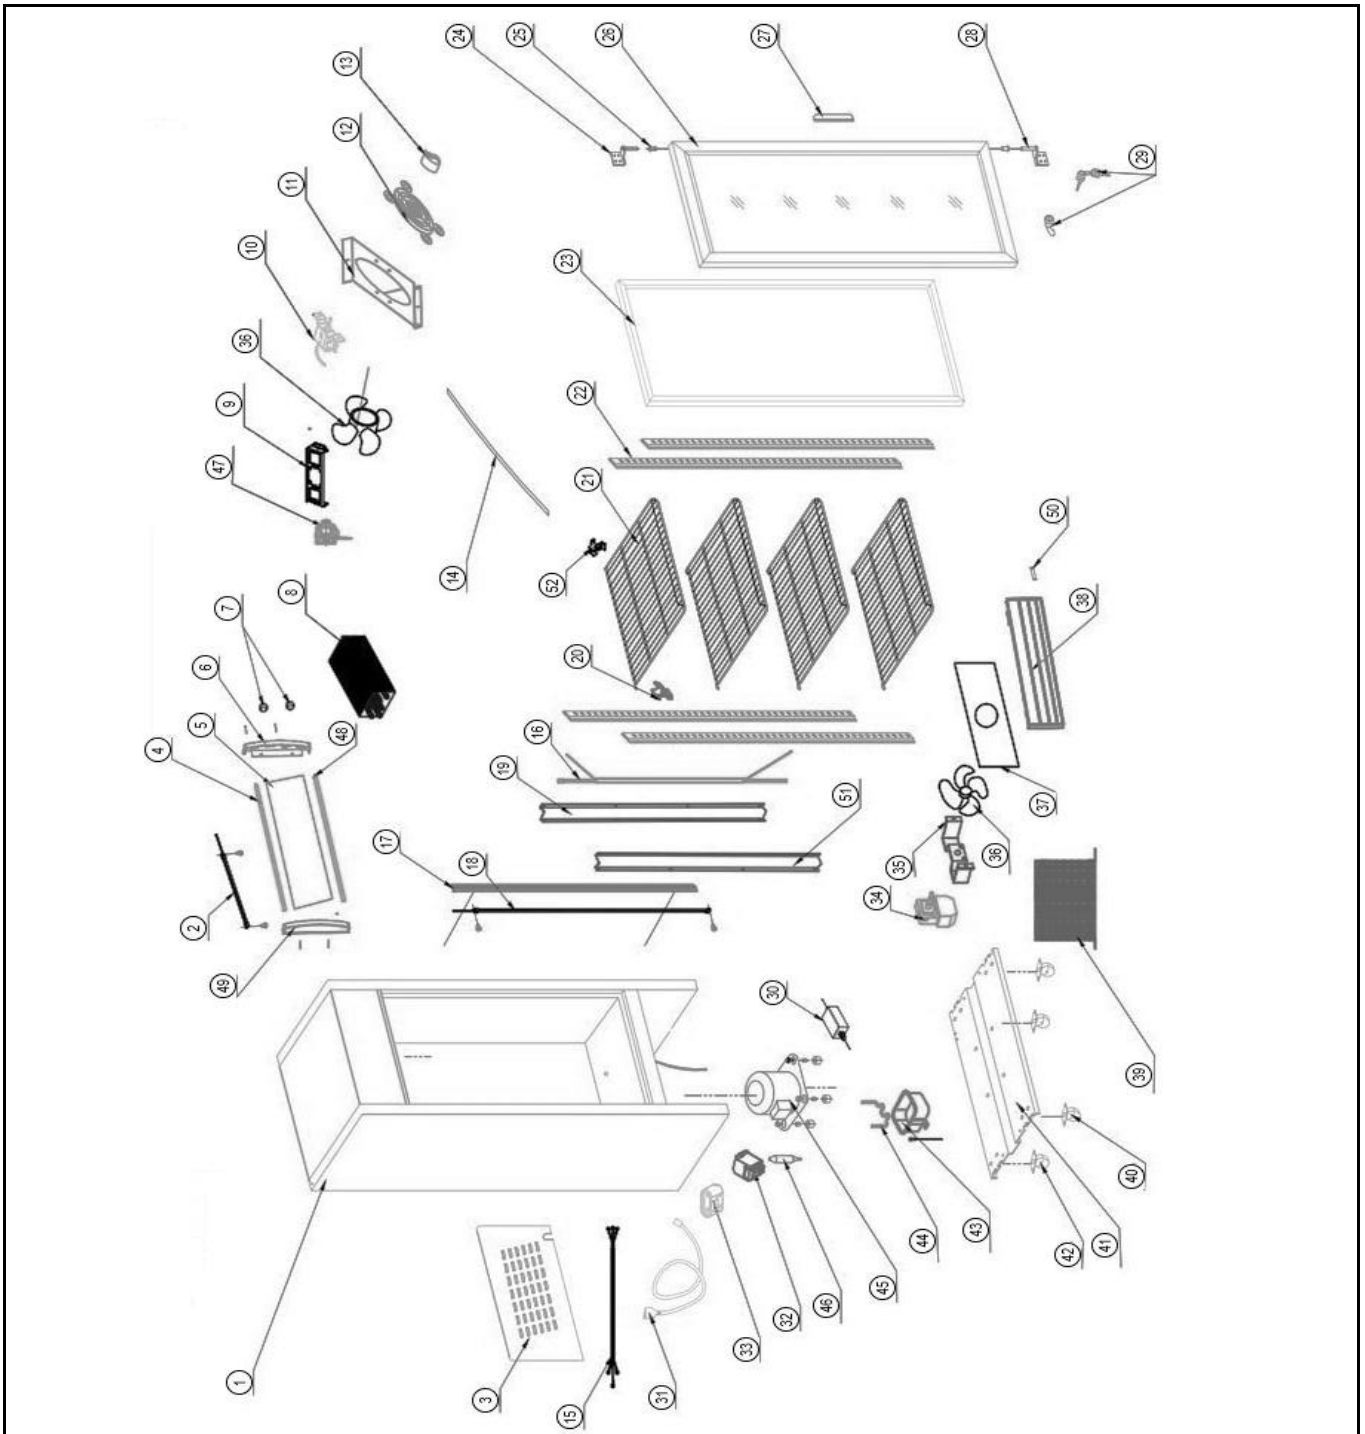

Description

Display refrigerator single door

Date 09-04-2026

Revision #

V.02

Revision New model.

Bill of materials (BOM)

 <p>HENDI Tools for Chefs</p> <p>Hendi B.V. Innovatielaan 6 6745 XW De Klomp The Netherlands</p>	Batch #	Appliance part#
	V.02	233788
	Description	
Display refrigerator single door		

Date	09-04-2026	Revision #	V.02
Revision	New model.		

Item	Description	Part#	Quantity	Remark	Picture
1	Cabinet	n/a	1		
2	Canopy LED light	966945	1		
3	Back cover	n/a	1		
4	Canopy rail (upper)	n/a	1		
5	Canopy cover	n/a	1		
6	Canopy side cover (right)	n/a	1		
7	Light switch	966891	2		
8	Evaporator	n/a	1		
9	Evaporator fan bracket	n/a	1		
10	Thermostat	966952	1		
11	Evaporator fan bracket	n/a	1		
12	Evaporator fan guard	n/a	1		
13	Knob	966969	1		
14	Drain pipe	n/a	1		
15	Wire harness	n/a	1		
16	Coolant pipe	n/a	1		
17	LED light cover	n/a	1		
18	LED light	966976	1		
19	Center pillar (back)	n/a	1		
20	Shelf holder (set of 4)	962817	16	set of 4pcs	
21	Shelf	966983	4		
22	Shelf holder bracket	n/a	4		
23	Door gasket	966990	1		
24	Door hinge (top)	963777	1		
25	Door hinge sleeve	nss	1	Available as 963791	
26	Door assembly	967003	1		
27	Door handle	966907	1		
28	Door hinge (bottom)	963791	1		
29	Door lock	963814	1		
30	Power supply 12V	962862	1		
31	Power cord	n/a	1		
32	Defrost timer	967010	1		
33	Pull relief	n/a	1		
34	Condenser fan motor	967027	1		
35	Condenser fan bracket	n/a	1		
36	Condenser fan blade	n/a	1		
37	Condenser fan cover	n/a	1		
38	Housing panel (lower front)	n/a	1		
39	Condenser	n/a	1		
40	Wheel with brake	966914	2		
41	Mounting bracket	n/a	1		
42	Wheel without brake	966921	2		
43	Drain pan	n/a	1		
44	Coolant pipe	n/a	1		
45	Compressor (ETZ110L)	963913	1		
46	Dryer filter	n/a	1		
47	Evaporator fan motor	966938	1		
48	Canopy rail (lower)	n/a	1		
49	Canopy side cover (left)	n/a	1		
50	Bracket	n/a	1		
51	Center pillar (back left)	n/a	1		
52	Shelf holder clip (set of 4pcs)	963821	16	set of 4pcs	