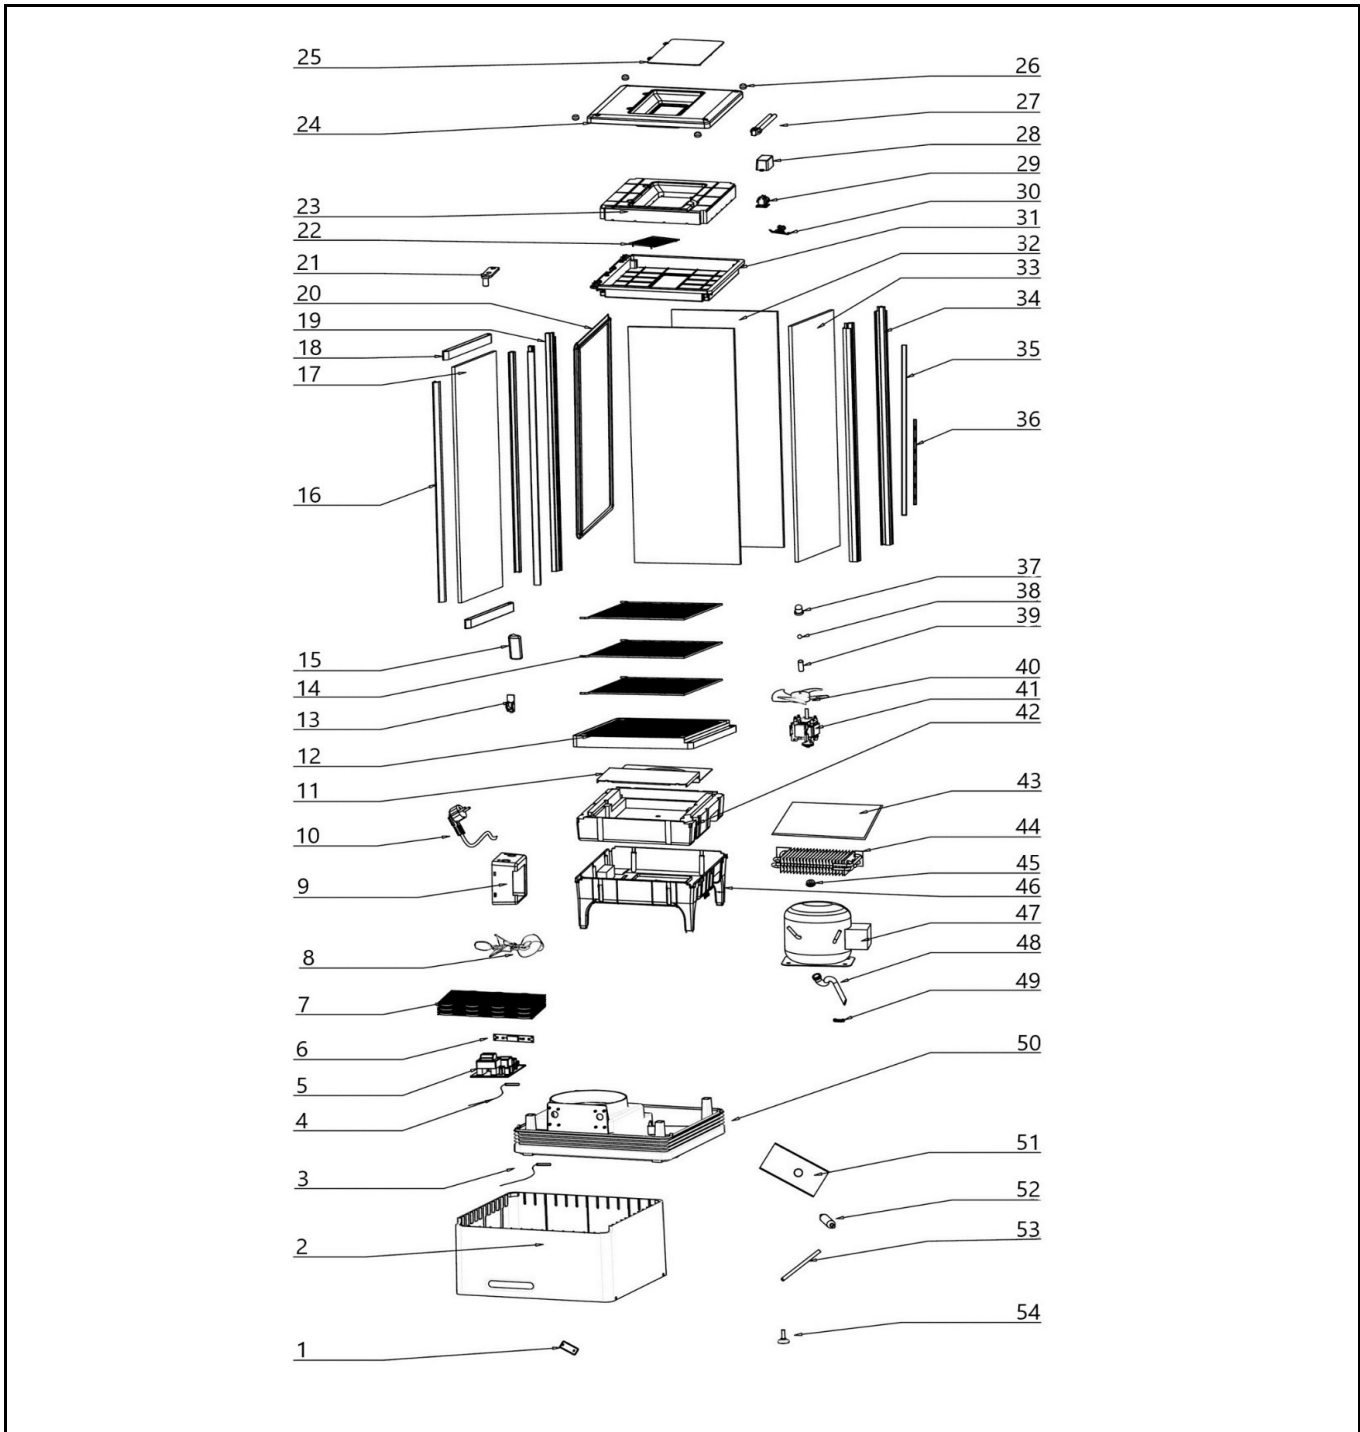

Drawing

Hendi B.V.
Steenoven 21
3911 TX Rhenen
The Netherlands

Batch #

170581 until
HK022221

Appliance part#

233658

Description

Refrigerated display cabinet 78L Black

Date	10-12-2021	Revision #	1.0
Revision	First Bill of Materials (BOM)