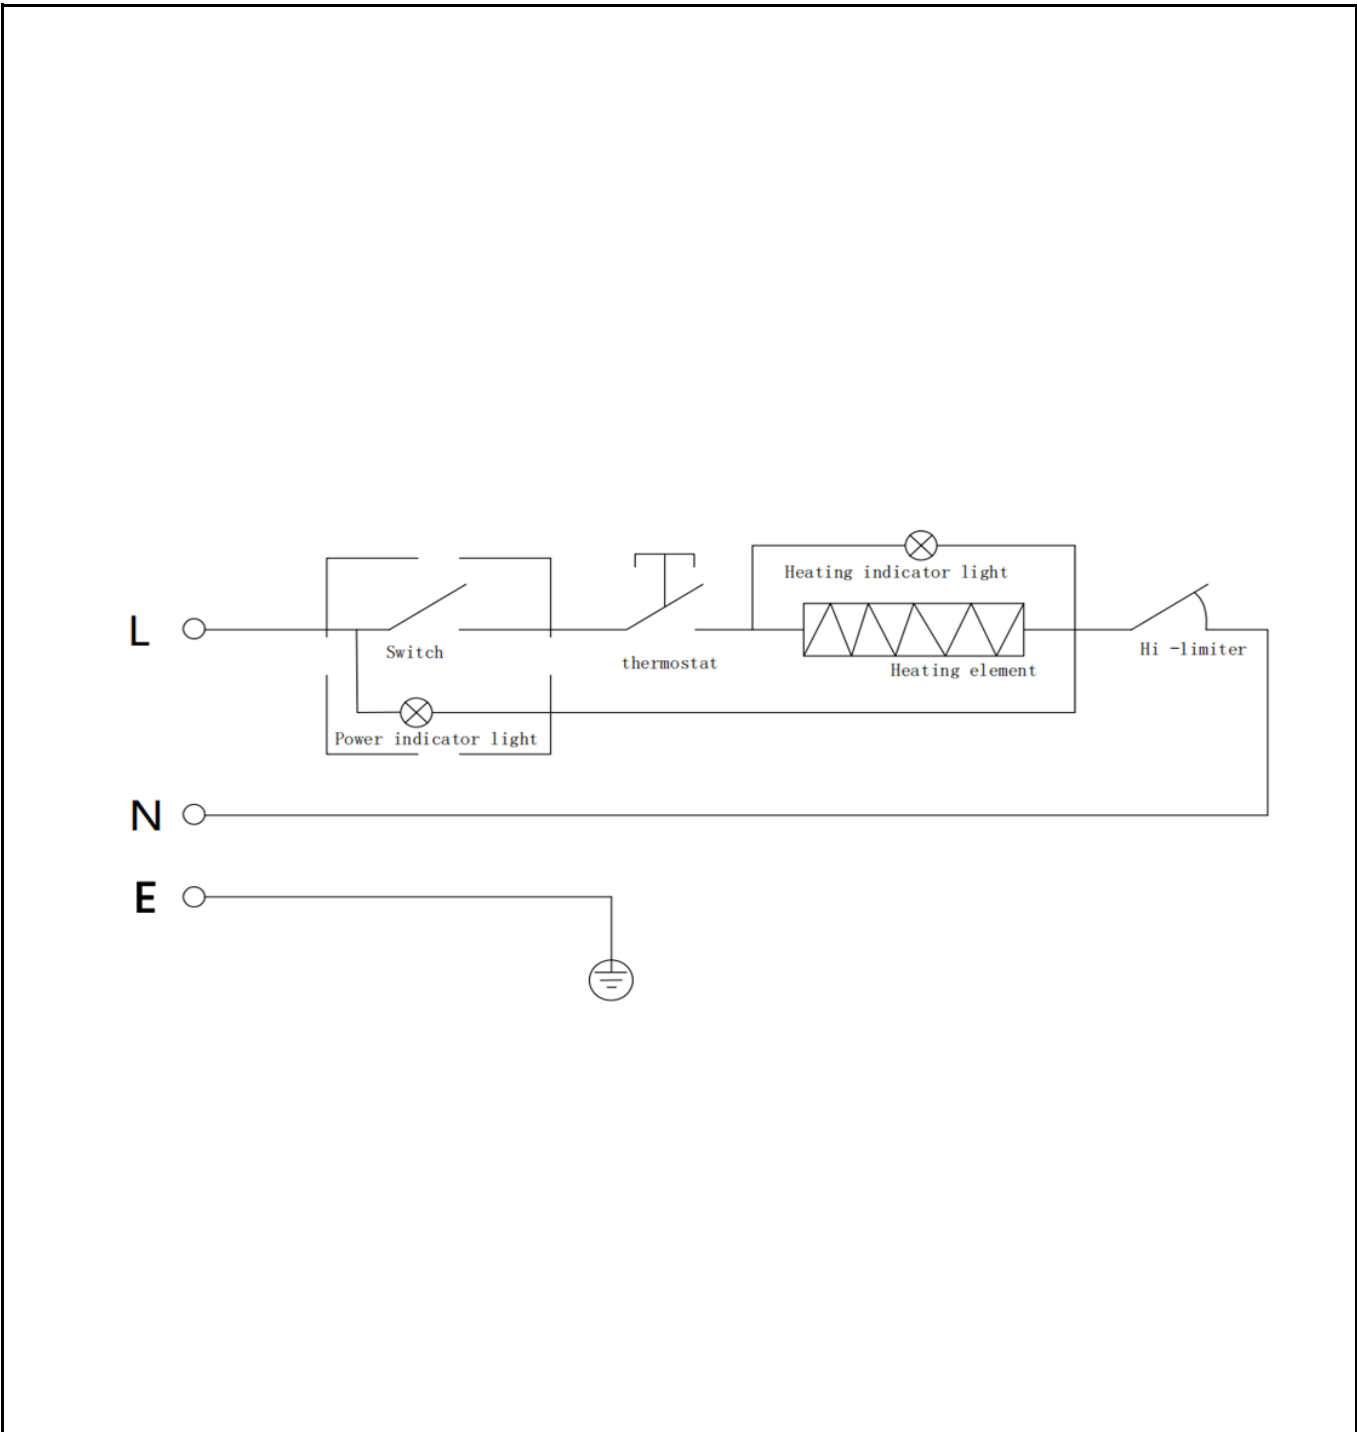

Circuit diagram

HENDI Tools for Chefs Hendi B.V. Steenoven 21 3911 TX Rhenen The Netherlands	Batch #	Appliance part#
	V.02	203125
	Description	
	Griddle ProfiLine	

Date	08-12-2025	Revision #	V.02
Revision	New model.