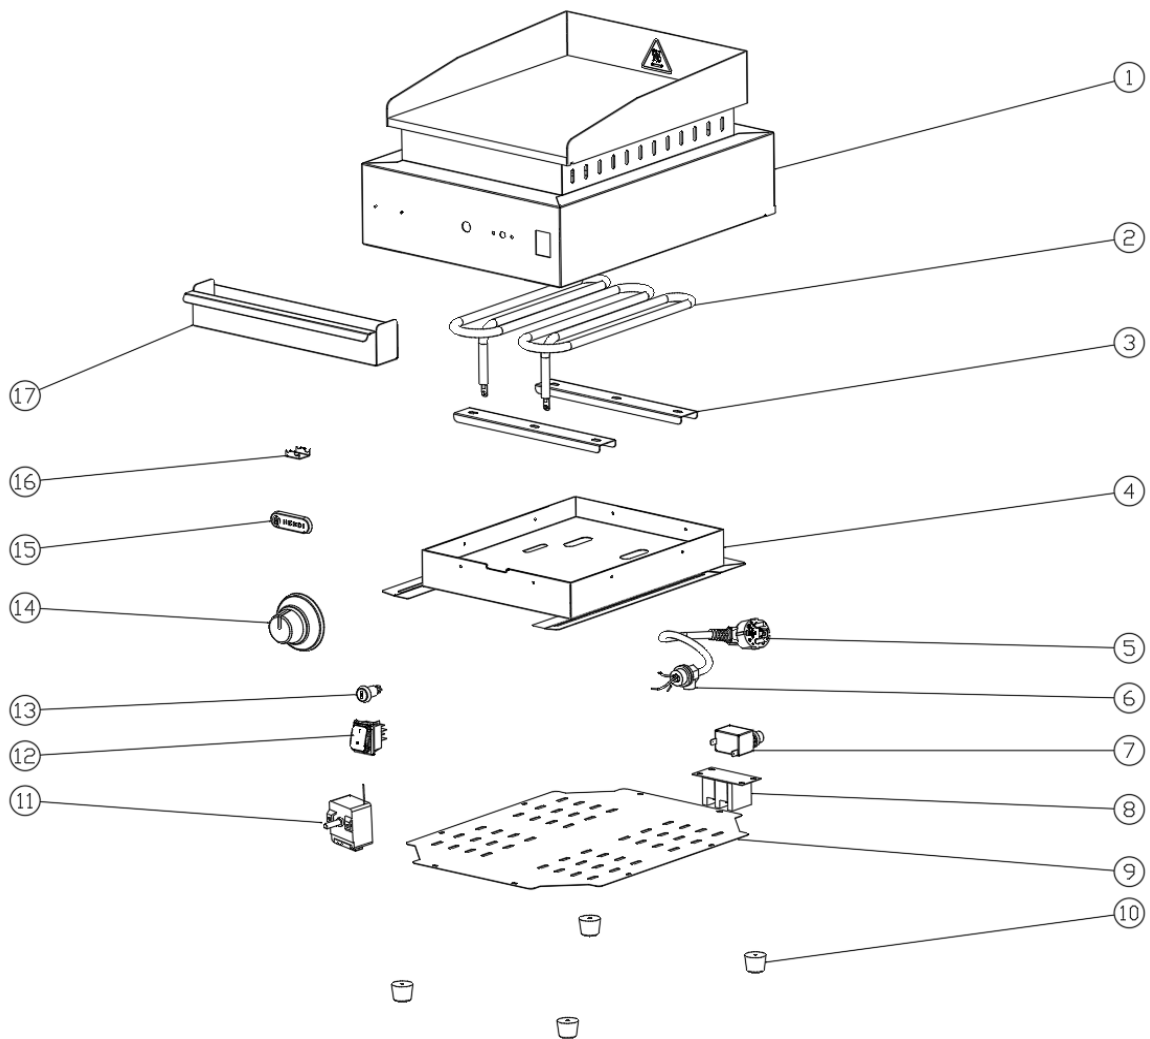

Griddle ProfiLine

Date 08-12-2025

Revision #

V.02

Revision New model.

Bill of materials (BOM)

 HENDI Tools for Chefs Hendi B.V. Steenoven 21 3911 TX Rhenen The Netherlands	Batch #	Appliance part#
	V.02	203125
	Description	
	Griddle ProfiLine	

Date	08-12-2025	Revision #	V.02
Revision	New model.		

Item	Description	Part#	Quantity	Remark	Picture
1	Housing frme incl. griddle	n/a	1		
2	Heating element (2000W)	971925	1		
3	Heating element bracket	n/a	2		
4	Insulation	n/a	1		
5	Power cord	912027	1		
6	Pull relief	912201	1		
7	Hi-limiter	964279	1		
8	Terminal	912041	1		
9	Housing panel (bottom)	n/a	1		
10	Feet	964286	4	Set of 4pcs	
11	Thermostat	964293	1		
12	Switch	205426	1		
13	Indicator light (orange)	912003	1		
14	Thermostat knob	929865	1		
15	Logo badge "Hendi"	955963	1		
16	Bracket	n/a	1		
17	Drip tray	971932	1		