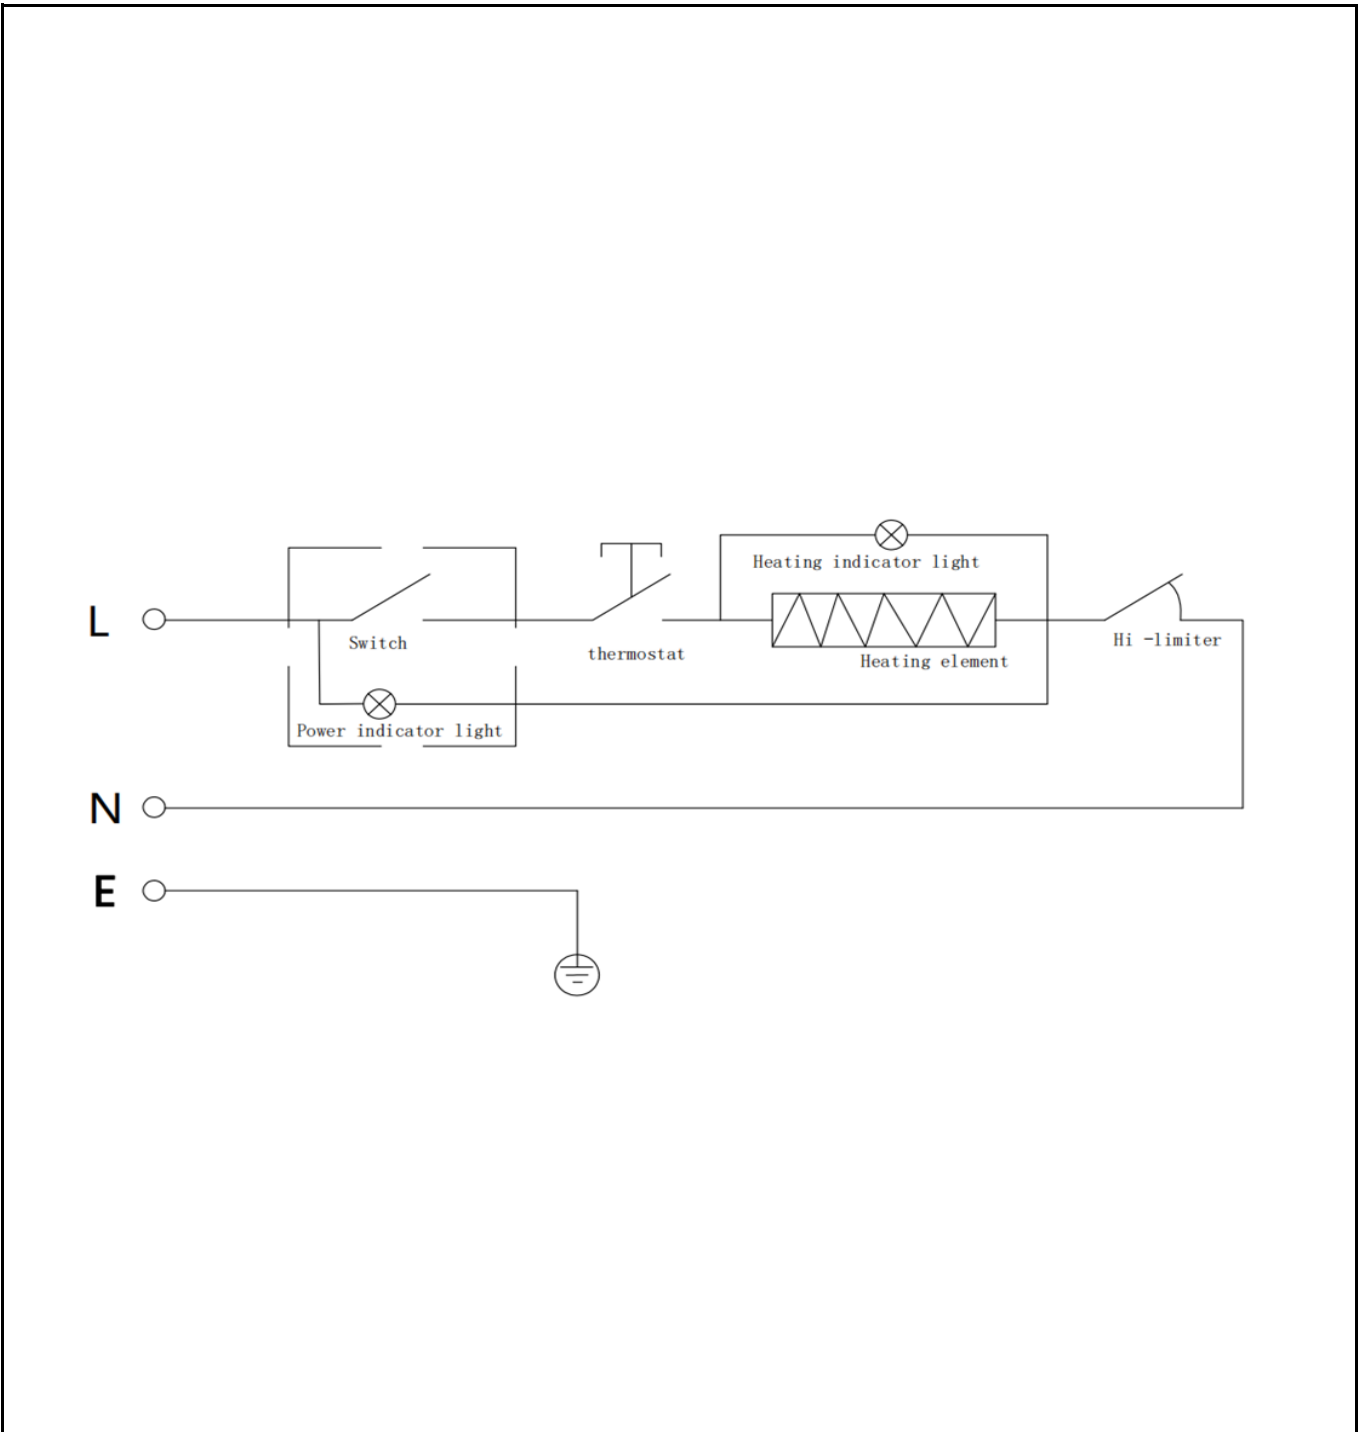

Circuit diagram

HENDI Tools for Chefs Hendi B.V. Steenoven 21 3911 TX Rhenen The Netherlands	Batch #	Appliance part#
	V.02	203149
	Description	
	Griddle ProfiLine flat	

Date	08-12-2025	Revision #	V.02
Revision	New model.