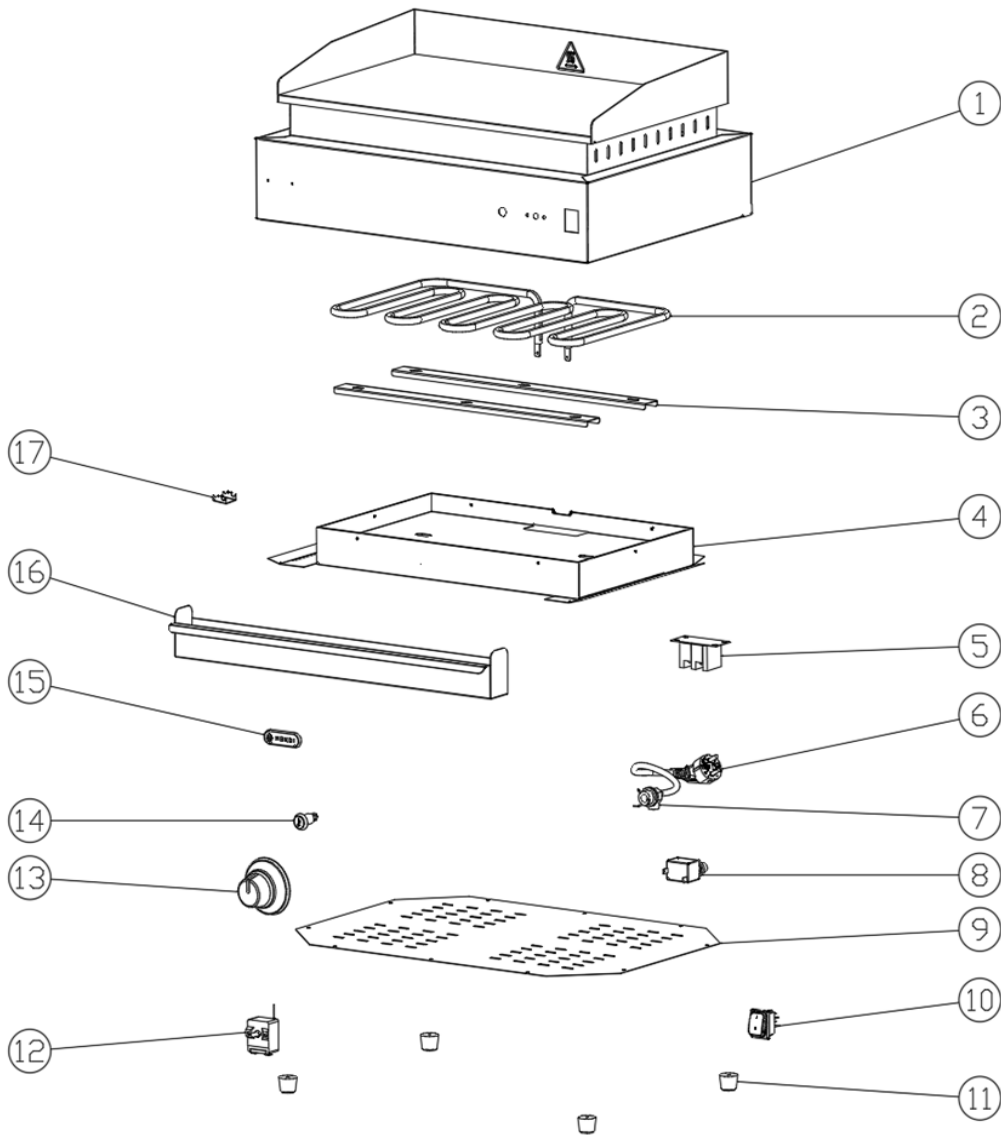

Drawing

Tools for Chefs

Hendi B.V.

Innovatielaan 6
6745XW De Klomp
The Netherlands

Batch #

V.02

Appliance part#

203149

Description

Griddle ProfiLine flat

Date 08-12-2025

Revision #

V.02

Revision New model.

Bill of materials (BOM)

HENDI Tools for Chefs Hendi B.V. Steenoven 21 3911 TX Rhenen The Netherlands	Batch #	Appliance part#
	V.02	203149
	Description	
	Griddle ProfiLine flat	

Date	08-12-2025	Revision #	V.02
Revision	New model.		

Item	Description	Part#	Quantity	Remark	Picture
1	Housing frame inc. Griddle	n/a	1		
2	Heating element (2400W)	964323	1		
3	Heating element bracket	n/a	1		
4	Insulation bracket	n/a	1		
5	Terminal	912041	1		
6	Power cord	912027	1		
7	Pull relief	912201	1		
8	Hi-limiter	964297	1		
9	Housing panel (bottom)	n/a	1		
10	Switch	205426	1		
11	Feet	964286	4	Set of 4pcs	
12	Thermostat	964293	1		
13	Thermostat knob	929865	1		
14	Indicator light (orange)	912003	1		
15	Logo badge "Hendi"	955963	1		
16	Drip tray	971949	1		
17	Bracket	n/a	1		

n/a -> not available

nss -> not sold separately