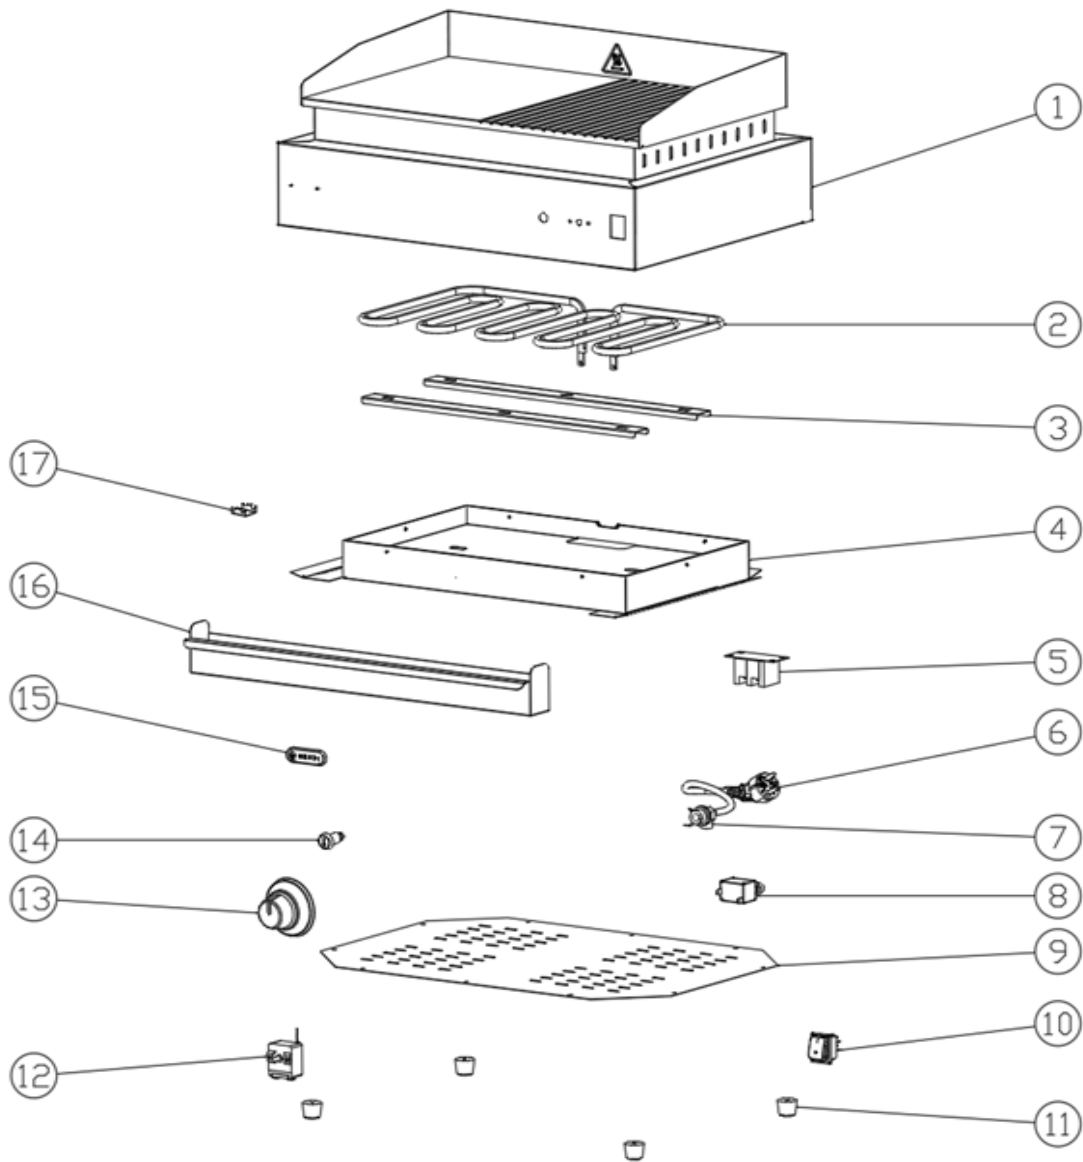

Griddle ProfiLine
1/2 flat, 1/2 ribbed

Date 08-12-2025

Revision #

V.02

Revision New model.

Bill of materials (BOM)

 HENDI Tools for Chefs Hendi B.V. Steenoven 21 3911 TX Rhenen The Netherlands	Batch #	Appliance part#
	V.02	203156
	Description	
Griddle ProfiLine 1/2 flat, 1/2 ribbed		

Date	08-12-2025	Revision #	V.02
Revision	New model.		

Item	Description	Part#	Quantity	Remark	Picture
1	Housing frame incl. griddle	n/a	1		
2	Heating element (2400W)	964323	1		
3	Heating element bracket	n/a	1		
4	Insulation bracket	n/a	1		
5	Terminal	912041	1		
6	Power cord	912027	1		
7	Pull relief	912201	1		
8	Hi-limiter	964279	1		
9	Housing panel (bottom)	n/a	1		
10	Switch	205426	1		
11	Feet	964286	4	set of 4pcs	
12	Thermostat	964293	1		
13	Thermostat knob	929865	1		
14	Indicator light (orange)	912003	1		
15	Logo badge "Hendi"	955963	1		
16	Drip tray	971949	1		
17	Bracket	n/a	1		

n/a -> not available

nss -> not sold separately

Circuit diagram

 HENDI Tools for Chefs Hendi B.V. Steenoven 21 3911 TX Rhenen The Netherlands	Batch #	Appliance part#
	V.02	203156
	Description	
	Griddle ProfiLine 1/2 flat, 1/2 ribbed	