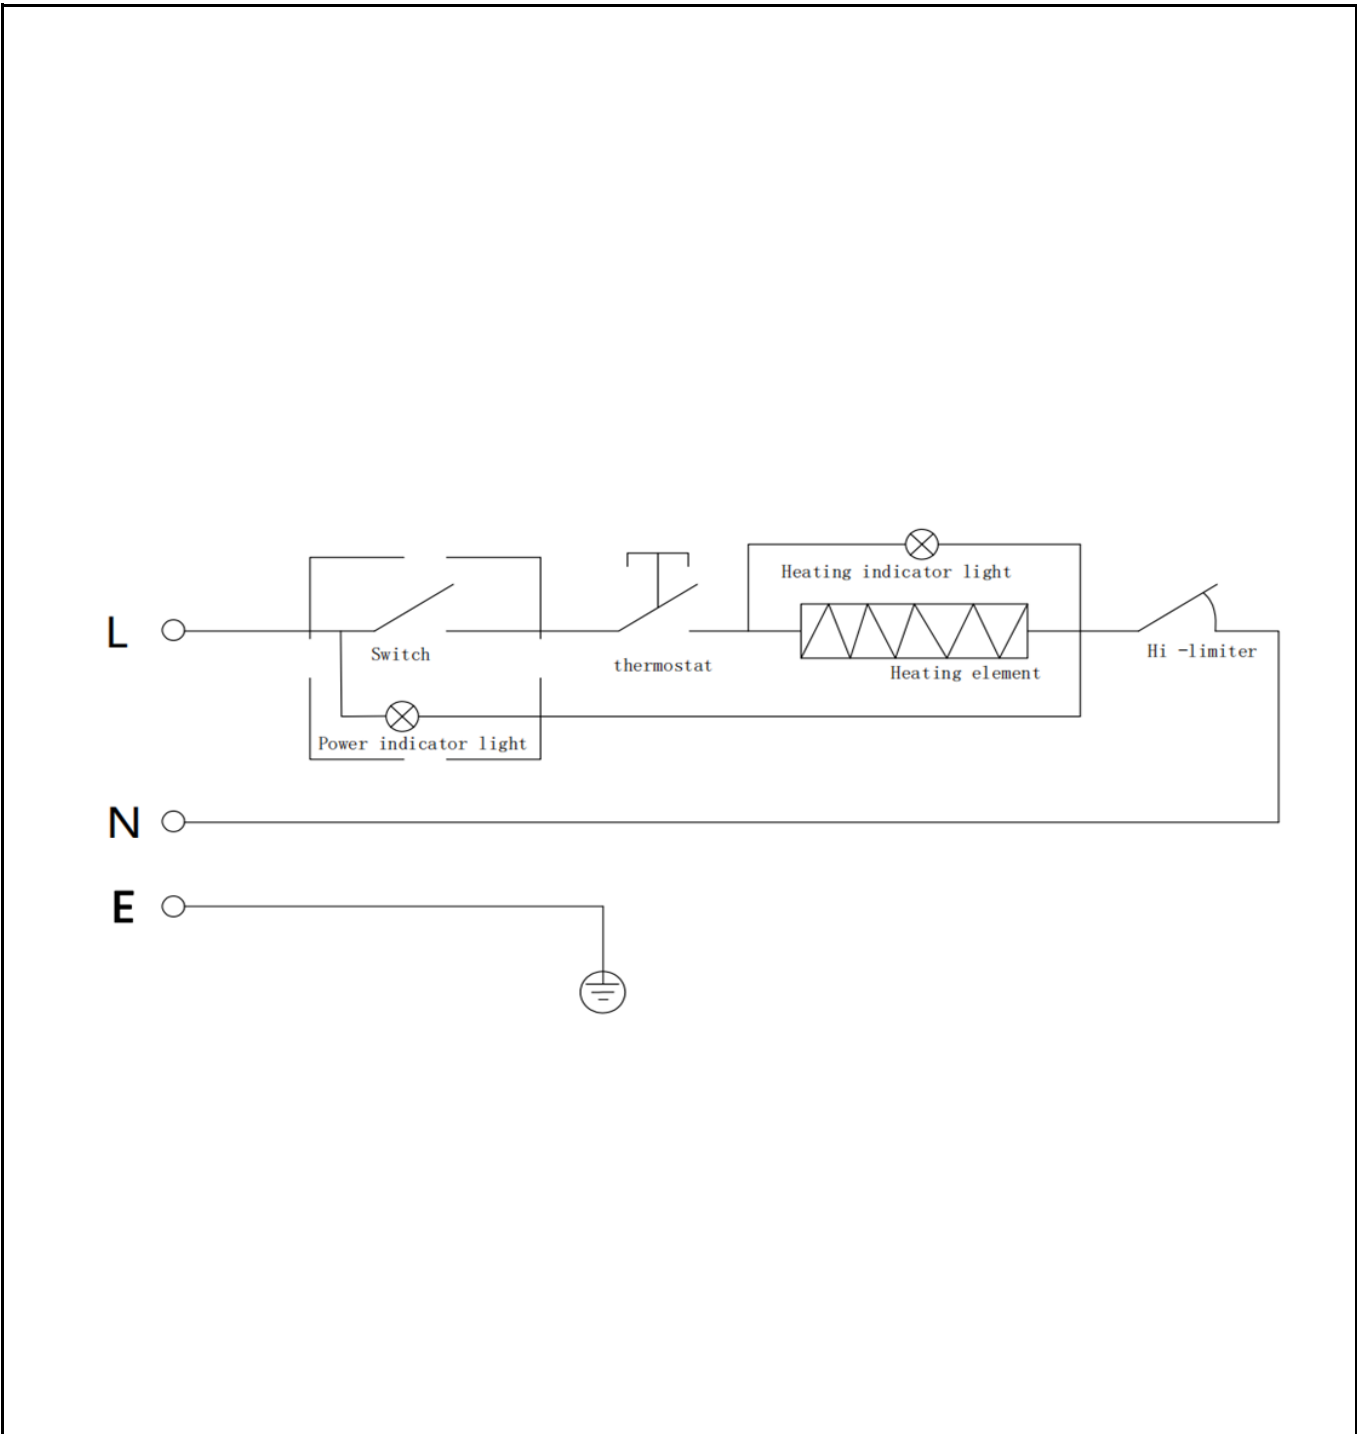

Circuit diagram

HENDI Tools for Chefs Hendi B.V. Steenoven 21 3911 TX Rhenen The Netherlands	Batch #	Appliance part#
	V.02	203156
	Description	
	Griddle ProfiLine 1/2 flat, 1/2 ribbed	

Date	08-12-2025	Revision #	V.02
Revision	New model.