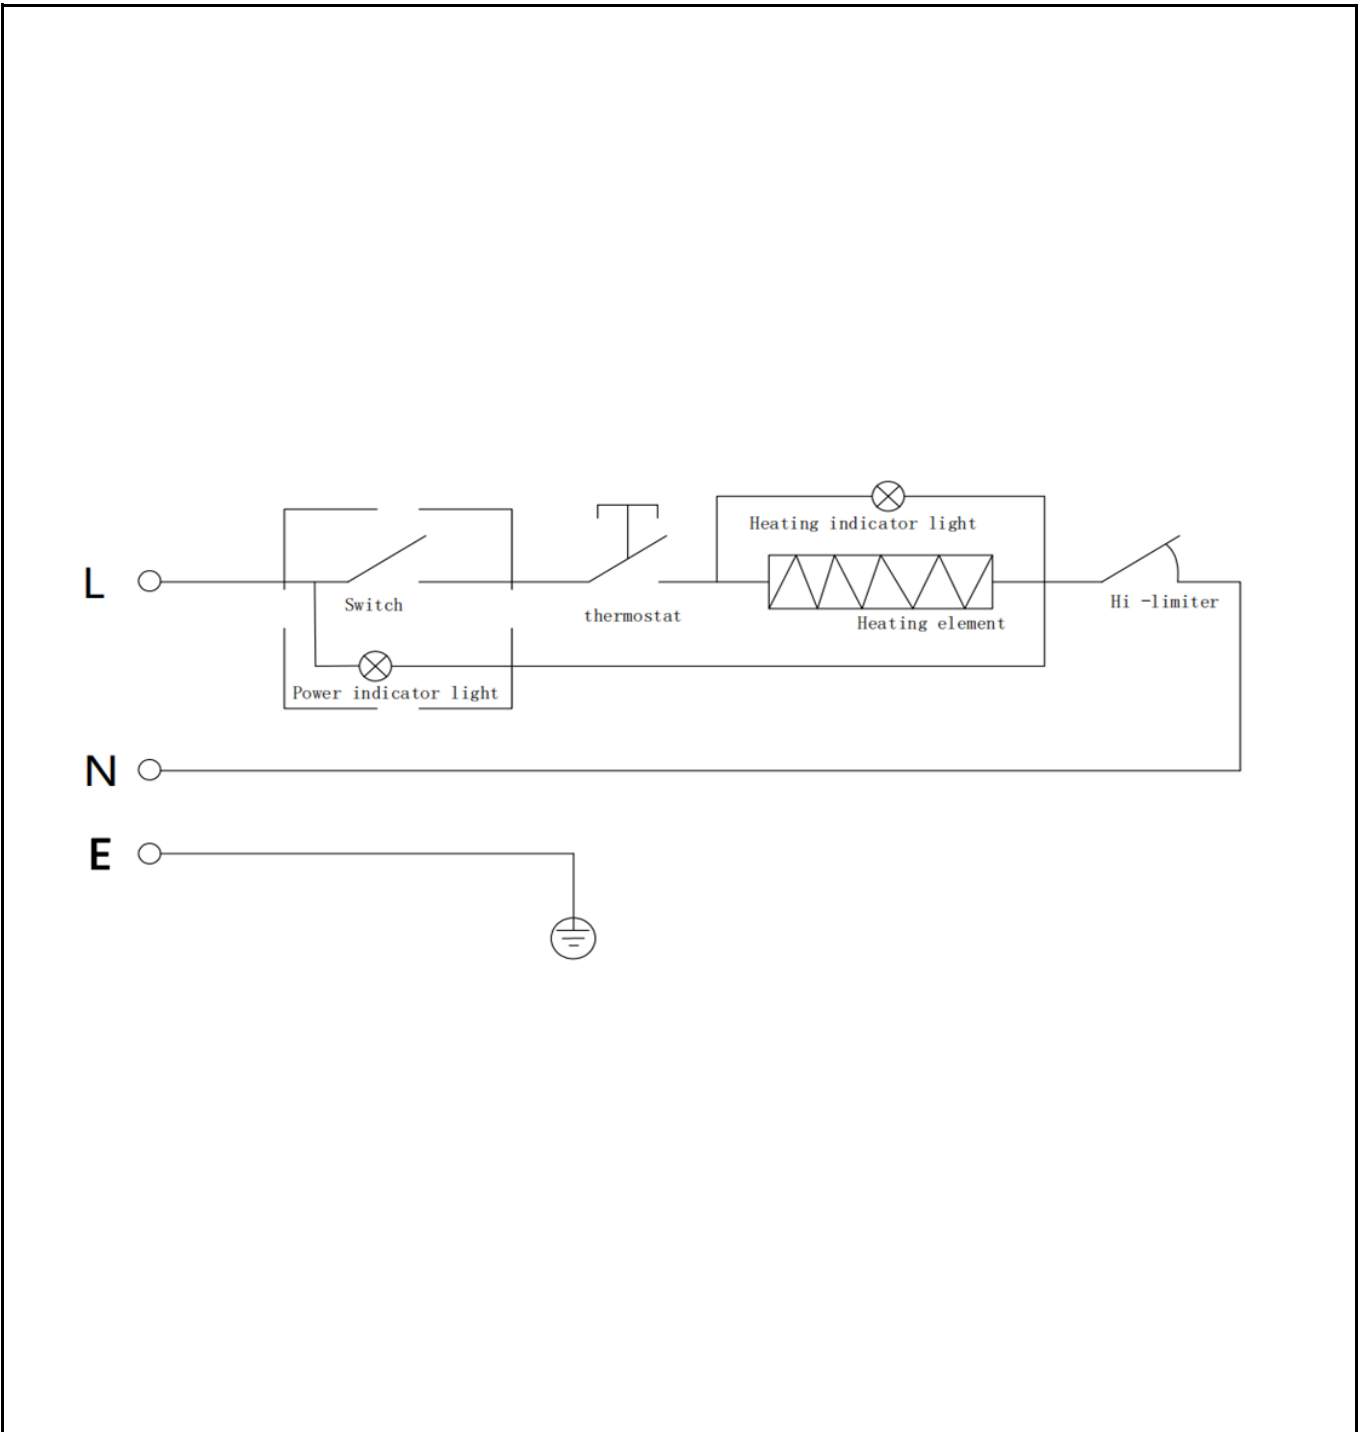

Circuit diagram

HENDI Tools for Chefs Hendi B.V. Steenoven 21 3911 TX Rhenen The Netherlands	Batch #	Appliance part#
	V.02	203170
	Description	
	Griddle Profiline, Ribbed	

Date	08-12-2025	Revision #	V.02
Revision	New model.