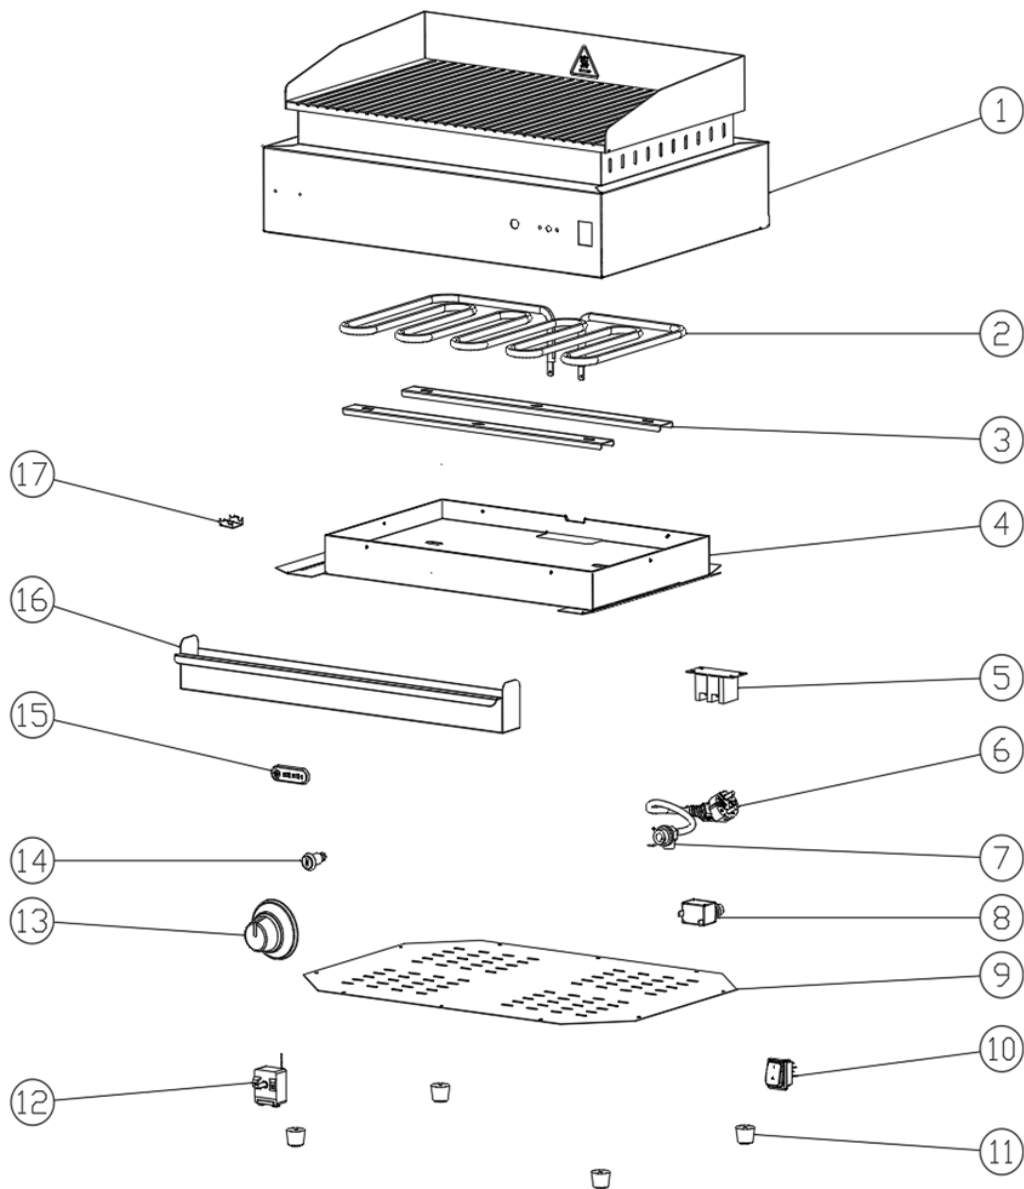

Description

Griddle Profiline, Ribbed

Date 08-12-2025

Revision #

V.02

Revision New model.

Bill of materials (BOM)

 HENDI Tools for Chefs Hendi B.V. Steenoven 21 3911 TX Rhenen The Netherlands	Batch #	Appliance part#
	V.02	203170
	Description	
	Griddle Profiline, Ribbed	

Date	08-12-2025	Revision #	V.02
Revision	New model.		

Item	Description	Part#	Quantity	Remark	Picture
1	Housing frame incl. griddle	n/a	1		
2	Heating element (2400W)	964323	1		
3	Heating element bracket	n/a	2		
4	Insulation bracket	n/a	1		
5	Terminal	912041	1		
6	Power cord	912027	1		
7	Pull relief	912201	1		
8	Hi-limiter	964279	1		
9	Housing panel (bottom)	n/a	1		
10	Switch	205426	1		
11	Feet	964286	4	Set of 4pcs	
12	Thermostat	964293	1		
13	Thermostat knob	929865	1		
14	Indicator light (orange)	912003	1		
15	Logo badge "Hendi"	955963	1		
16	Drip tray	971949	1		
17	Bracket	n/a	1		

n/a -> not available

nss -> not sold separately

Circuit diagram

 HENDI Tools for Chefs Hendi B.V. Steenoven 21 3911 TX Rhenen The Netherlands	Batch #	Appliance part#
	V.02	203170
	Description	
	Griddle Profiline, Ribbed	