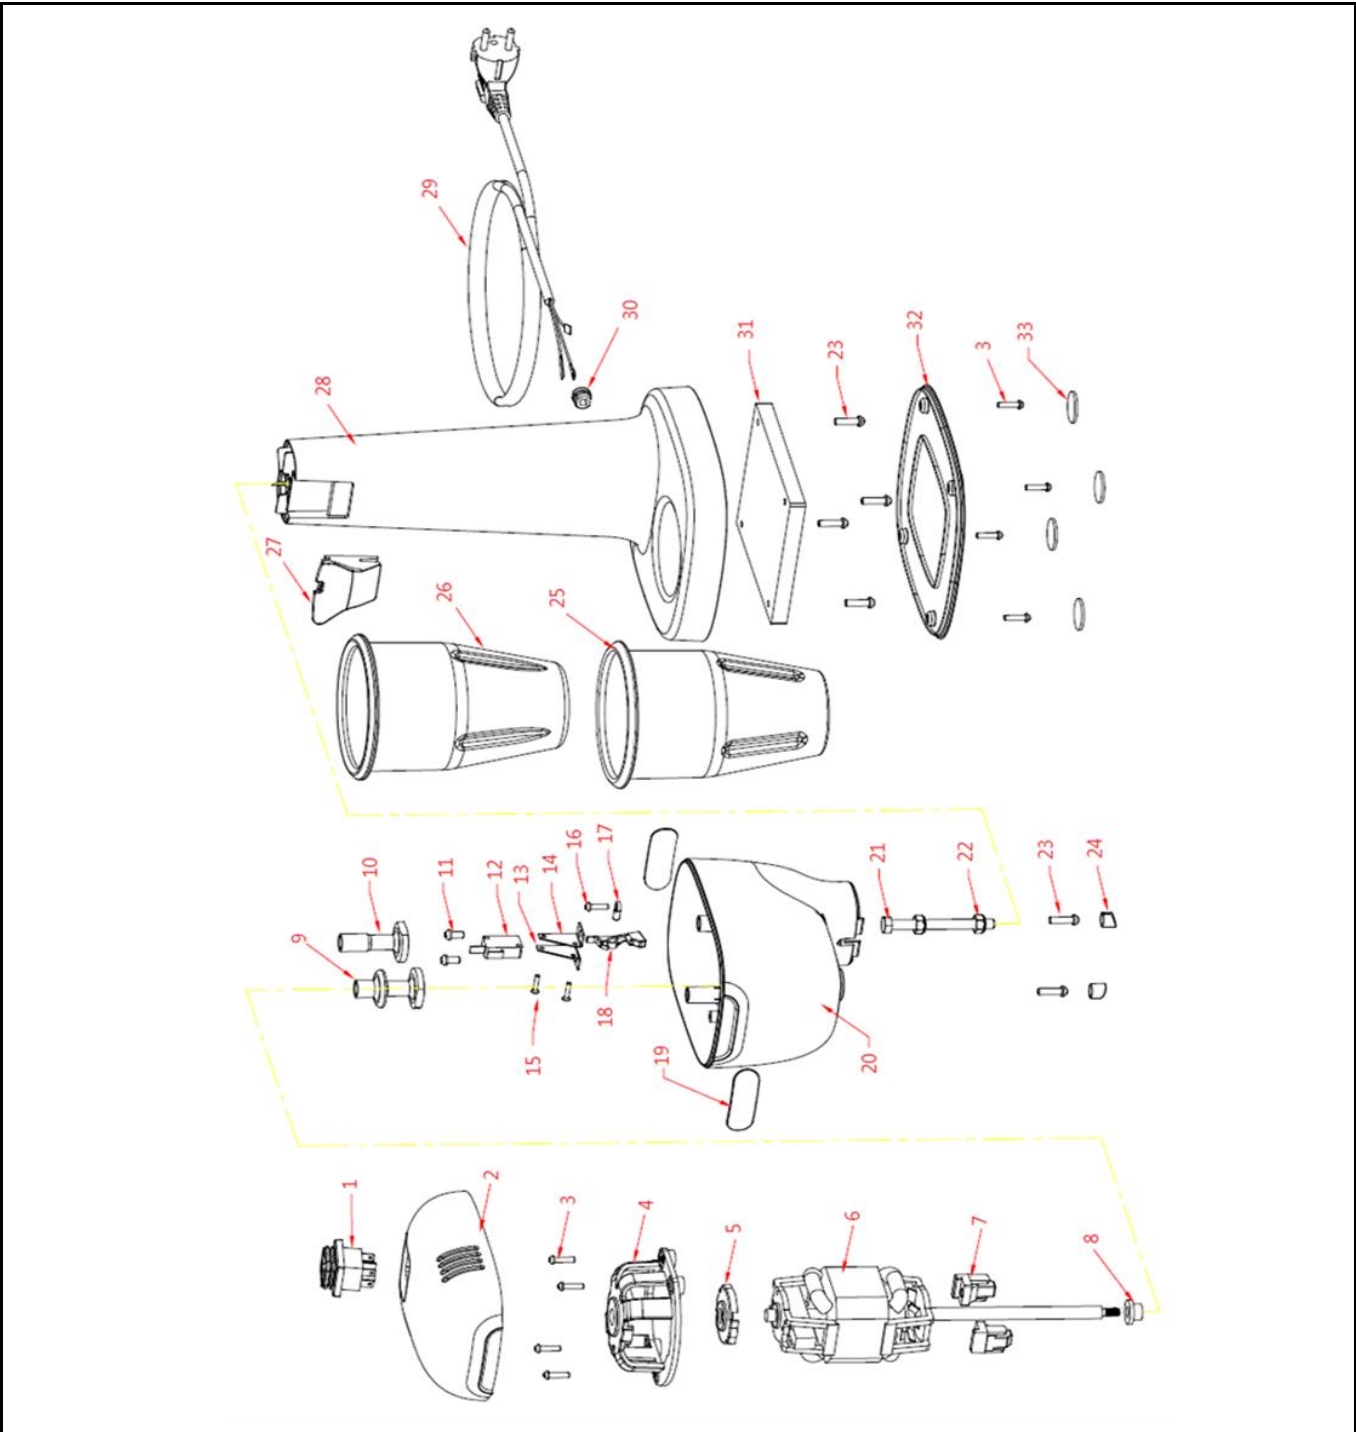

Drawing

Tools for Chefs

Hendi B.V.  
 Steenoven 21  
 3911 TX Rhenen  
 The Netherlands

Batch #  
 000000 and up

Appliance part#  
**221648**

Description  
 Milk shaker 400W  
 Red

Date	26-04-2024	Revision #	1.0
Revision	First Bill of Materials (BOM)		

### Bill of materials (BOM)

 <b style="font-size: 24px; margin-left: 10px;">HENDI</b> <span style="font-size: 12px; color: green; margin-left: 10px;">Tools for Chefs</span> <b>Hendi B.V.</b> Steenoven 21 3911 TX Rhenen The Netherlands	<b>Batch #</b>	<b>Appliance part#</b>
	000000 and up	<b>221648</b>
	<b>Description</b>	
	Milk shaker 400W Red	

<b>Date</b>	26-04-2024	<b>Revision #</b>	1.0
<b>Revision</b>	First Bill of Materials (BOM)		

Item	Description	Part#	Quantity	Remark	Picture
1	Switch	961353	1		
2	Motor housing cover (top)	n/a	1		
3	Screw 4x16	n/a	8		
4	Motor bracket (top)	n/a	1		
5	Anti vibration pad	961476	1		
6	Motor	961360	1		
7	Motor supprt bracket (bottom)	961483	2		
8	Silicone seal	961377	1		
9	Agitator (double layer)	nss	1	Available as 961131	
10	Agitator (single layer)	nss	1	Available as 961131	
*	Agitator set	961131	1	Incl. item 9 and 10	
11	Screw 5x10	n/a	2		
12	Microswitch	961391	1	Incl. item 13, 14 and 15	
13	Microswitch holder (left)	nss	1	Available as 961391	
14	Microswitch holder (right)	nss	1	Available as 961391	
15	Screw M3x14	nss	2	Available as 961391	
16	Screw 4x14	n/a	1		
17	Driver unit shaft	n/a	1		
18	Driver unit	n/a	1		
19	Hendi logo sticker	961407	2		
20	Motor housing (bottom)	n/a	1		
21	Bolt M8x80	n/a	1		
22	Nut M8	n/a	2		
23	Screw 5x18	n/a	6		
24	Housing plug (red)	962282	2	Set of 2	
25	Cup (stainless steel)	961117	1		
26	Cup (polycarbonate)	961124	1		
27	Cup holder	961445	1		
28	Body	n/a	1		
29	Power cord	961452	1		
30	Pull relief	nss	1		
31	Counterweight	n/a	1		
32	Body cover (bottom)	n/a	1		
33	Foot	961469	1	Set of 4	
*	Keychain "Hendi"	965177	1	Not shown in drawing	