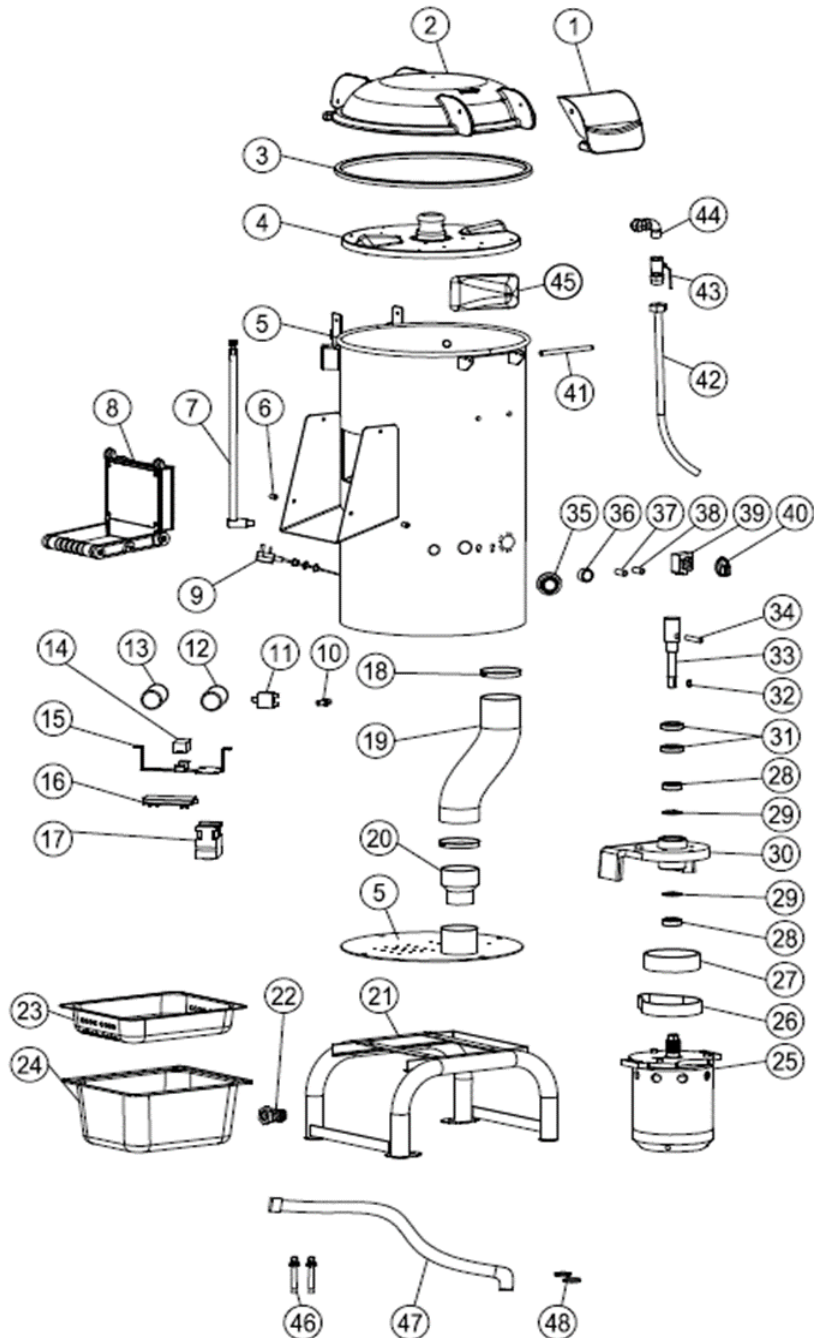

229217

Description

Potato peeler 10L

Date 05-11-2025

Revision #

1.0

Revision First Bill of Materials (BOM)

Bill of materials (BOM)