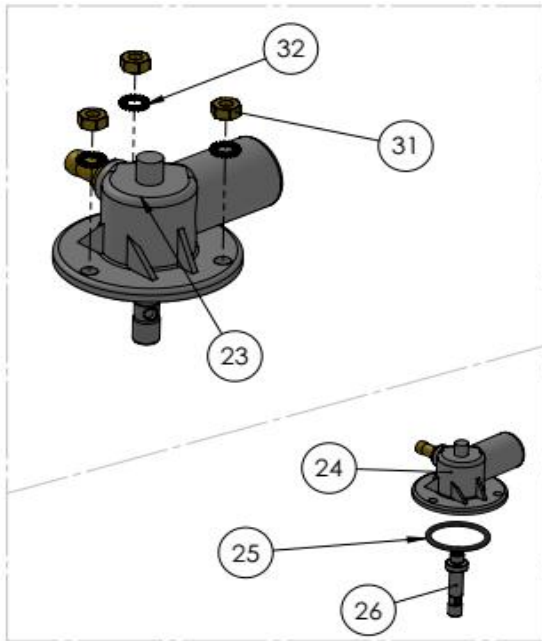

Drawing

Tools for Chefs

Hendi B.V.

Steenoven 21
3911 TX Rhenen
The Netherlands

Batch #

181797 and up

Appliance part#

233099

Description

Glass dishwasher K40 With detergent pump

Date 04-09-2025

Revision #

Revision version

Revision First Bill of Materials (BOM)

Bill of materials (BOM)

HENDI Tools for Chefs Hendi B.V. Steenoven 21 3911 TX Rhenen The Netherlands	Batch #	Appliance part#
	181797 and up	233009
	Description	
Glass dishwasher K40 with detergent pump		

Date	04-09-2025	Revision #	Revision version
Revision	First Bill of Materials (BOM)		

Item	Description	Part#	Quantity	Remark	Picture
23	Wash arm support (upper)	949986	1		
24	Wash hub	nss	1		
25	O-Ring Ø40x3,5mm	949993	1		
26	Rinse Pin	950005	1		
27	Bolt M4x10	n/a	2		
28	Timer 120sec. (Type:7803F1)	950012	1		
29	Relay (Finder 62.82.8.230.0300)	950029	1		
30	Nut M3	n/a	1		
31	Nut M6	n/a	3		
32	Lock washer M6	n/a	3		
33	Display panel	n/a	1		

n/a -> not available

nss -> not sold separately