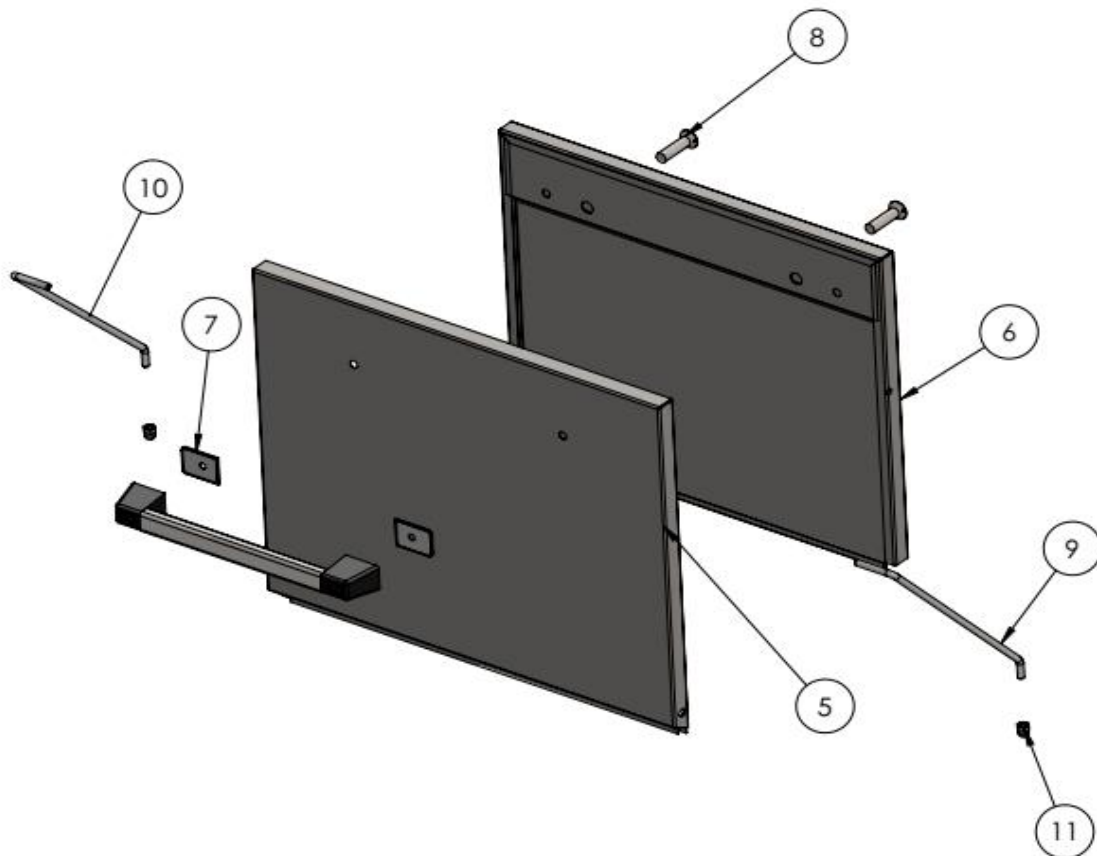

Appliance part#

233099

Description

Glass dishwasher K40 With detergent pump

Date 04-09-2025

Revision #

Revision version

Revision First Bill of Materials (BOM)