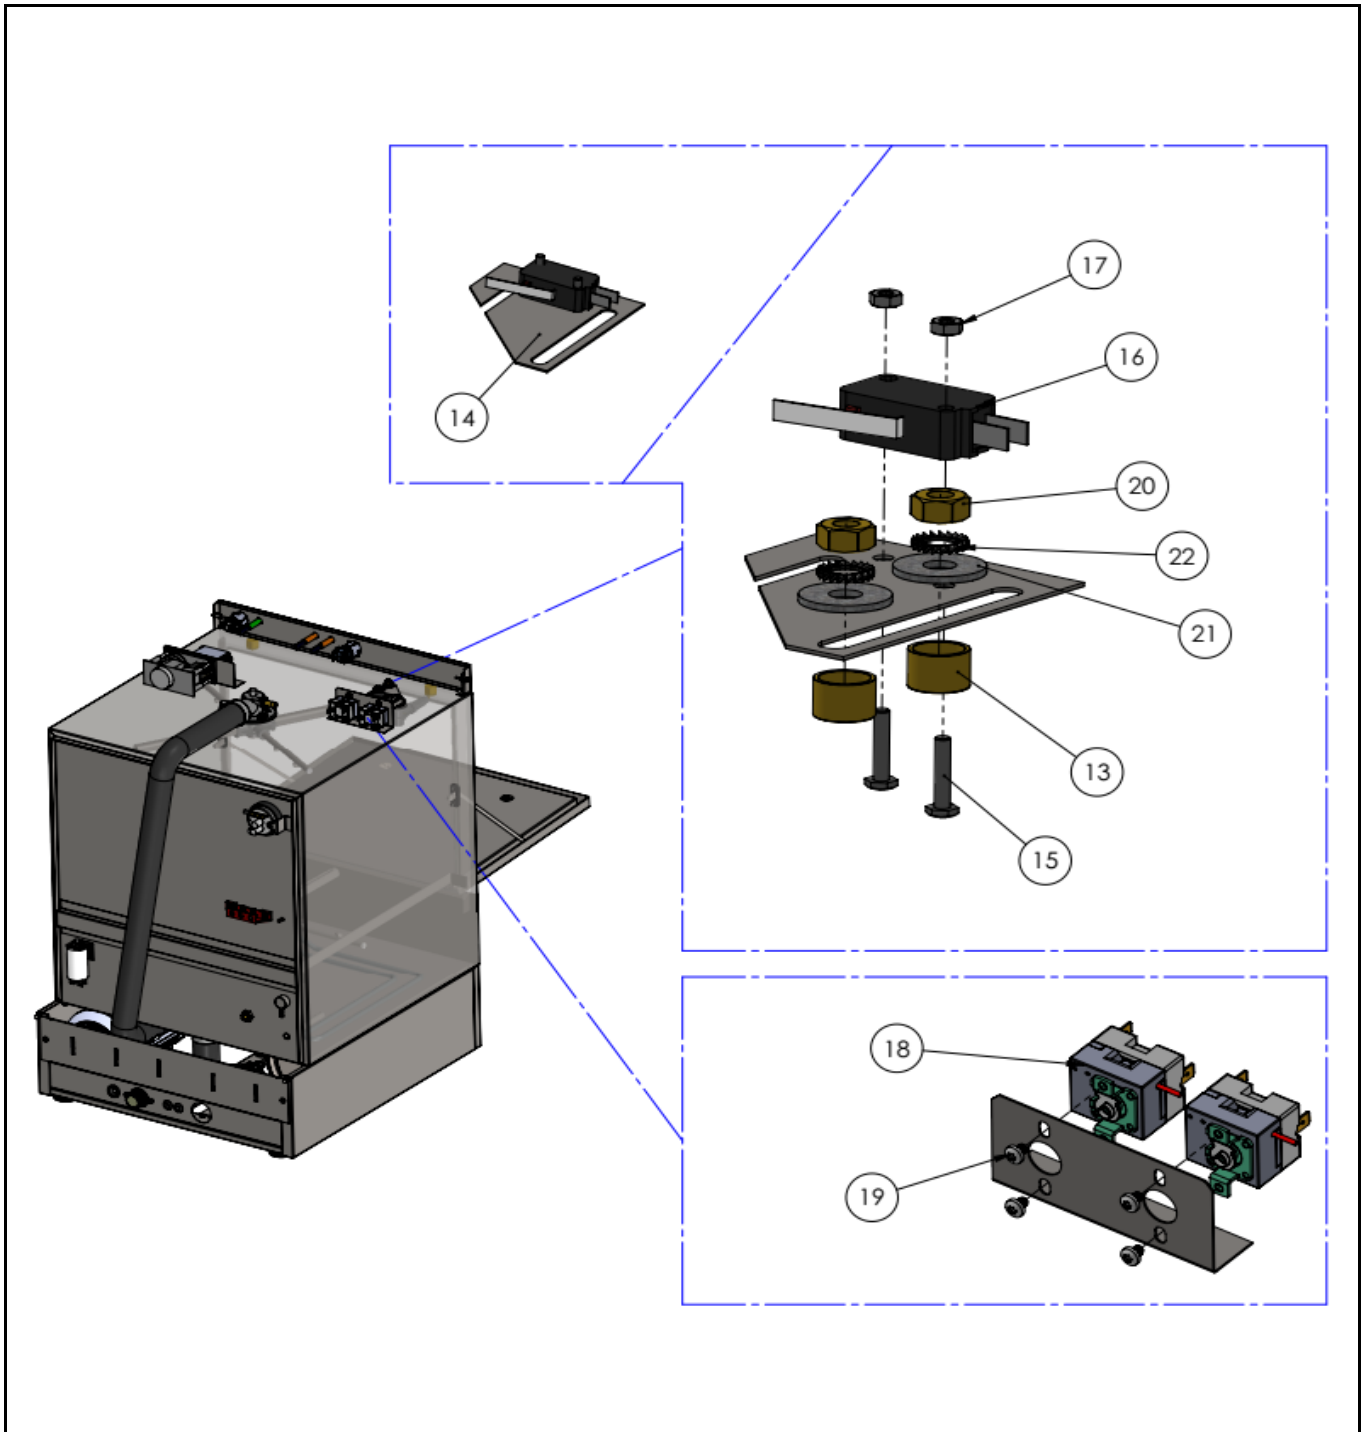

Description

Glass dishwasher K40 With detergent pump

Date 04-09-2025

Revision #

Revision version

Revision First Bill of Materials (BOM)

**Bill of materials (BOM)**

 <b>HENDI</b> Tools for Chefs Hendi B.V. Steenoven 21 3911 TX Rhenen The Netherlands	<b>Batch #</b>	<b>Appliance part#</b>
	181797 and up	<b>233009</b>
	<b>Description</b>	
Glass dishwasher K40 with detergent pump		