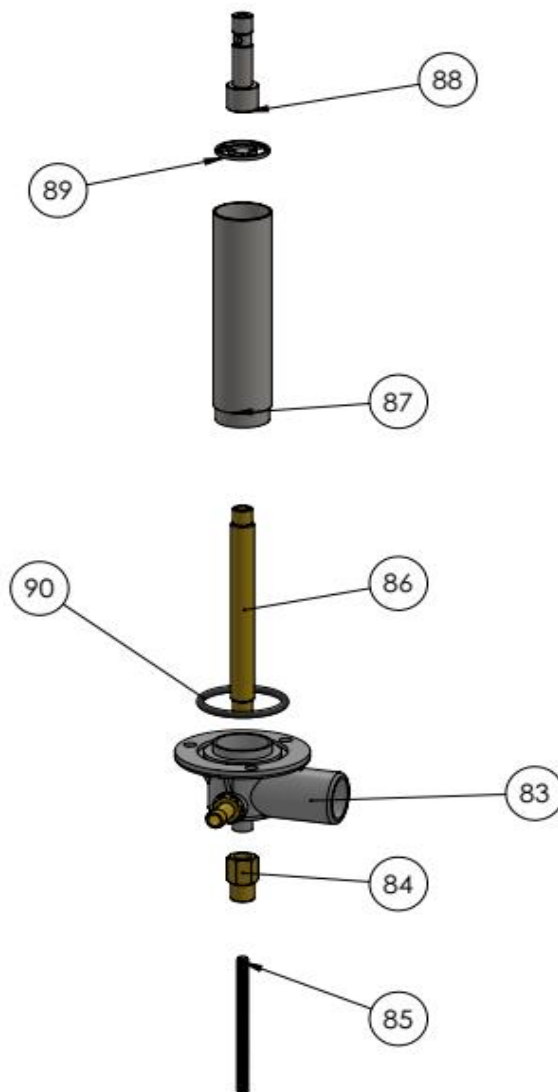

Appliance part#

233099

Description

Glass dishwasher K40 With detergent pump

Date 04-09-2025

Revision #

Revision version

Revision First Bill of Materials (BOM)