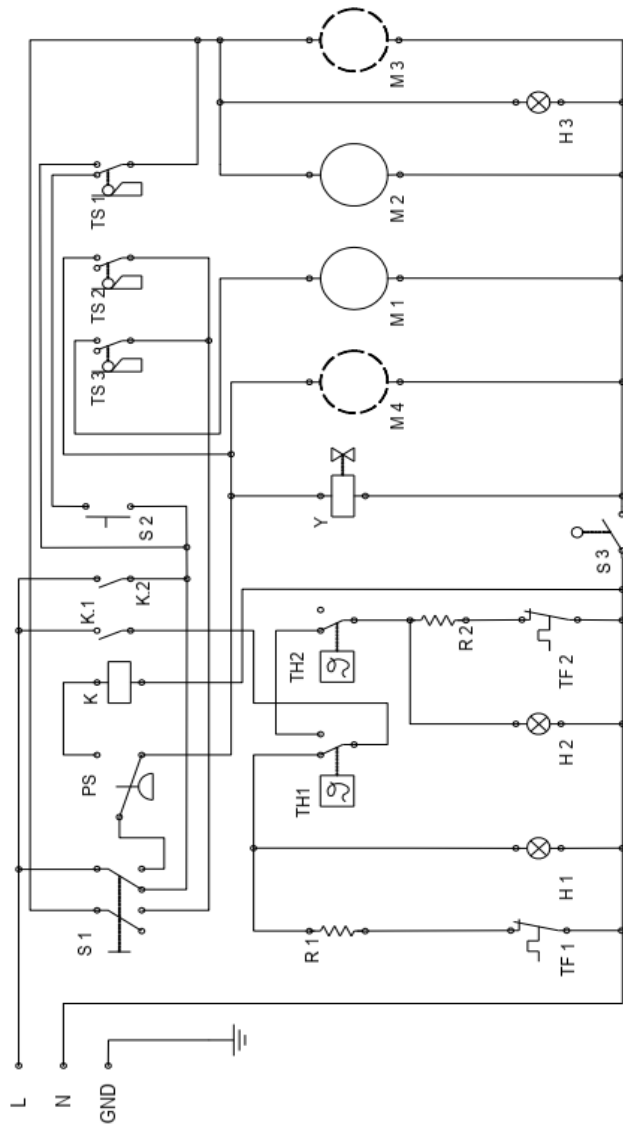

## Circuit diagram

**Hendi B.V.**  
 Steenoven 21  
 3911 TX Rhenen  
 The Netherlands

Tools for Chefs

**Batch #**  
 181797 and up

**Appliance part#**  
 233009

**Description**  
 Glass dishwasher K40 with detergent  
 pump

<b>Date</b>	04-09-2025	<b>Revision #</b>	Revision version
<b>Revision</b>	First Bill of Materials (BOM)		

**ELECTRICAL DIAGRAM**

- S 1 : Main switch
- S 2 : Start switch
- S 3 : Door's cut off switch
- PS : Pressure switch
- R 1 : Boiler's/Booster's heating element
- R 2 : Tank's heating element
- H : Indicator lamp
- Y : Water inlet valve
- M 1 : Wash pump motor
- M 2 : Timer's motor
- M 3 : Drainage pump motor \*
- M 4 : Detergent pump motor \*
- TH : Thermostat
- TF : Thermofuse
- TS : Timers microswitch
- K : Relay