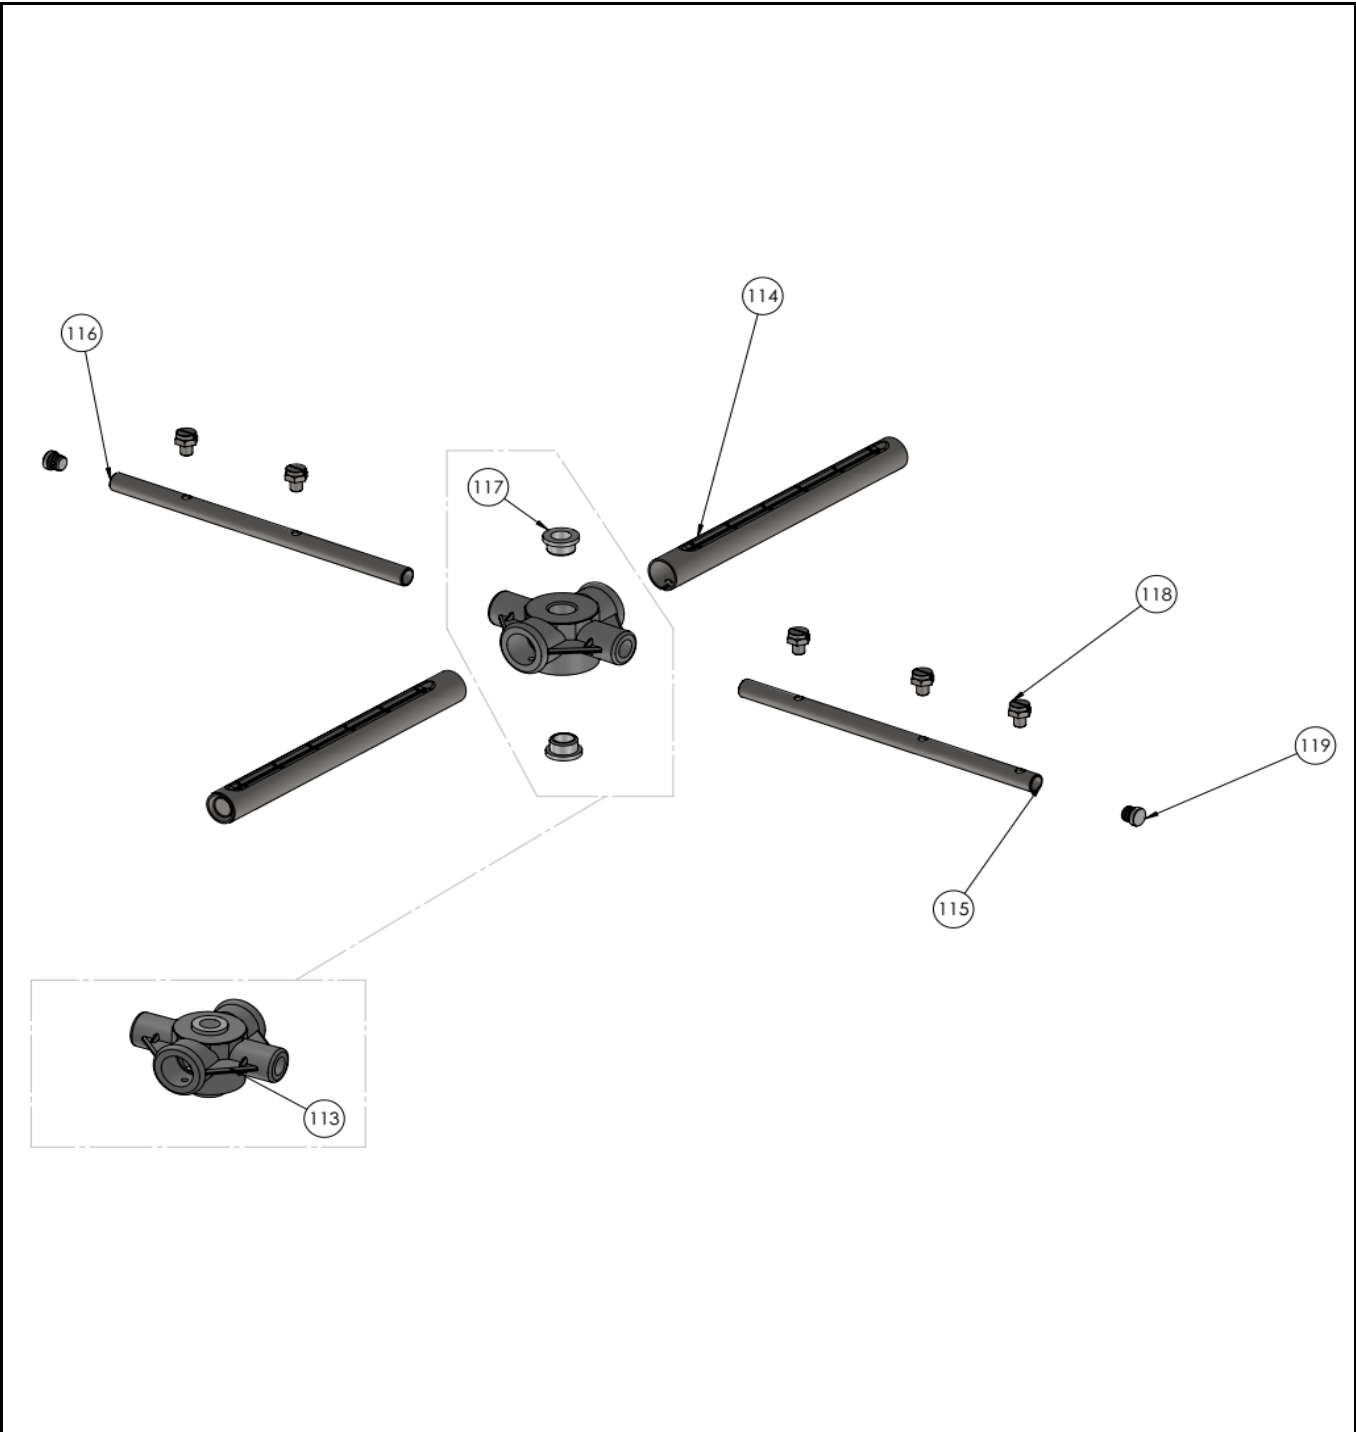

Drawing

Tools for Chefs

Hendi B.V.
Steenoven 21
3911 TX Rhenen
The Netherlands

Batch #
181797 and up

Appliance part#
233099

Description
Glass dishwasher K40 With detergent pump

Date	04-09-2025	Revision #	Revision version
Revision	First Bill of Materials (BOM)