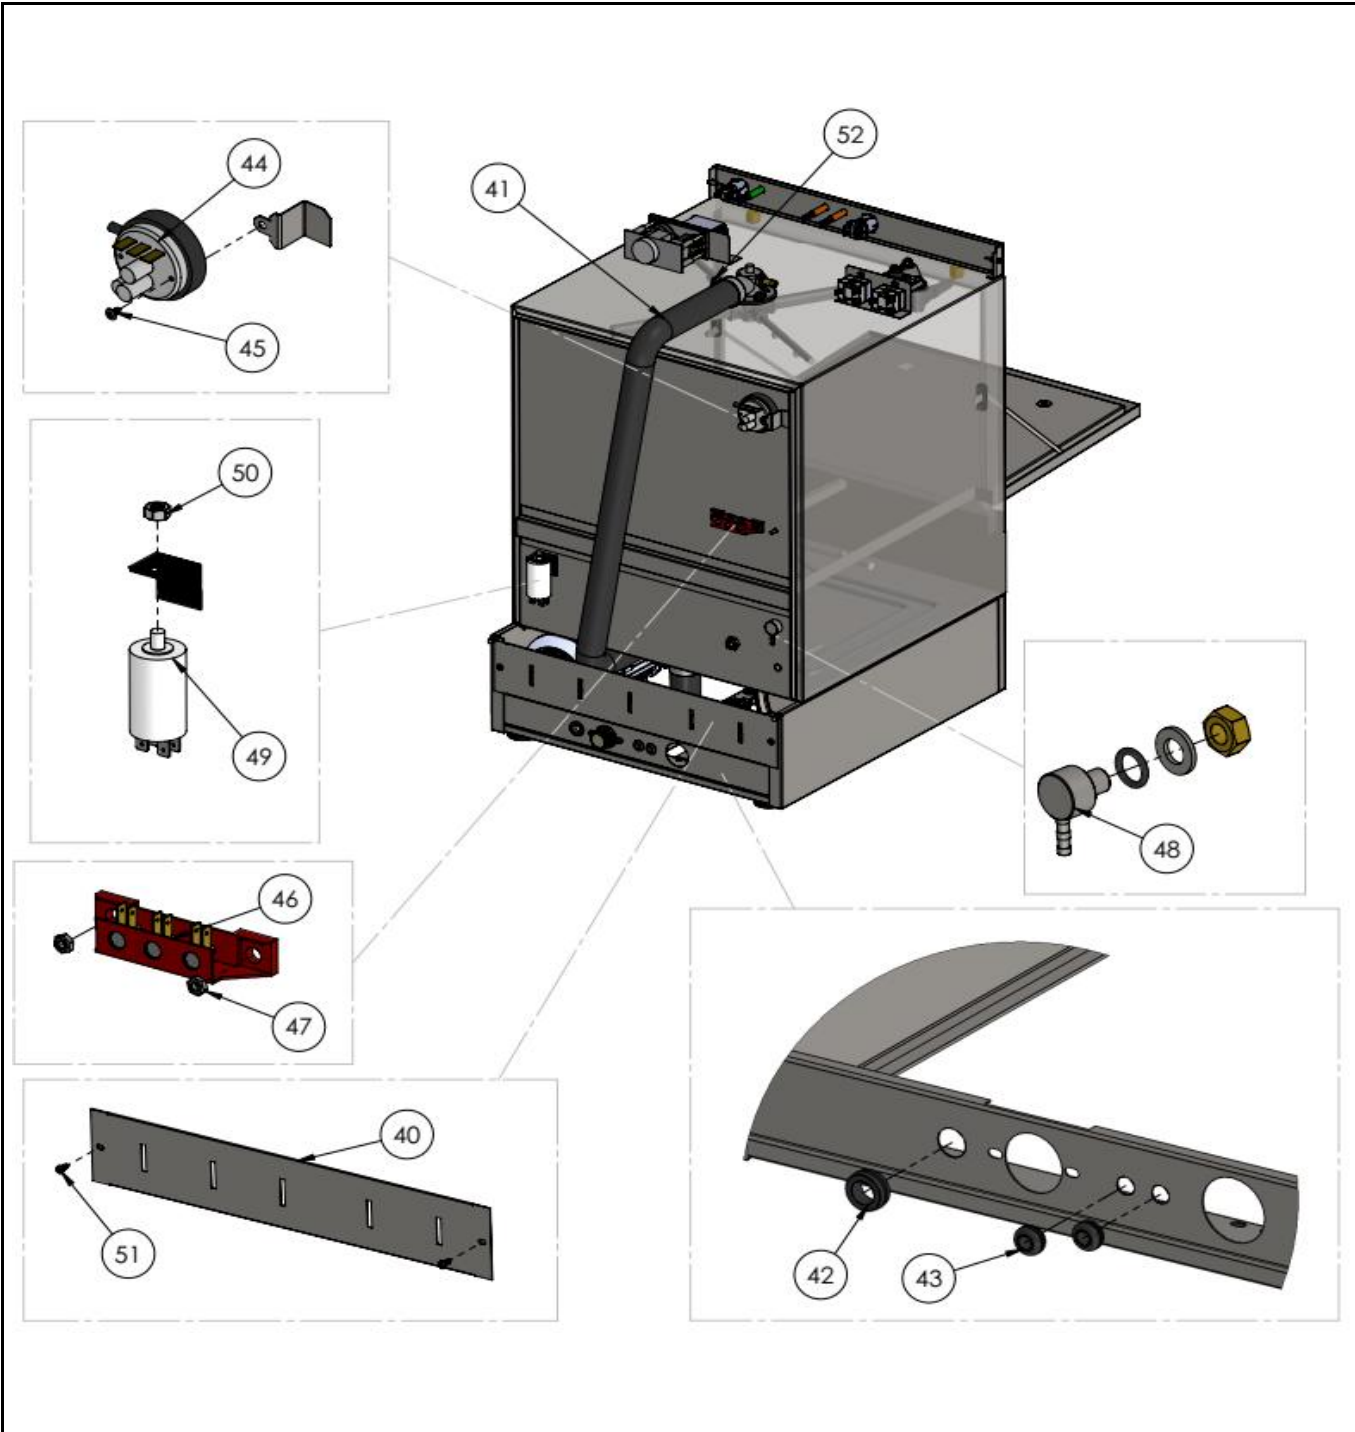

Batch #	Appliance part#
181797 and up	233099

Description
Glass dishwasher K40 With detergent pump

Date	04-09-2025	Revision #	Revision version
Revision	First Bill of Materials (BOM)		