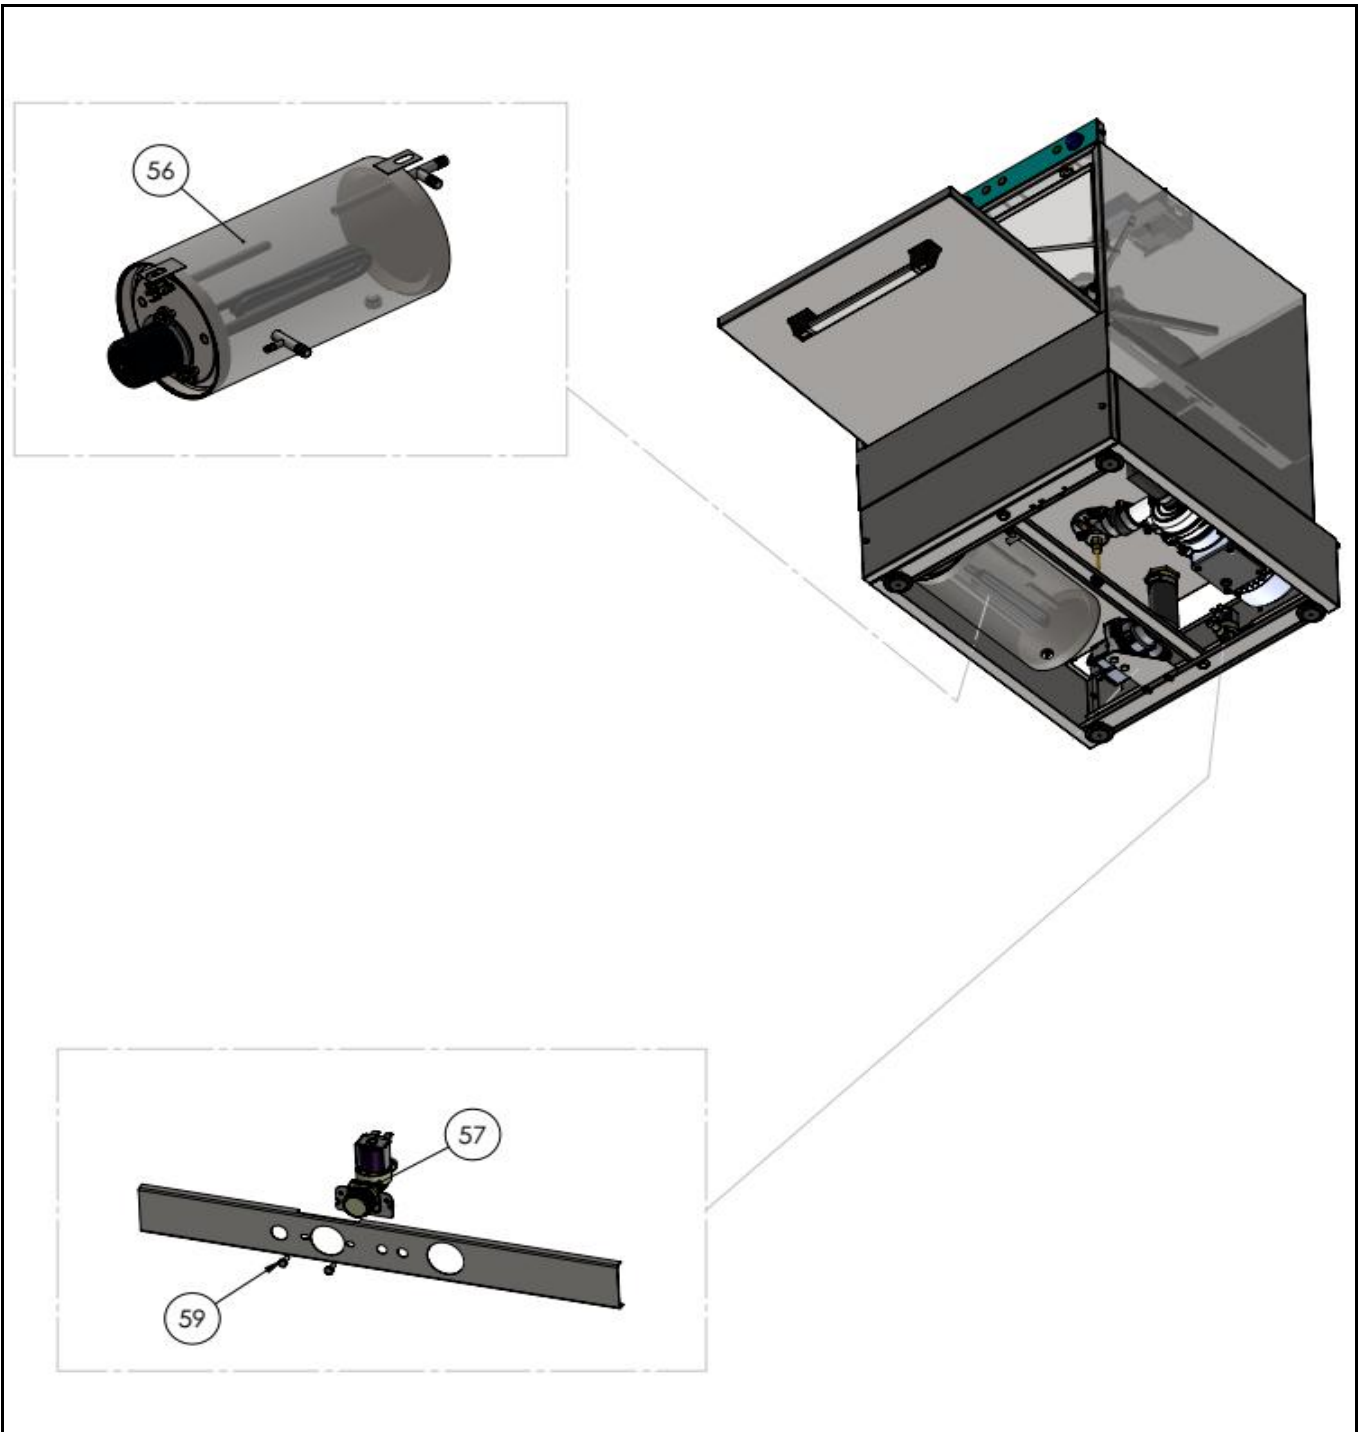

Description

Glass dishwasher K40 With detergent pump

Date 04-09-2025

Revision #

Revision version

Revision First Bill of Materials (BOM)

**Bill of materials (BOM)**

 <b>HENDI</b> <small>Tools for Chefs</small> <b>Hendi B.V.</b> Steenoven 21 3911 TX Rhenen The Netherlands	<b>Batch #</b>	<b>Appliance part#</b>
	181797 and up	<b>233009</b>
	<b>Description</b>	
Glass dishwasher K40 with detergent pump		