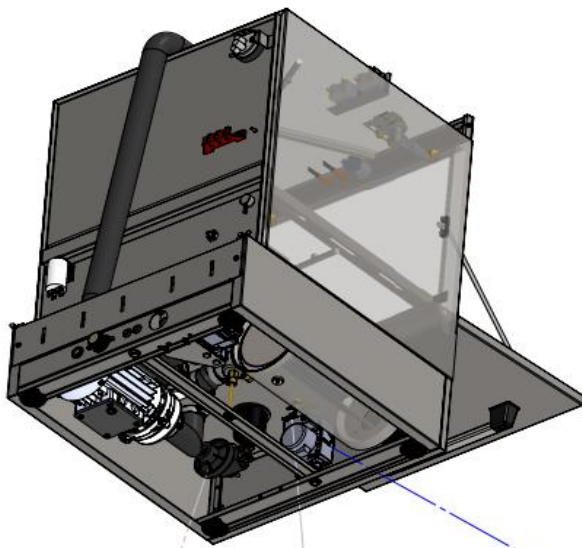

Appliance part#

233099

Description

Glass dishwasher K40 With detergent pump

Date 04-09-2025

Revision #

Revision version

Revision First Bill of Materials (BOM)