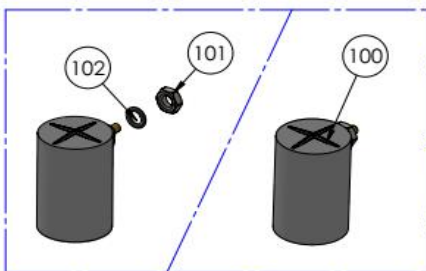

Drawing

Tools for Chefs

Hendi B.V.

Steenoven 21
3911 TX Rhenen
The Netherlands

Batch #

181797 and up

Appliance part#

233099

Description

Glass dishwasher K40 With detergent pump

Date 04-09-2025

Revision #

Revision version

Revision First Bill of Materials (BOM)

Bill of materials (BOM)

HENDI Tools for Chefs Hendi B.V. Steenoven 21 3911 TX Rhenen The Netherlands	Batch #	Appliance part#
	181797 and up	233009
	Description	
	Glass dishwasher K40 with detergent pump	

Date	04-09-2025	Revision #	Revision version
Revision	First Bill of Materials (BOM)		

Item	Description	Part#	Quantity	Remark	Picture
91	Wash/rinse arm (complete assembly)	950265	1		
92	Thumb screw for wash arm	950272	1		
94	Element tank 230V/2500W	950289	1		
95	Tank element retaining bracket	n/a	1		
96	Drain fitting	961971	1	Incl. item 97 and 98	
97	Gasket 35x55x1	nss	1	Available as 961971	
98	Nut M36	nss	1	Available as 961971	
99	Overflow pipe (K40)	950296	1		
100	Air trap assembly (K40)	950302	1		
101	Nut M10	n/a	1		
102	O-Ring	n/a	1		
103	Cover element	n/a	1		

n/a -> not available

nss -> not sold separately