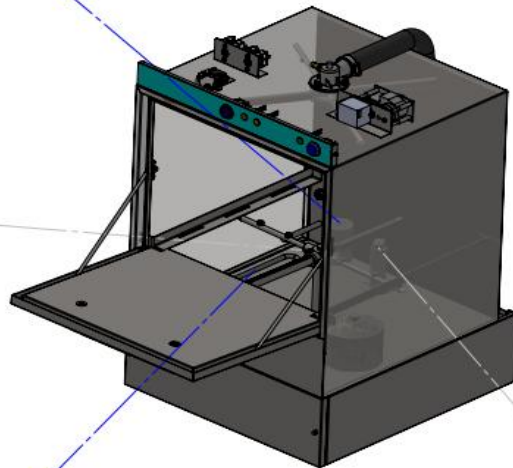

Description

Glass dishwasher K40 With detergent pump

Date 04-09-2025

Revision #

Revision version

Revision First Bill of Materials (BOM)

**Bill of materials (BOM)**

 <b>HENDI</b> Tools for Chefs <b>Hendi B.V.</b> Steenoven 21 3911 TX Rhenen The Netherlands	<b>Batch #</b>	<b>Appliance part#</b>
	181797 and up	<b>233009</b>
	<b>Description</b>	
	Glass dishwasher K40 with detergent pump	