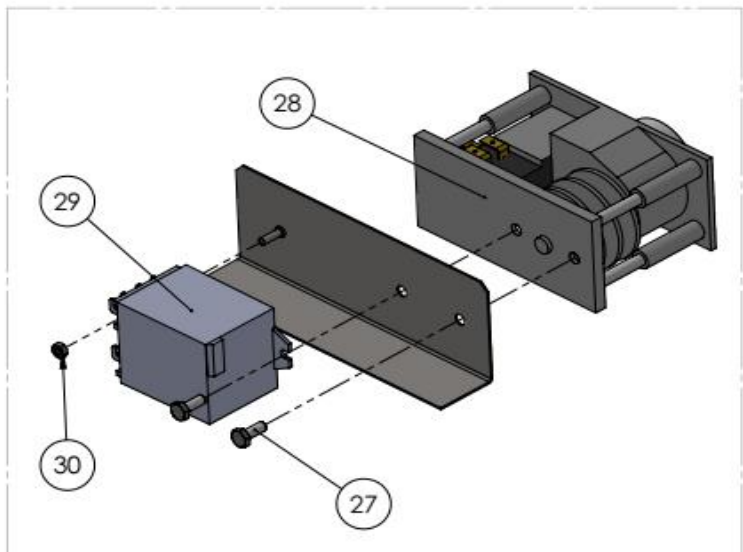

Drawing

Tools for Chefs

Hendi B.V.

Steenoven 21
3911 TX Rhenen
The Netherlands

Batch #

181797 and up

Appliance part#

233099

Description

Glass dishwasher K40 With detergent pump

Date 04-09-2025

Revision #

Revision version

Revision First Bill of Materials (BOM)

Bill of materials (BOM)

HENDI Tools for Chefs Hendi B.V. Steenoven 21 3911 TX Rhenen The Netherlands	Batch #	Appliance part#
	181797 and up	233009
	Description	
Glass dishwasher K40 with detergent pump		

Date	04-09-2025	Revision #	Revision version
Revision	First Bill of Materials (BOM)		

Item	Description	Part#	Quantity	Remark	Picture
23	Wash arm support (upper)	949986	1		
24	Wash hub	nss	1		
25	O-Ring Ø40x3,5mm	949993	1		
26	Rinse Pin	950005	1		
27	Bolt M4x10	n/a	2		
28	Timer 120sec. (Type:7803F1)	950012	1		
29	Relay (Finder 62.82.8.230.0300)	950029	1		
30	Nut M3	n/a	1		
31	Nut M6	n/a	3		
32	Lock washer M6	n/a	3		
33	Display panel	n/a	1		

n/a -> not available

nss -> not sold separately