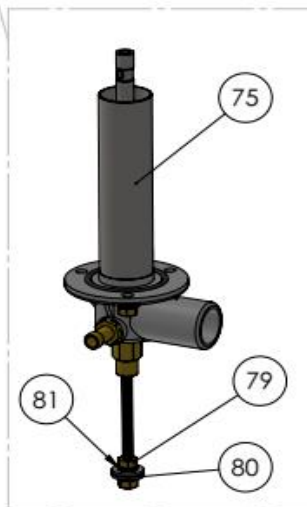

Drawing

Tools for Chefs

Hendi B.V.
Steenoven 21
3911 TX Rhenen
The Netherlands

Batch #

181797 and up

Appliance part#

233099

Description

Glass dishwasher K40 With detergent pump

Date 04-09-2025

Revision #

Revision version

Revision First Bill of Materials (BOM)

Bill of materials (BOM)

HENDI Tools for Chefs Hendi B.V. Steenoven 21 3911 TX Rhenen The Netherlands	Batch #	Appliance part#
	181797 and up	233009
	Description	
Glass dishwasher K40 with detergent pump		

Date	04-09-2025	Revision #	Revision version
Revision	First Bill of Materials (BOM)		

Item	Description	Part#	Quantity	Remark	Picture
75	Wash arm support (lower)	950227	1		
76	Wash pump 230V/0,30HP IP44	950234	1		
77	Formed hose (outlet pump)	950241	1		
78	Formed hose (inlet pump)	950258	1		
79	Nut M6	n/a	2		
80	Washer M6	n/a	2		
81	Lock washer M6	n/a	2		
82	Hose clamp S/S 25-40mm	950180	4		

n/a -> not available

nss -> not sold separately