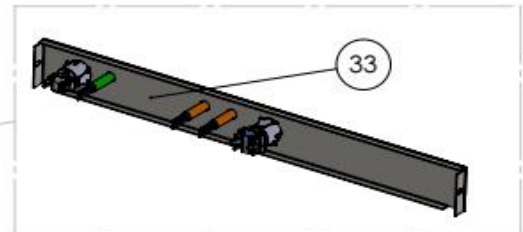

Drawing

Tools for Chefs

Hendi B.V.

Steenoven 21
3911 TX Rhenen
The Netherlands

Batch #

181797 and up

Appliance part#

233099

Description

Glass dishwasher K40 With detergent pump

Date 04-09-2025

Revision #

Revision version

Revision First Bill of Materials (BOM)

Bill of materials (BOM)

HENDI Tools for Chefs Hendi B.V. Steenoven 21 3911 TX Rhenen The Netherlands	Batch #	Appliance part#
	181797 and up	233009
	Description	
Glass dishwasher K40 with detergent pump		

Date	04-09-2025	Revision #	Revision version
Revision	First Bill of Materials (BOM)		

Item	Description	Part#	Quantity	Remark	Picture
23	Wash arm support (upper)	949986	1		
24	Wash hub	nss	1		
25	O-Ring Ø40x3,5mm	949993	1		
26	Rinse Pin	950005	1		
27	Bolt M4x10	n/a	2		
28	Timer 120sec. (Type:7803F1)	950012	1		
29	Relay (Finder 62.82.8.230.0300)	950029	1		
30	Nut M3	n/a	1		
31	Nut M6	n/a	3		
32	Lock washer M6	n/a	3		
33	Display panel	n/a	1		

n/a -> not available

nss -> not sold separately