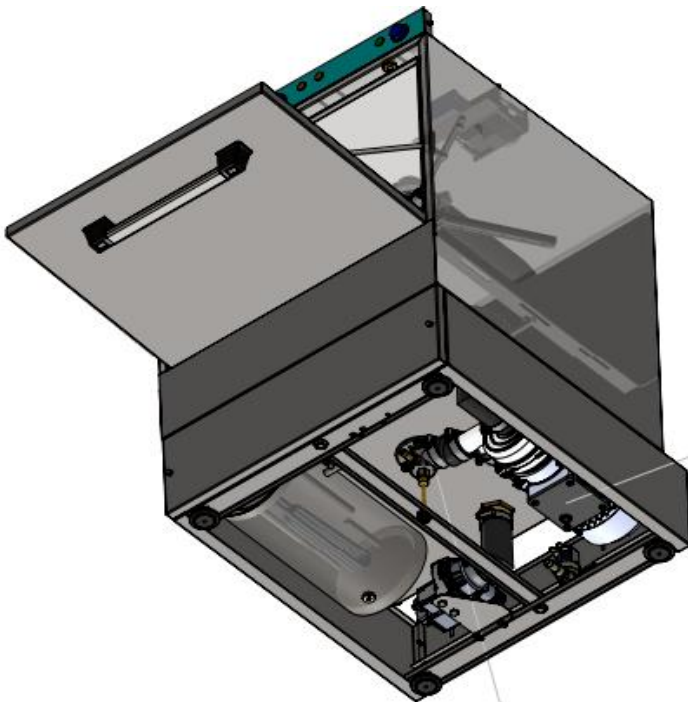

Drawing

Tools for Chefs

Hendi B.V.
Steenoven 21
3911 TX Rhenen
The Netherlands

Batch #

181797 and up

Appliance part#

233099

Description

Glass dishwasher K40 With detergent pump

Date 04-09-2025

Revision #

Revision version

Revision First Bill of Materials (BOM)

Bill of materials (BOM)

HENDI Tools for Chefs Hendi B.V. Steenoven 21 3911 TX Rhenen The Netherlands	Batch #	Appliance part#
	181797 and up	233009
	Description	
Glass dishwasher K40 with detergent pump		

Date	04-09-2025	Revision #	Revision version
Revision	First Bill of Materials (BOM)		

Item	Description	Part#	Quantity	Remark	Picture
75	Wash arm support (lower)	950227	1		
76	Wash pump 230V/0,30HP IP44	950234	1		
77	Formed hose (outlet pump)	950241	1		
78	Formed hose (inlet pump)	950258	1		
79	Nut M6	n/a	2		
80	Washer M6	n/a	2		
81	Lock washer M6	n/a	2		
82	Hose clamp S/S 25-40mm	950180	4		

n/a -> not available

nss -> not sold separately