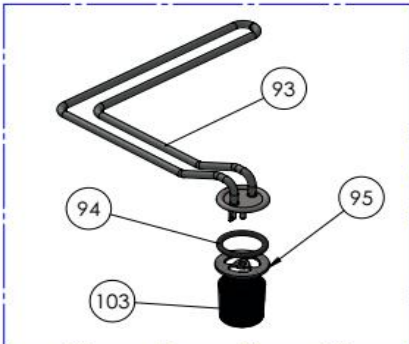

Drawing

Tools for Chefs

Hendi B.V.

Steenoven 21
3911 TX Rhenen
The Netherlands

Batch #

181797 and up

Appliance part#

233099

Description

Glass dishwasher K40 With detergent pump

Date 04-09-2025

Revision #

Revision version

Revision First Bill of Materials (BOM)

Bill of materials (BOM)

HENDI Tools for Chefs Hendi B.V. Steenoven 21 3911 TX Rhenen The Netherlands	Batch #	Appliance part#
	181797 and up	233009
	Description	
	Glass dishwasher K40 with detergent pump	

Date	04-09-2025	Revision #	Revision version
Revision	First Bill of Materials (BOM)		

Item	Description	Part#	Quantity	Remark	Picture
91	Wash/rinse arm (complete assembly)	950265	1		
92	Thumb screw for wash arm	950272	1		
94	Element tank 230V/2500W	950289	1		
95	Tank element retaining bracket	n/a	1		
96	Drain fitting	961971	1	Incl. item 97 and 98	
97	Gasket 35x55x1	nss	1	Available as 961971	
98	Nut M36	nss	1	Available as 961971	
99	Overflow pipe (K40)	950296	1		
100	Air trap assembly (K40)	950302	1		
101	Nut M10	n/a	1		
102	O-Ring	n/a	1		
103	Cover element	n/a	1		

n/a -> not available

nss -> not sold separately