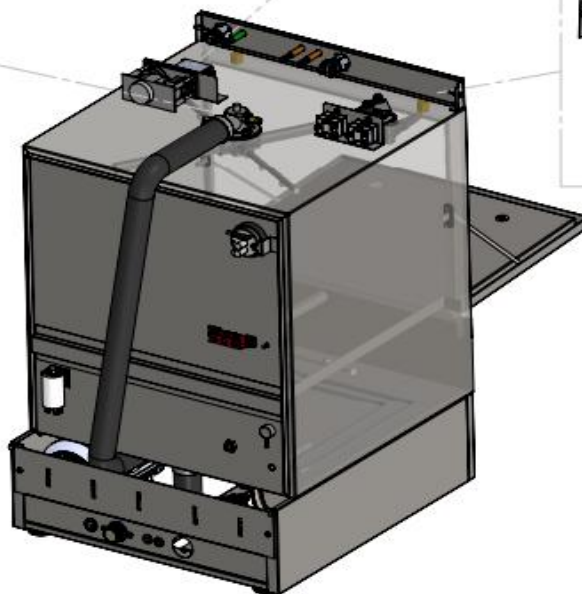

Description

Glass dishwasher K40 With detergent pump

Date 04-09-2025

Revision #

Revision version

Revision First Bill of Materials (BOM)