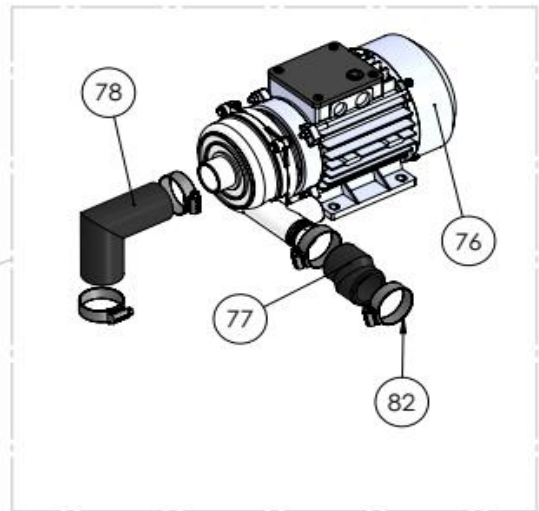

Drawing

Tools for Chefs

Hendi B.V.
Steenoven 21
3911 TX Rhenen
The Netherlands

Batch #

181797 and up

Appliance part#

233099

Description

Glass dishwasher K40 With detergent pump

Date 04-09-2025

Revision #

Revision version

Revision First Bill of Materials (BOM)

Bill of materials (BOM)

HENDI Tools for Chefs Hendi B.V. Steenoven 21 3911 TX Rhenen The Netherlands	Batch #	Appliance part#
	181797 and up	233009
	Description	
Glass dishwasher K40 with detergent pump		

Date	04-09-2025	Revision #	Revision version
Revision	First Bill of Materials (BOM)		

Item	Description	Part#	Quantity	Remark	Picture
75	Wash arm support (lower)	950227	1		
76	Wash pump 230V/0,30HP IP44	950234	1		
77	Formed hose (outlet pump)	950241	1		
78	Formed hose (inlet pump)	950258	1		
79	Nut M6	n/a	2		
80	Washer M6	n/a	2		
81	Lock washer M6	n/a	2		
82	Hose clamp S/S 25-40mm	950180	4		

n/a -> not available

nss -> not sold separately