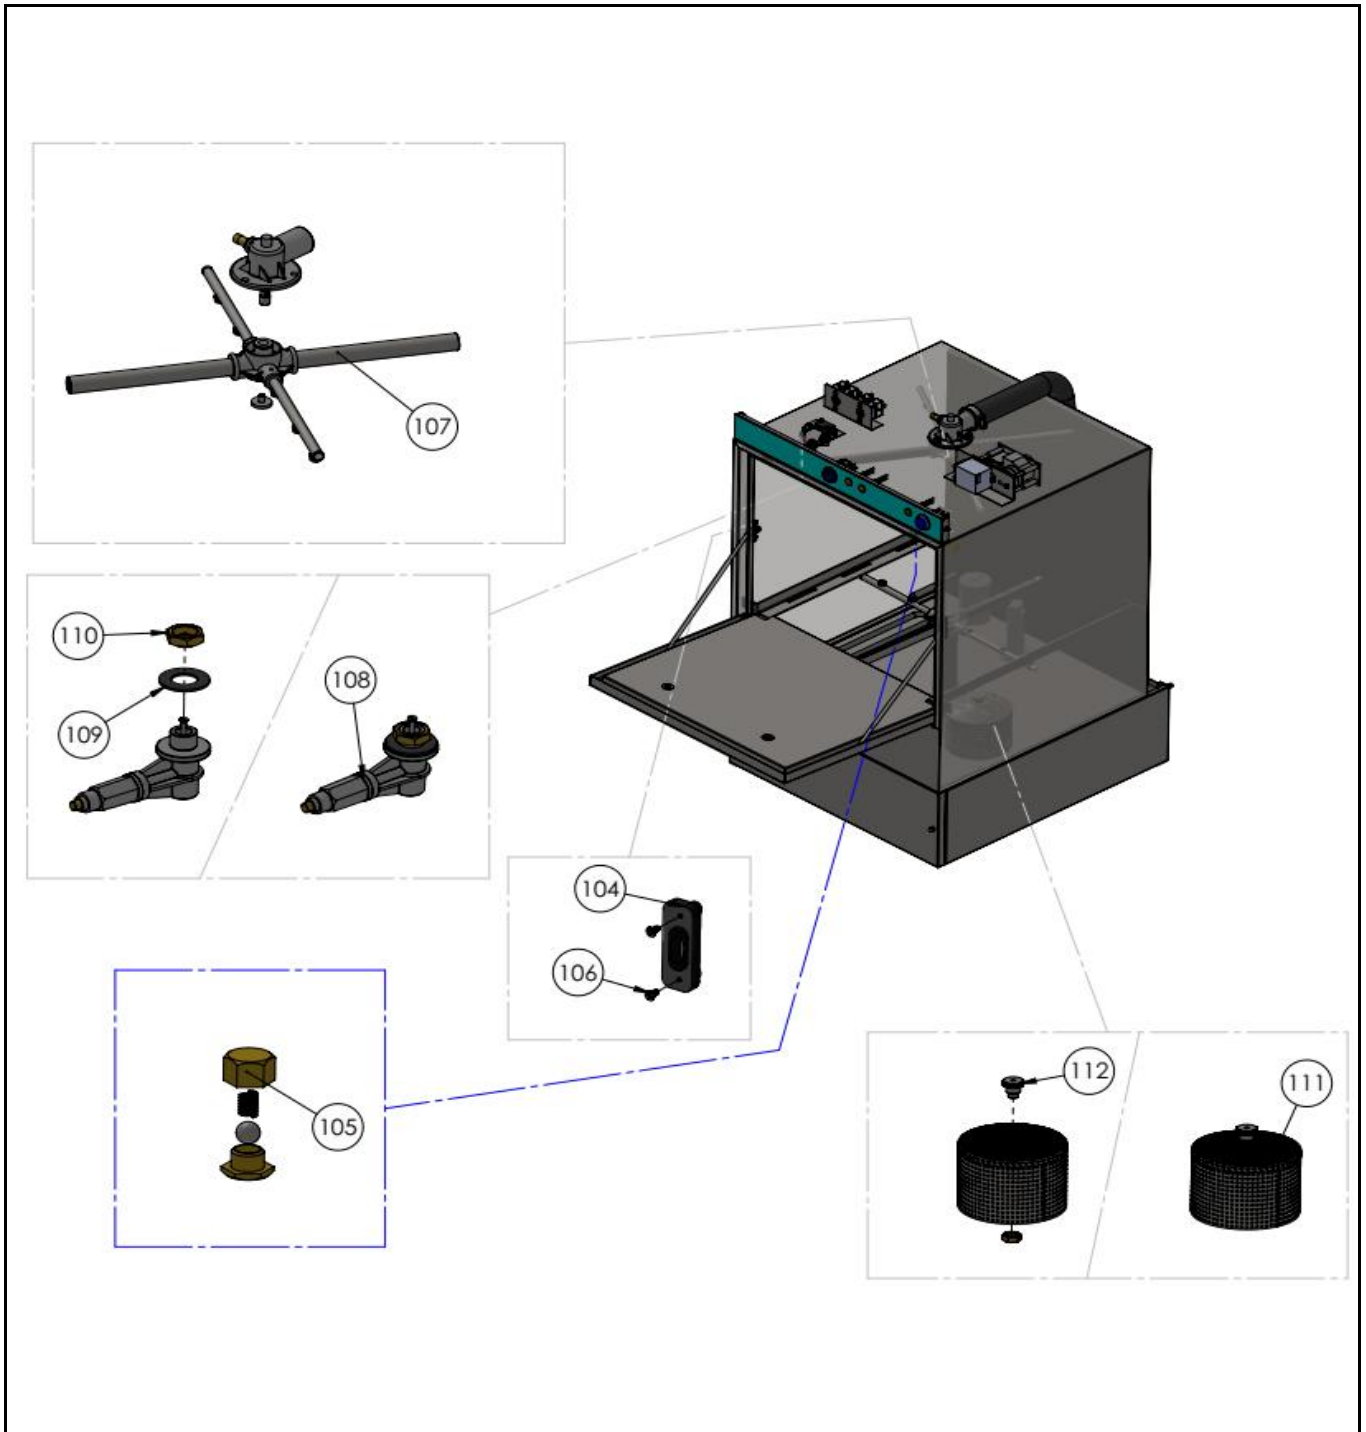

Drawing

Tools for Chefs

Hendi B.V.
Steenoven 21
3911 TX Rhenen
The Netherlands

Batch #

181797 and up

Appliance part#

233099

Description

Glass dishwasher K40 With detergent pump

Date 04-09-2025

Revision #

Revision version

Revision First Bill of Materials (BOM)

Bill of materials (BOM)

HENDI Tools for Chefs Hendi B.V. Steenoven 21 3911 TX Rhenen The Netherlands	Batch #	Appliance part#
	181797 and up	233009
	Description	
	Glass dishwasher K40 with detergent pump	

Date	04-09-2025	Revision #	Revision version
Revision	First Bill of Materials (BOM)		

Item	Description	Part#	Quantity	Remark	Picture
104	Plastic guide	950319	2		
105	Snap lock door	950326	2		
106	Screw 2,9x10	n/a	1		
107	Wash/rinse arm	950265	1		
108	Door switch lever assembly	950333	1	Incl item 109 and 110	
109	Rubber gasket 16x30x3	nss	1		
110	Nut	nss	1		
111	Filter round inlet washpump	950340	1		
112	Filter retaining nut	950357	1		

n/a -> not available

nss -> not sold separately