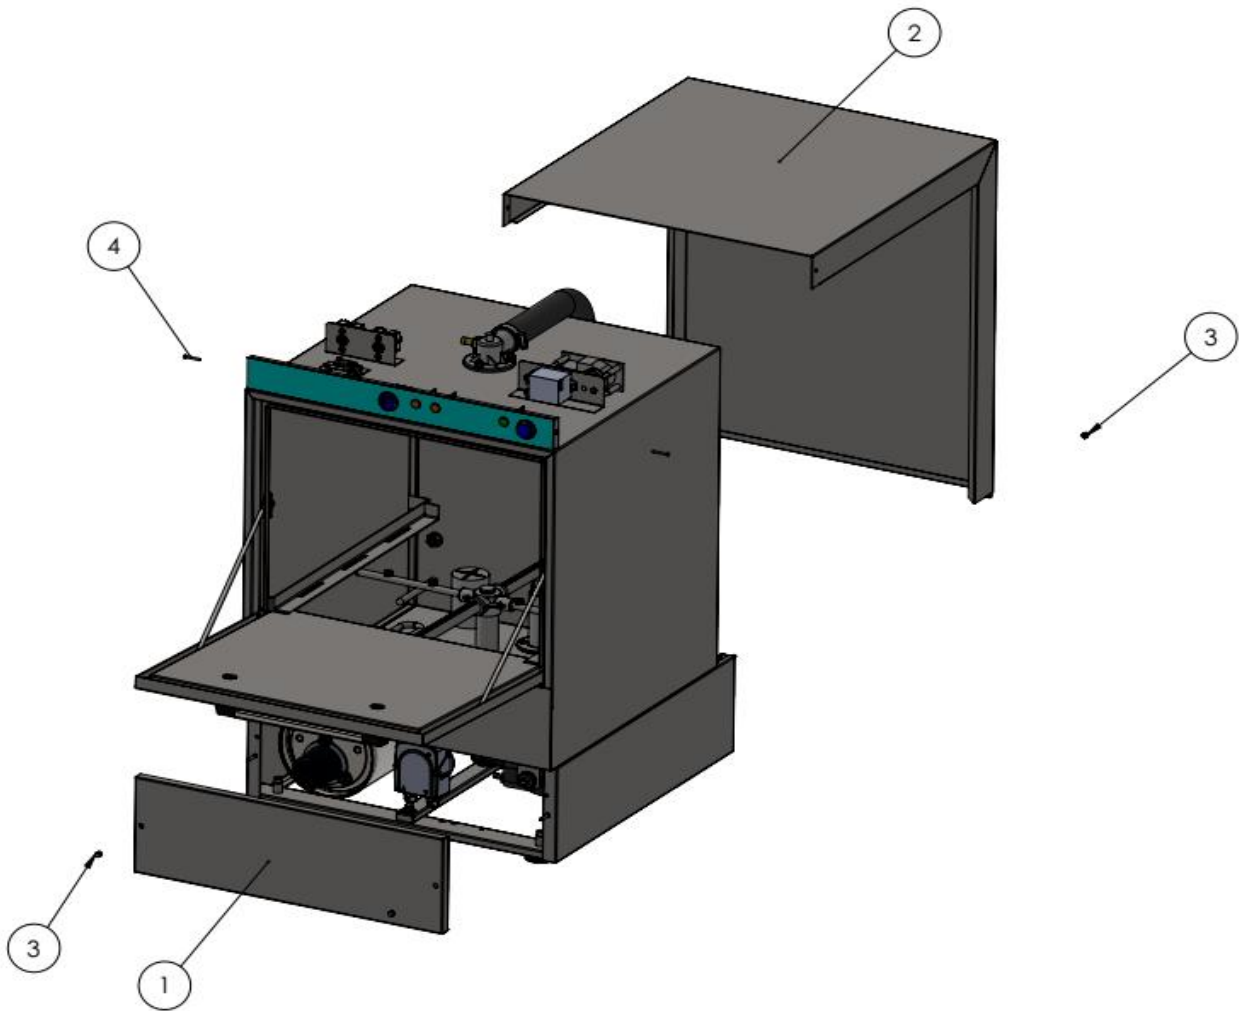

Drawing

Tools for Chefs

Hendi B.V.

Steenoven 21
3911 TX Rhenen
The Netherlands

Batch #

181797 and up

Appliance part#

233009

Description

Glass dishwasher K40 with detergent pump

Date 04-09-2025

Revision #

Revision version

Revision First Bill of Materials (BOM)

Bill of materials (BOM)

HENDI Tools for Chefs Hendi B.V. Steenoven 21 3911 TX Rhenen The Netherlands	Batch #	Appliance part#
	181797 and up	233009
	Description	
Glass dishwasher K40 with detergent pump		

Date	04-09-2025	Revision #	Revision version
Revision	First Bill of Materials (BOM)		

Item	Description	Part#	Quantity	Remark	Picture
1	Front cover	n/a	1		
2	Upper cover	n/a	1		
3	Dome nut M4	n/a	4		
4	Screw M4x15	n/a	2		

n/a -> not available

nss -> not sold separately