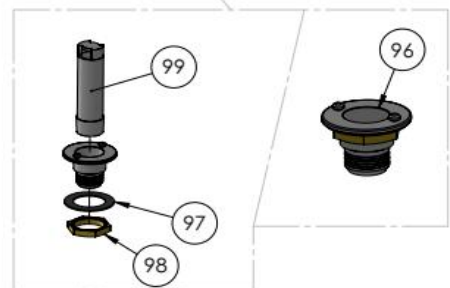

Drawing

Tools for Chefs

Hendi B.V.

Steenoven 21
3911 TX Rhenen
The Netherlands

Batch #

181797 and up

Appliance part#

233099

Description

Glass dishwasher K40 With detergent pump

Date 04-09-2025

Revision #

Revision version

Revision First Bill of Materials (BOM)

Bill of materials (BOM)

HENDI Tools for Chefs Hendi B.V. Steenoven 21 3911 TX Rhenen The Netherlands	Batch #	Appliance part#
	181797 and up	233009
	Description	
	Glass dishwasher K40 with detergent pump	

Date	04-09-2025	Revision #	Revision version
Revision	First Bill of Materials (BOM)		

Item	Description	Part#	Quantity	Remark	Picture
91	Wash/rinse arm (complete assembly)	950265	1		
92	Thumb screw for wash arm	950272	1		
94	Element tank 230V/2500W	950289	1		
95	Tank element retaining bracket	n/a	1		
96	Drain fitting	961971	1	Incl. item 97 and 98	
97	Gasket 35x55x1	nss	1	Available as 961971	
98	Nut M36	nss	1	Available as 961971	
99	Overflow pipe (K40)	950296	1		
100	Air trap assembly (K40)	950302	1		
101	Nut M10	n/a	1		
102	O-Ring	n/a	1		
103	Cover element	n/a	1		

n/a -> not available

nss -> not sold separately