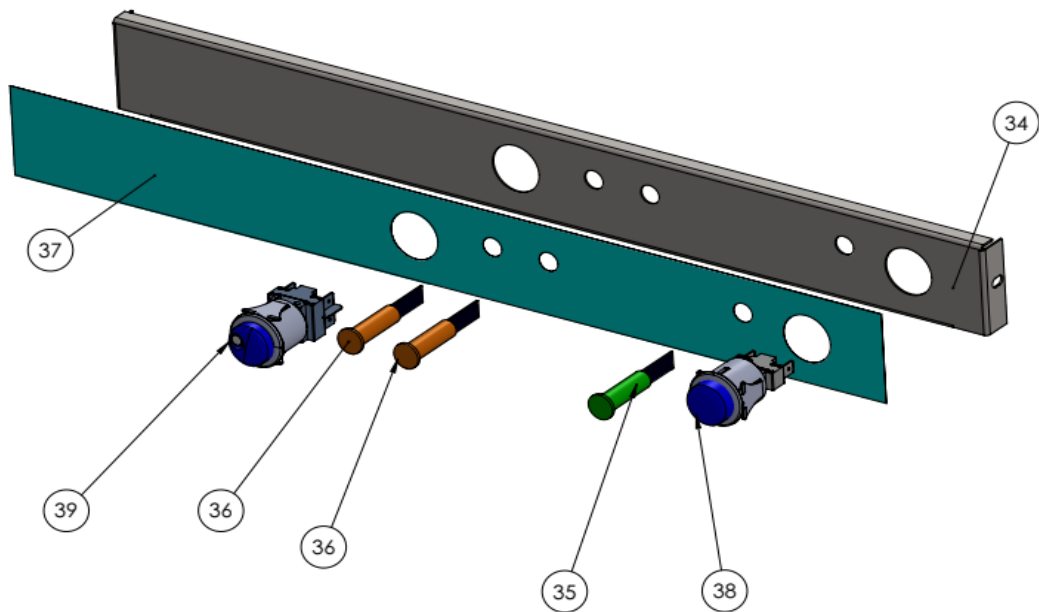

Drawing

Tools for Chefs

Hendi B.V.
Steenoven 21
3911 TX Rhenen
The Netherlands

Batch #

181797 and up

Appliance part#

233099

Description

Glass dishwasher K40 With detergent pump

Date	04-09-2025	Revision #	Revision version
Revision	First Bill of Materials (BOM)