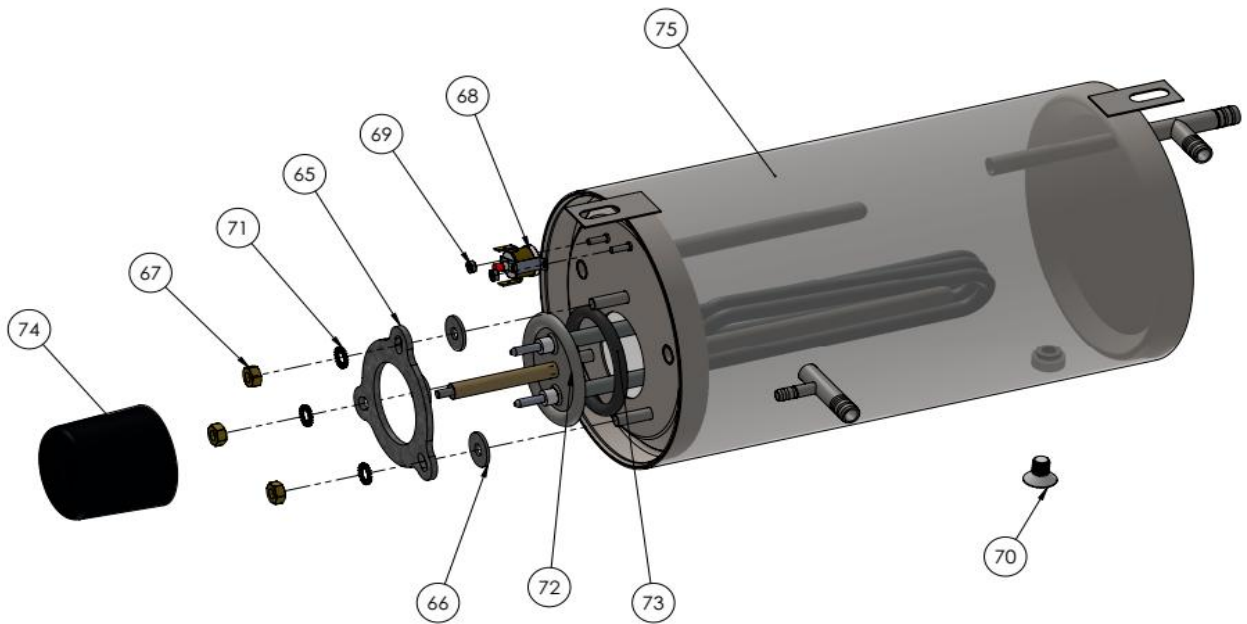

Bill of materials (BOM)

HENDI Tools for Chefs Hendi B.V. Steenoven 21 3911 TX Rhenen The Netherlands	Batch #	Appliance part#
	181797 and up	233009
	Description	
Glass dishwasher K40 with detergent pump		

Date	04-09-2025	Revision #	Revision version
Revision	First Bill of Materials (BOM)		

Item	Description	Part#	Quantity	Remark	Picture
56	Boiler complete assembly	n/a	1		
57	Water valve 1-way	950159	1		
59	Bolt M4x10	n/a	4		

n/a -> not available

nss -> not sold separately

Drawing

Tools for Chefs

Hendi B.V.
Steenoven 21
3911 TX Rhenen
The Netherlands

Batch #

181797 and up

Appliance part#

233099

Description

Glass dishwasher K40 With detergent pump

Date 04-09-2025

Revision #

Revision version

Revision First Bill of Materials (BOM)