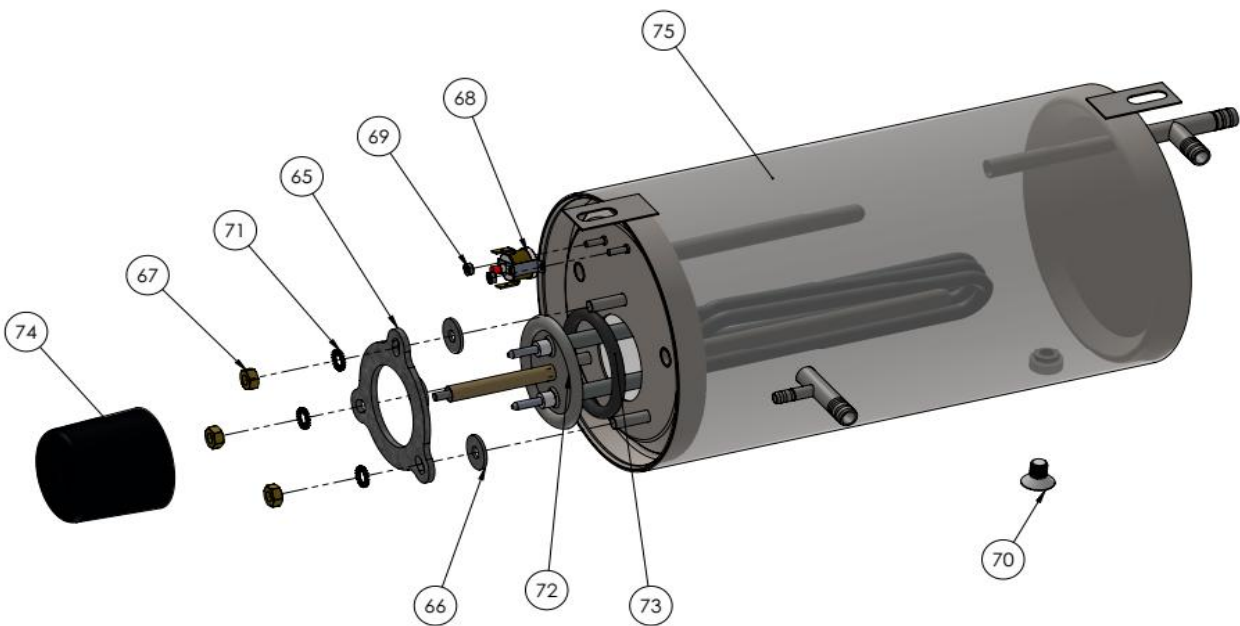

Drawing

Tools for Chefs

Hendi B.V.
Steenoven 21
3911 TX Rhenen
The Netherlands

Batch #

181797 and up

Appliance part#

233016

Description

Glass dishwasher K40 with drain pump

Date 04-09-2025

Revision #

Revision version

Revision First Bill of Materials (BOM)

Bill of materials (BOM)

<b style="font-size: 24px; margin-left: 10px;">HENDI Tools for Chefs Hendi B.V. Steenoven 21 3911 TX Rhenen The Netherlands	Batch #	Appliance part#
	181797 and up	233016
	Description	
Glass dishwasher K40 with drain pump		

Date	04-09-2025	Revision #	Revision version
Revision	First Bill of Materials (BOM)		

Item	Description	Part#	Quantity	Remark	Picture
65	Bracket element	n/a	1		
66	Washer M6	n/a	3		
67	Nut M6	n/a	3		
68	Hi-limiter 105°C Boiler (manual reset)	950197	1		
69	Nut M3	n/a	2		
70	Cap screw M8x12	n/a	1		
71	Lock washer M6	n/a	3		
72	Element tank 230V/2500W	950203	1		
73	O-Ring Ø45x6mm	950210	1		
74	Cover	n/a	1		
75	Boiler	n/a	1		

n/a -> not available

nss -> not sold separately