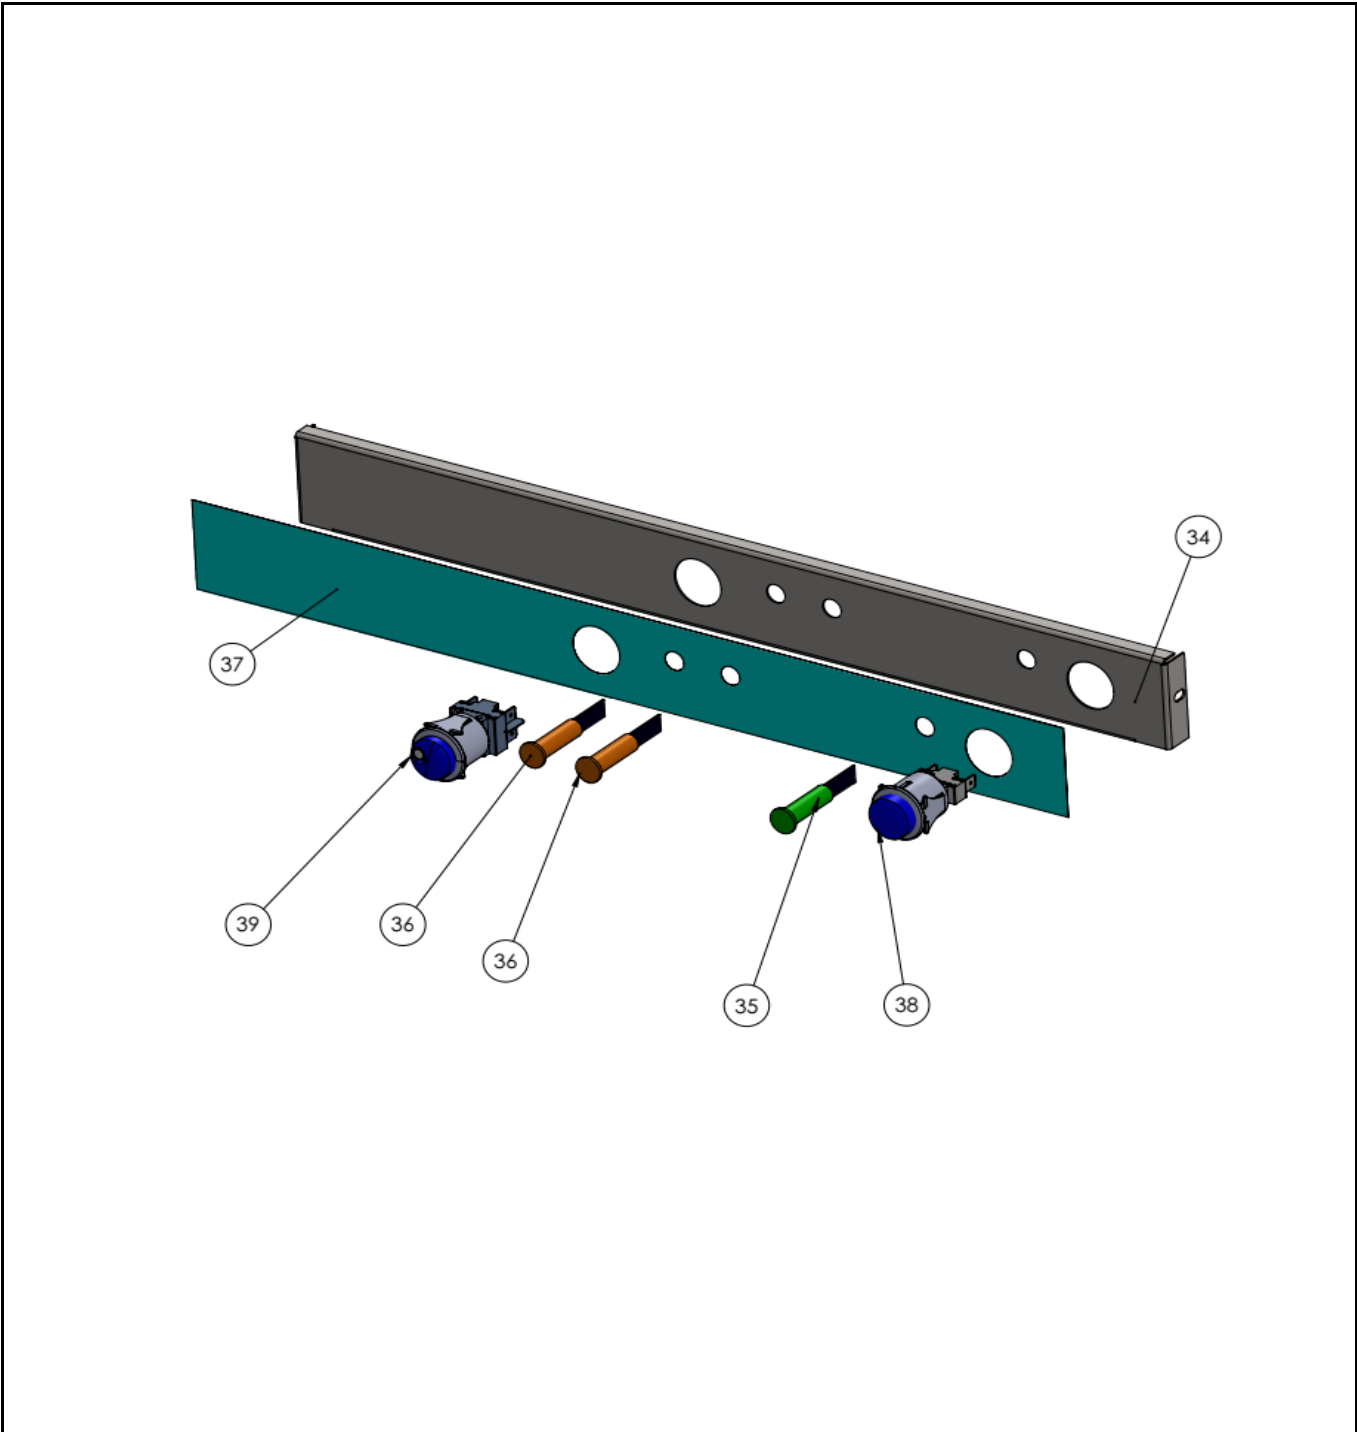

Drawing

HENDI Tools for Chefs Hendi B.V. Steenoven 21 3911 TX Rhenen The Netherlands	Batch #	Appliance part#
	181797 and up	233016
	Description	
	Glass dishwasher K40 with drain pump	

Date	04-09-2025	Revision #	Revision version
Revision	First Bill of Materials (BOM)