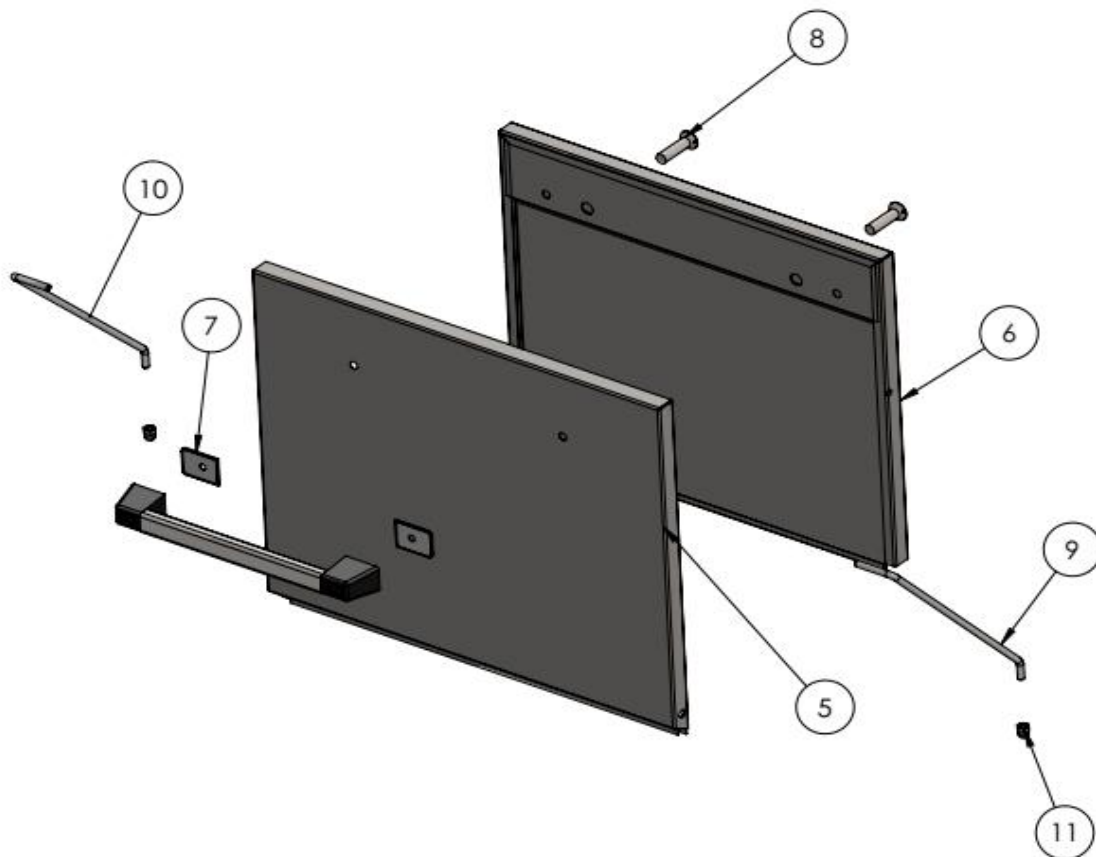

Appliance part#

233016

Description

Glass dishwasher K40 with drain pump

Date 04-09-2025

Revision #

Revision version

Revision First Bill of Materials (BOM)