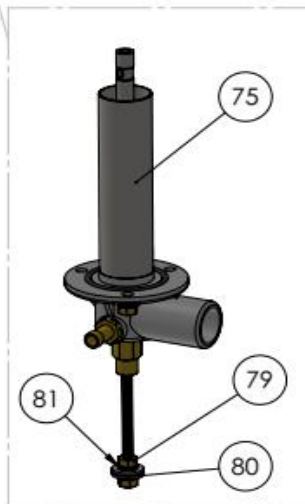

Drawing

Tools for Chefs

Hendi B.V.
Steenoven 21
3911 TX Rhenen
The Netherlands

Batch #

181797 and up

Appliance part#

233016

Description

Glass dishwasher K40 with drain pump

Date 04-09-2025

Revision #

Revision version

Revision First Bill of Materials (BOM)

Bill of materials (BOM)

HENDI Tools for Chefs Hendi B.V. Steenoven 21 3911 TX Rhenen The Netherlands	Batch #	Appliance part#
	181797 and up	233016
	Description	
Glass dishwasher K40 with drain pump		

Date	04-09-2025	Revision #	Revision version
Revision	First Bill of Materials (BOM)		

Item	Description	Part#	Quantity	Remark	Picture
75	Wash arm support (lower)	950227	1		
76	Wash pump 230V/0,30HP IP44	950234	1		
77	Formed hose (outlet pump)	950241	1		
78	Formed hose (inlet pump)	950258	1		
79	Nut M6	n/a	2		
80	Washer M6	n/a	2		
81	Lock washer M6	n/a	2		
82	Hose clamp S/S 25-40mm	950180	4		

n/a -> not available

nss -> not sold separately