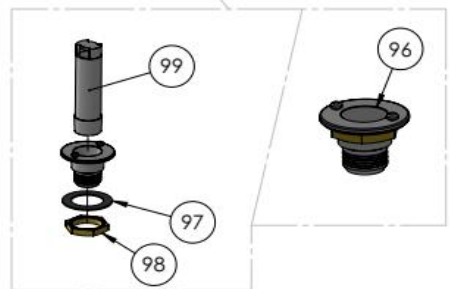

Drawing

Tools for Chefs

Hendi B.V.
Steenoven 21
3911 TX Rhenen
The Netherlands

Batch #

181797 and up

Appliance part#

233016

Description

Glass dishwasher K40 with drain pump

Date 04-09-2025

Revision #

Revision version

Revision First Bill of Materials (BOM)

Bill of materials (BOM)

HENDI Tools for Chefs Hendi B.V. Steenoven 21 3911 TX Rhenen The Netherlands	Batch #	Appliance part#
	181797 and up	233016
	Description	
Glass dishwasher K40 with drain pump		

Date	04-09-2025	Revision #	Revision version
Revision	First Bill of Materials (BOM)		

Item	Description	Part#	Quantity	Remark	Picture
91	Wash/rinse arm (complete assembly)	950265	1		
92	Thumb screw for wash arm	950272	1		
94	Element tank 230V/2500W	950289	1		
95	Tank element retaining bracket	n/a	1		
96	Drain fitting	961971	1	Incl. item 97 and 98	
97	Gasket 35x55x1	nss	1	Available as 961971	
98	Nut M36	nss	1	Available as 961971	
99	Overflow pipe (K40)	950296	1		
100	Air trap assembly (K40)	950302	1		
101	Nut M10	n/a	1		
102	O-Ring	n/a	1		
103	Cover element	n/a	1		

n/a -> not available

nss -> not sold separately