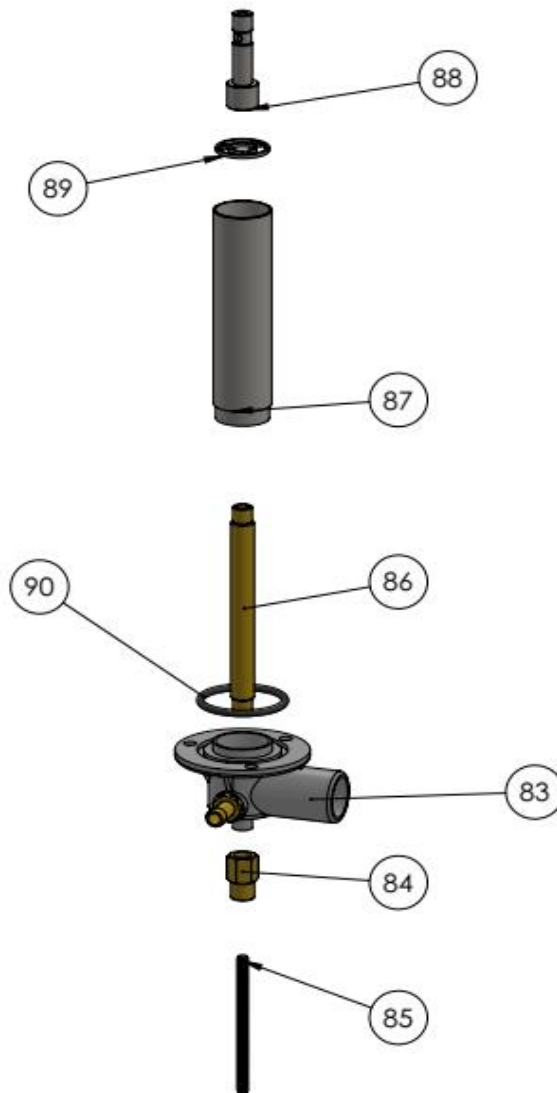

233016

Description

Glass dishwasher K40 with drain pump

Date 04-09-2025

Revision #

Revision version

Revision First Bill of Materials (BOM)

Drawing