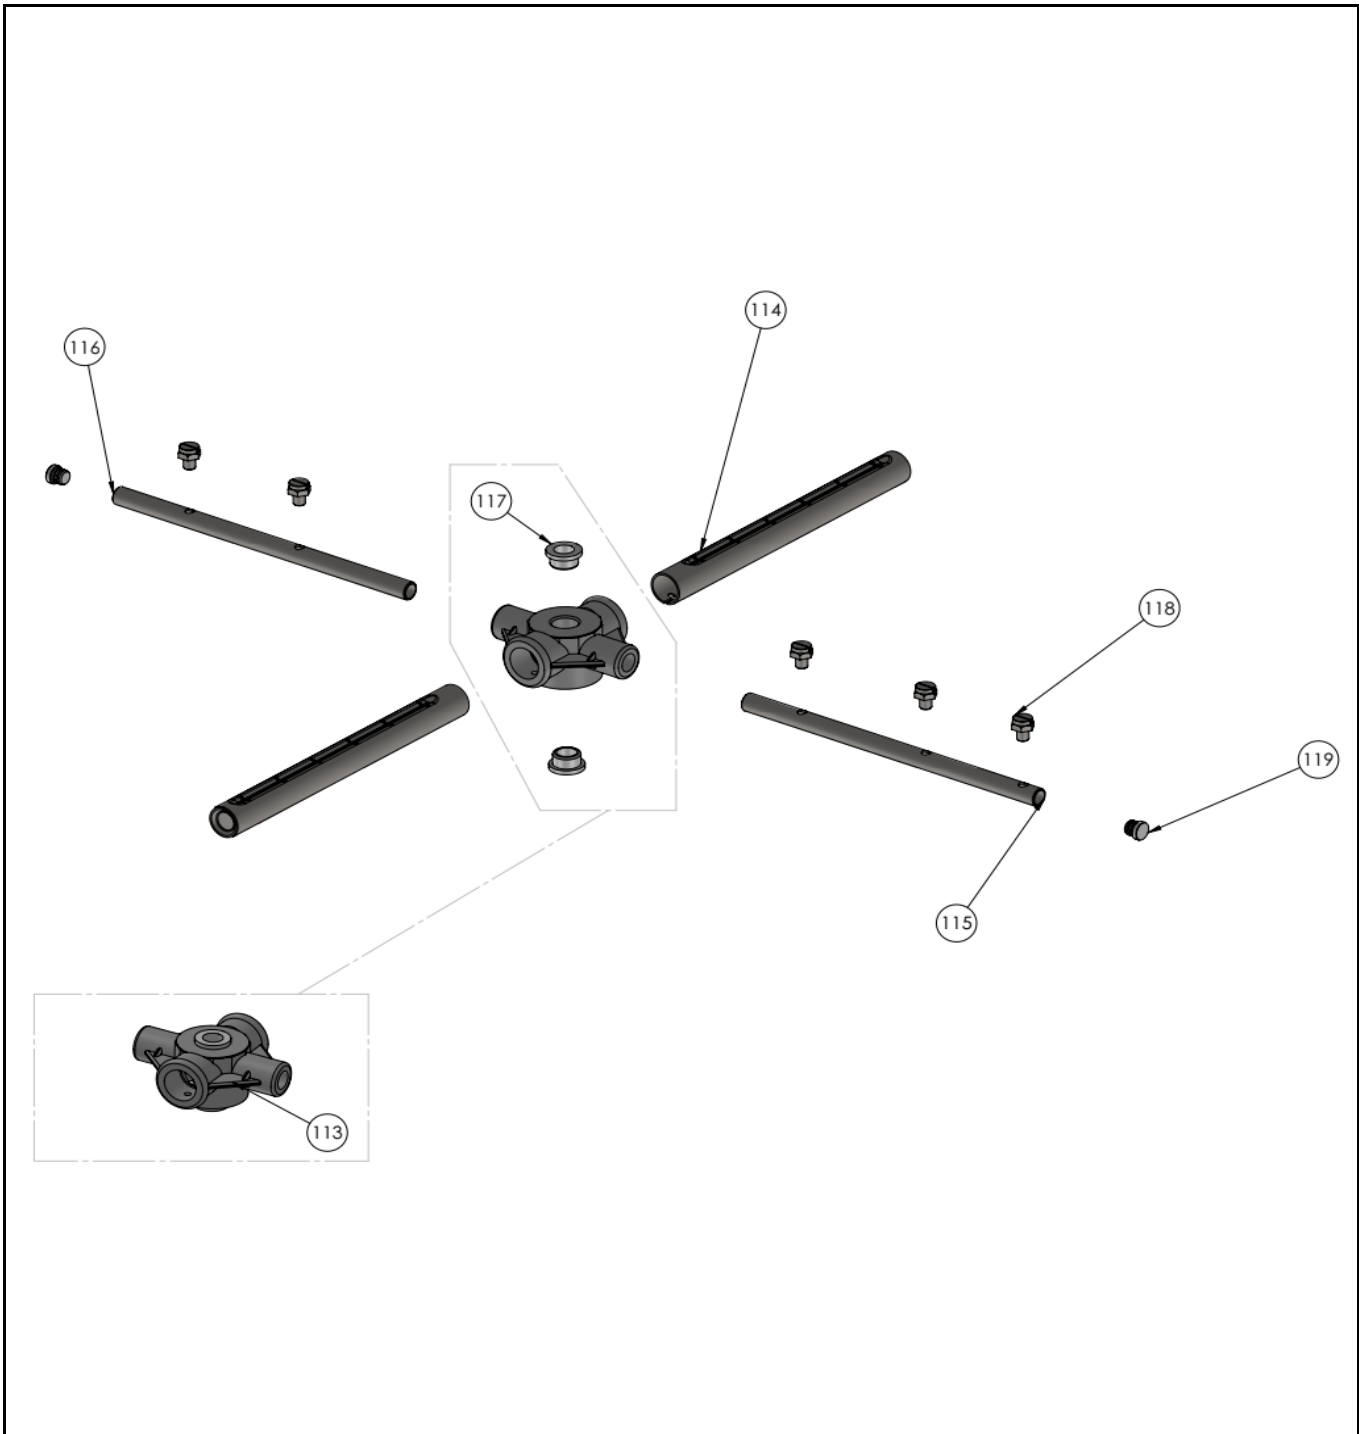

Drawing

Tools for Chefs

Hendi B.V.

Steenoven 21
3911 TX Rhenen
The Netherlands

Batch #

181797 and up

Appliance part#

233016

Description

Glass dishwasher K40 with drain pump

Date	04-09-2025	Revision #	Revision version
Revision	First Bill of Materials (BOM)