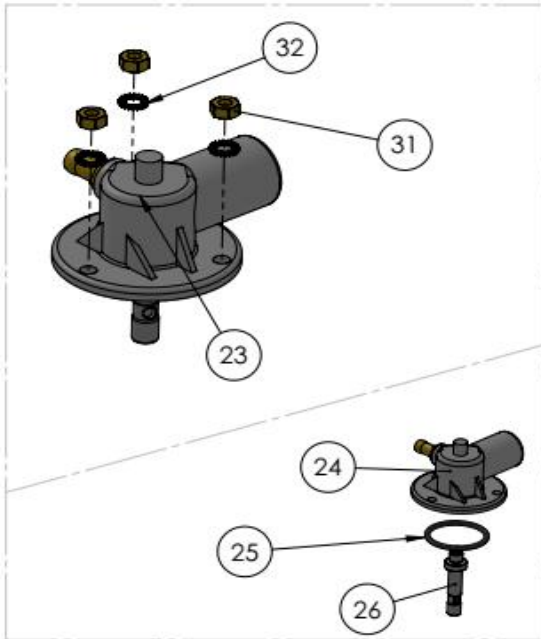

Drawing

Tools for Chefs

Hendi B.V.

Steenoven 21
3911 TX Rhenen
The Netherlands

Batch #

181797 and up

Appliance part#

233016

Description

Glass dishwasher K40 with drain pump

Date 04-09-2025

Revision #

Revision version

Revision First Bill of Materials (BOM)

Bill of materials (BOM)

<b style="font-size: 24px; margin-left: 10px;">HENDI Tools for Chefs Hendi B.V. Steenoven 21 3911 TX Rhenen The Netherlands	Batch #	Appliance part#
	181797 and up	233016
	Description	
Glass dishwasher K40 with drain pump		

Date	04-09-2025	Revision #	Revision version
Revision	First Bill of Materials (BOM)		

Item	Description	Part#	Quantity	Remark	Picture
23	Wash arm support (upper)	949986	1		
24	Wash hub	nss	1		
25	O-Ring Ø40x3,5mm	949993	1		
26	Rinse Pin	950005	1		
27	Bolt M4x10	n/a	2		
28	Timer 120sec. (Type:7803F1)	950012	1		
29	Relay (Finder 62.82.8.230.0300)	950029	1		
30	Nut M3	n/a	1		
31	Nut M6	n/a	3		
32	Lock washer M6	n/a	3		
33	Display panel	n/a	1		

n/a -> not available

nss -> not sold separately