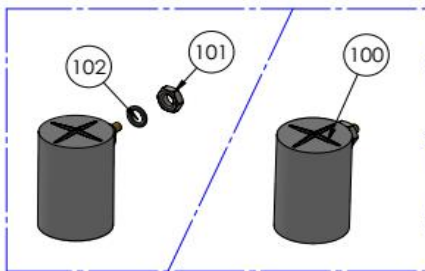

Drawing

Tools for Chefs

Hendi B.V.
Steenoven 21
3911 TX Rhenen
The Netherlands

Batch #

181797 and up

Appliance part#

233016

Description

Glass dishwasher K40 with drain pump

Date 04-09-2025

Revision #

Revision version

Revision First Bill of Materials (BOM)

Bill of materials (BOM)

HENDI Tools for Chefs Hendi B.V. Steenoven 21 3911 TX Rhenen The Netherlands	Batch #	Appliance part#
	181797 and up	233016
	Description	
Glass dishwasher K40 with drain pump		

Date	04-09-2025	Revision #	Revision version
Revision	First Bill of Materials (BOM)		

Item	Description	Part#	Quantity	Remark	Picture
91	Wash/rinse arm (complete assembly)	950265	1		
92	Thumb screw for wash arm	950272	1		
94	Element tank 230V/2500W	950289	1		
95	Tank element retaining bracket	n/a	1		
96	Drain fitting	961971	1	Incl. item 97 and 98	
97	Gasket 35x55x1	nss	1	Available as 961971	
98	Nut M36	nss	1	Available as 961971	
99	Overflow pipe (K40)	950296	1		
100	Air trap assembly (K40)	950302	1		
101	Nut M10	n/a	1		
102	O-Ring	n/a	1		
103	Cover element	n/a	1		

n/a -> not available

nss -> not sold separately