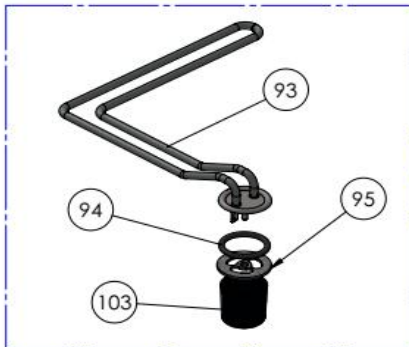

Drawing

Tools for Chefs

Hendi B.V.
Steenoven 21
3911 TX Rhenen
The Netherlands

Batch #

181797 and up

Appliance part#

233016

Description

Glass dishwasher K40 with drain pump

Date 04-09-2025

Revision #

Revision version

Revision First Bill of Materials (BOM)

Bill of materials (BOM)

HENDI Tools for Chefs Hendi B.V. Steenoven 21 3911 TX Rhenen The Netherlands	Batch #	Appliance part#
	181797 and up	233016
	Description	
Glass dishwasher K40 with drain pump		

Date	04-09-2025	Revision #	Revision version
Revision	First Bill of Materials (BOM)		

Item	Description	Part#	Quantity	Remark	Picture
91	Wash/rinse arm (complete assembly)	950265	1		
92	Thumb screw for wash arm	950272	1		
94	Element tank 230V/2500W	950289	1		
95	Tank element retaining bracket	n/a	1		
96	Drain fitting	961971	1	Incl. item 97 and 98	
97	Gasket 35x55x1	nss	1	Available as 961971	
98	Nut M36	nss	1	Available as 961971	
99	Overflow pipe (K40)	950296	1		
100	Air trap assembly (K40)	950302	1		
101	Nut M10	n/a	1		
102	O-Ring	n/a	1		
103	Cover element	n/a	1		

n/a -> not available

nss -> not sold separately