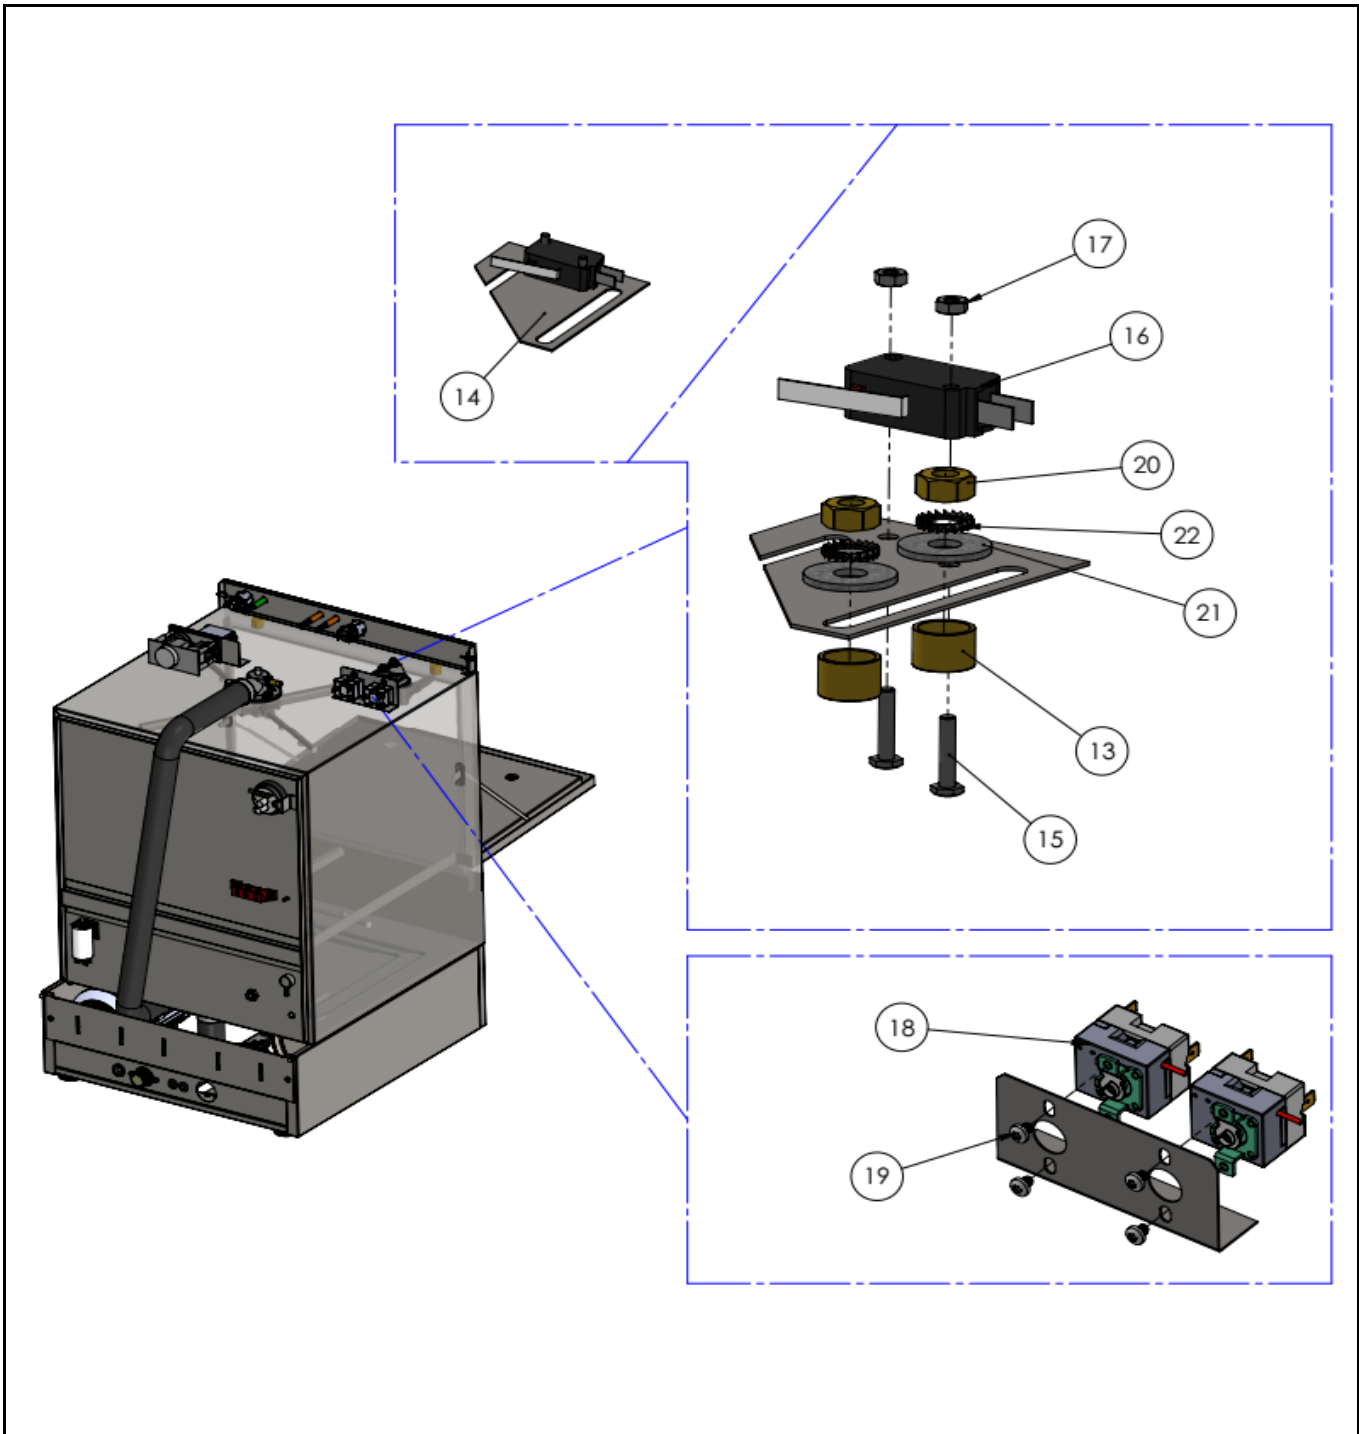

233016

Description

Glass dishwasher K40 with drain pump

Date 04-09-2025

Revision #

Revision version

Revision First Bill of Materials (BOM)

Bill of materials (BOM)