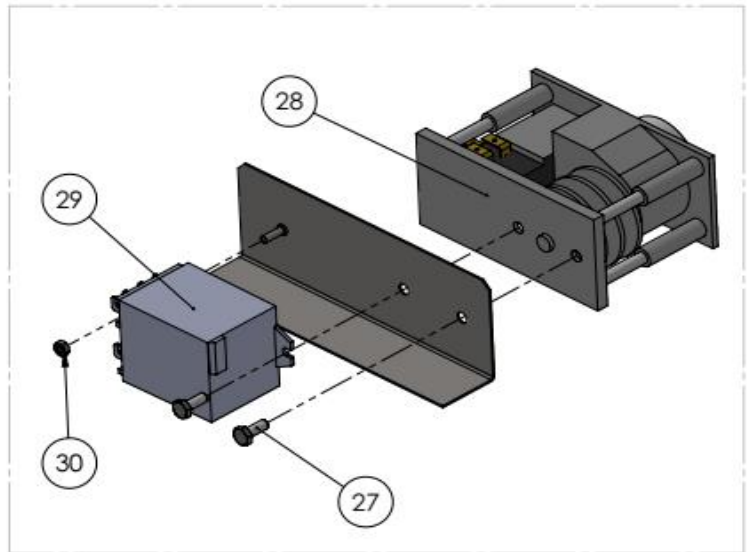

Appliance part#

233016

Description

Glass dishwasher K40 with drain pump

Date 04-09-2025

Revision #

Revision version

Revision First Bill of Materials (BOM)