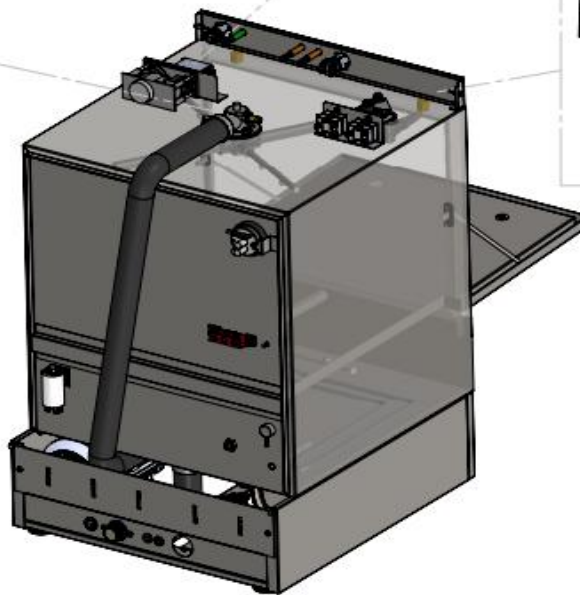

Appliance part#

233016

Description

Glass dishwasher K40 with drain pump

Date 04-09-2025

Revision #

Revision version

Revision First Bill of Materials (BOM)