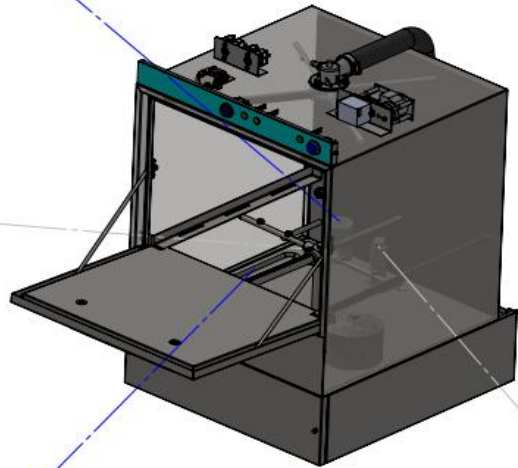

Drawing

Tools for Chefs

Hendi B.V.
Steenoven 21
3911 TX Rhenen
The Netherlands

Batch #

181797 and up

Appliance part#

233016

Description

Glass dishwasher K40 with drain pump

Date 04-09-2025

Revision #

Revision version

Revision First Bill of Materials (BOM)

Bill of materials (BOM)

HENDI Tools for Chefs Hendi B.V. Steenoven 21 3911 TX Rhenen The Netherlands	Batch #	Appliance part#
	181797 and up	233016
	Description	
Glass dishwasher K40 with drain pump		

Date	04-09-2025	Revision #	Revision version
Revision	First Bill of Materials (BOM)		

Item	Description	Part#	Quantity	Remark	Picture
91	Wash/rinse arm (complete assembly)	950265	1		
92	Thumb screw for wash arm	950272	1		
94	Element tank 230V/2500W	950289	1		
95	Tank element retaining bracket	n/a	1		
96	Drain fitting	961971	1	Incl. item 97 and 98	
97	Gasket 35x55x1	nss	1	Available as 961971	
98	Nut M36	nss	1	Available as 961971	
99	Overflow pipe (K40)	950296	1		
100	Air trap assembly (K40)	950302	1		
101	Nut M10	n/a	1		
102	O-Ring	n/a	1		
103	Cover element	n/a	1		

n/a -> not available

nss -> not sold separately