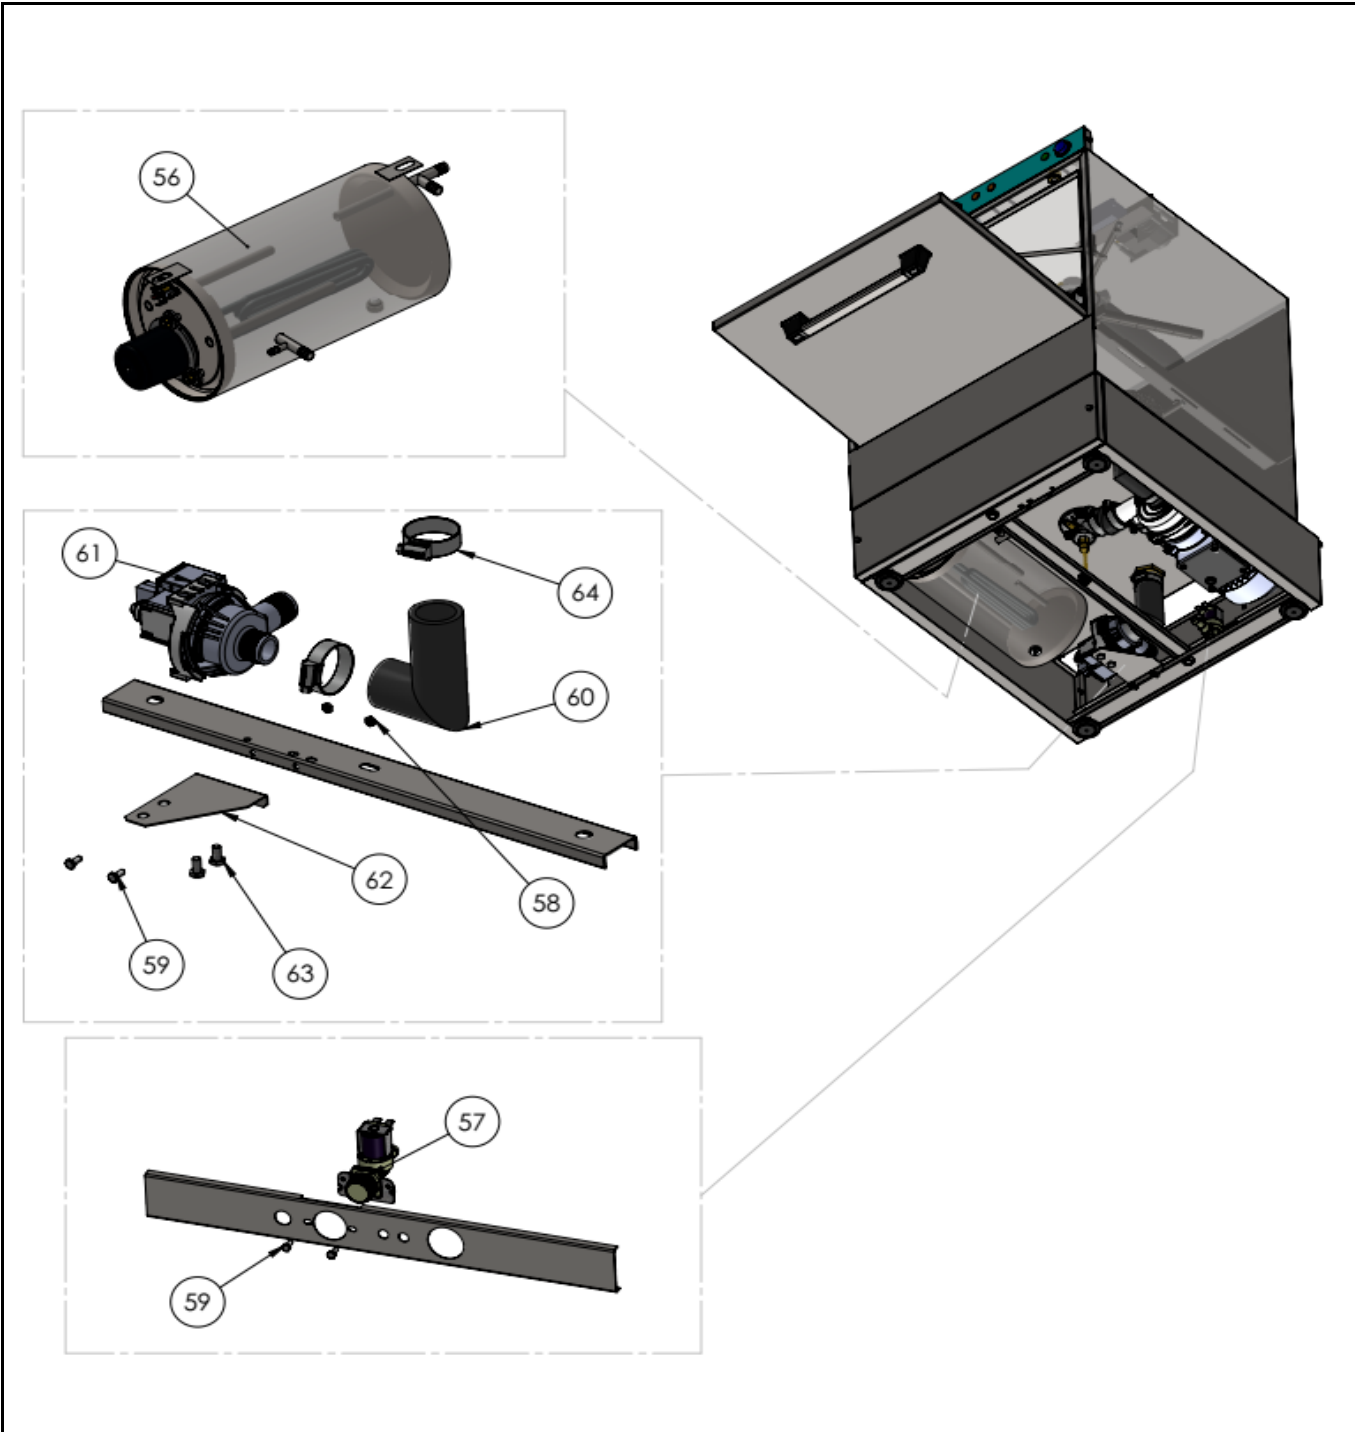

53

Drawing

Tools for Chefs

Hendi B.V.
 Steenoven 21
 3911 TX Rhenen
 The Netherlands

Batch #	Appliance part#
181797 and up	233016

Description
Glass dishwasher K40 with drain pump

Date	04-09-2025	Revision #	Revision version
Revision	First Bill of Materials (BOM)		