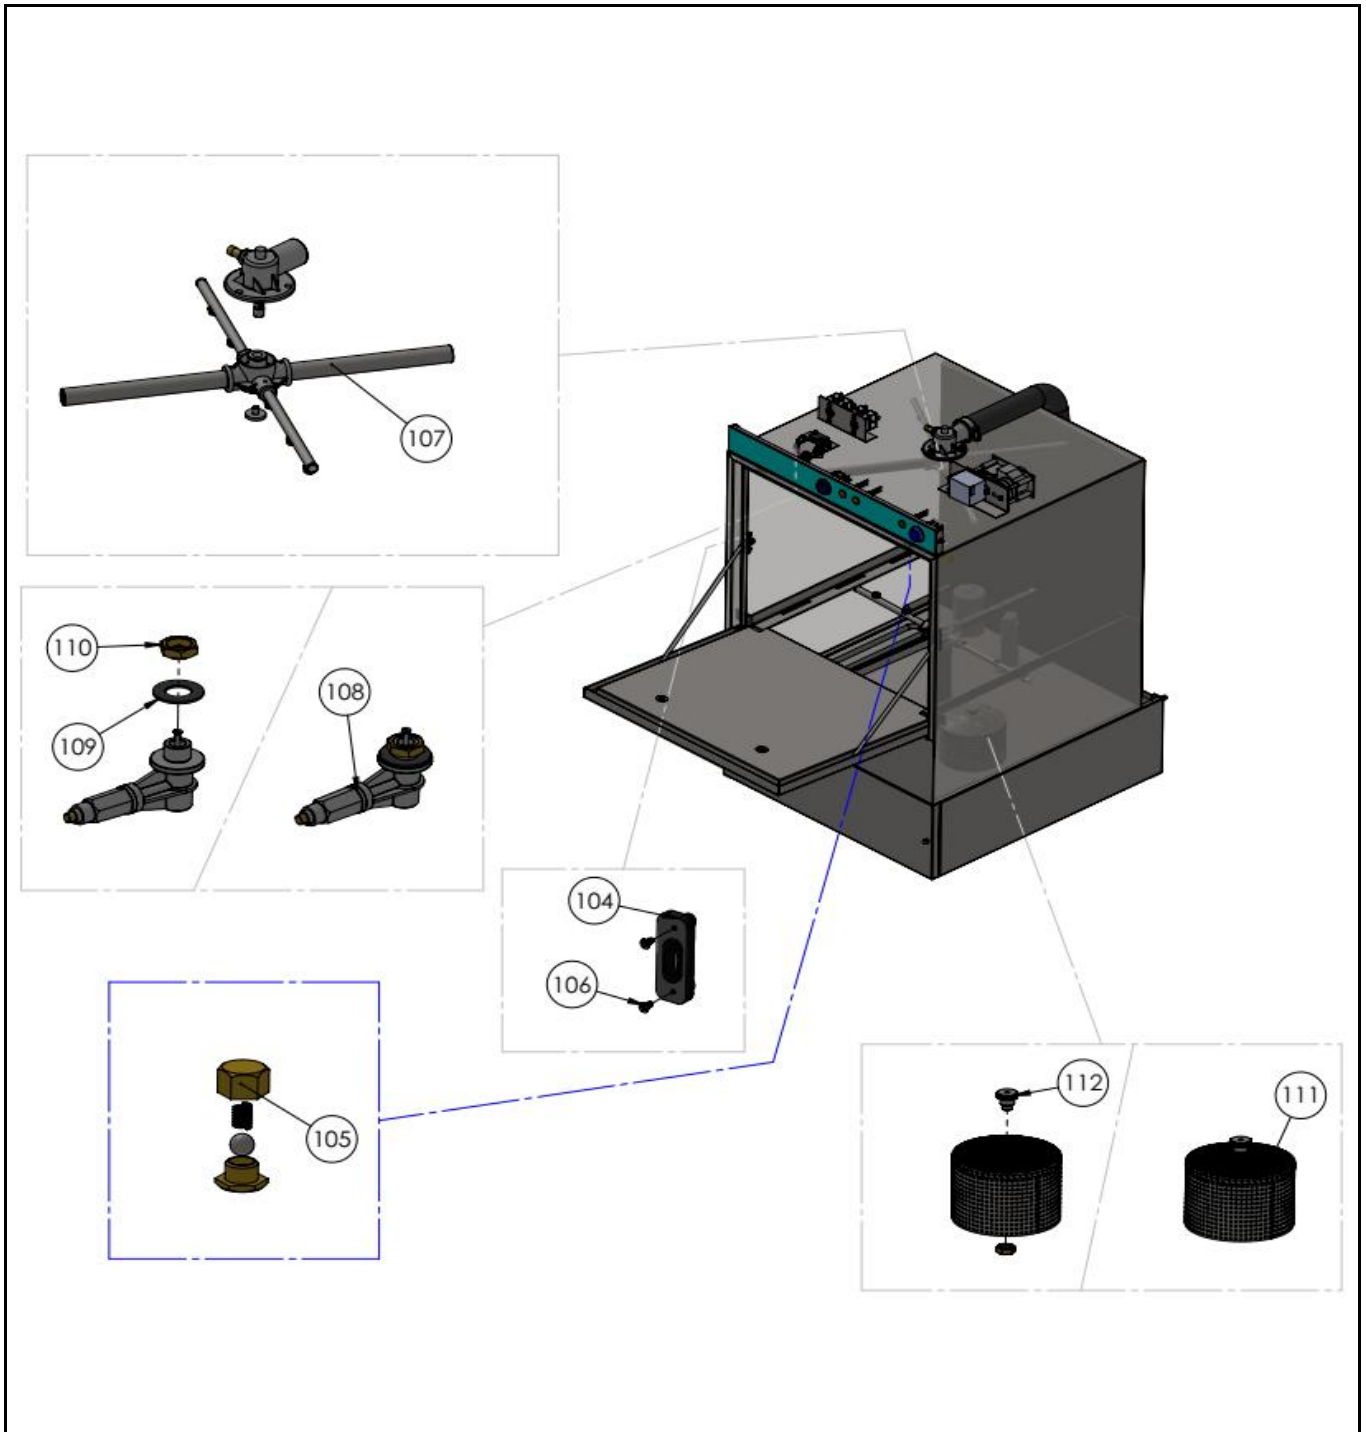

233016

Description

Glass dishwasher K40 with drain pump

Date 04-09-2025

Revision #

Revision version

Revision First Bill of Materials (BOM)

Bill of materials (BOM)