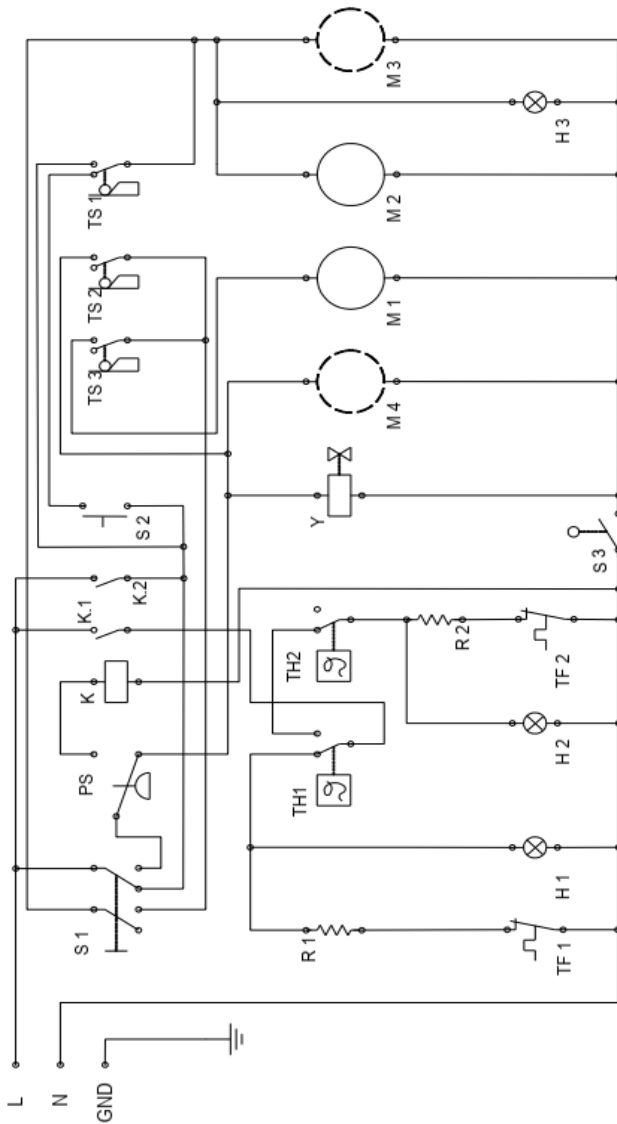

Circuit diagram

Hendi B.V.
Steenoven 21
3911 TX Rhenen
The Netherlands

Tools for Chefs

Batch #

181797 and up

Appliance part#

233016

Description

Glass dishwasher K40 with drain pump

Date	04-09-2025	Revision #	Revision version
Revision	First Bill of Materials (BOM)		

ELECTRICAL DIAGRAM

220-240 Volt AC 50/60 Hz
Max 2880 W 13 A

- S 1 : Main switch
- S 2 : Start switch
- S 3 : Door's cut off switch
- PS : Pressure switch
- R 1 : Boiler's/Booster's heating element
- R 2 : Tank's heating element
- H : Indicator lamp
- Y : Water inlet valve
- M 1 : Wash pump motor
- M 2 : Timer's motor
- M 3 : Drainage pump motor *
- M 4 : Detergent pump motor *
- TH 1 : Thermostat
- TH 2 : Thermofuse
- TS : Timers microswitch
- K : Relay

* OPTIONAL