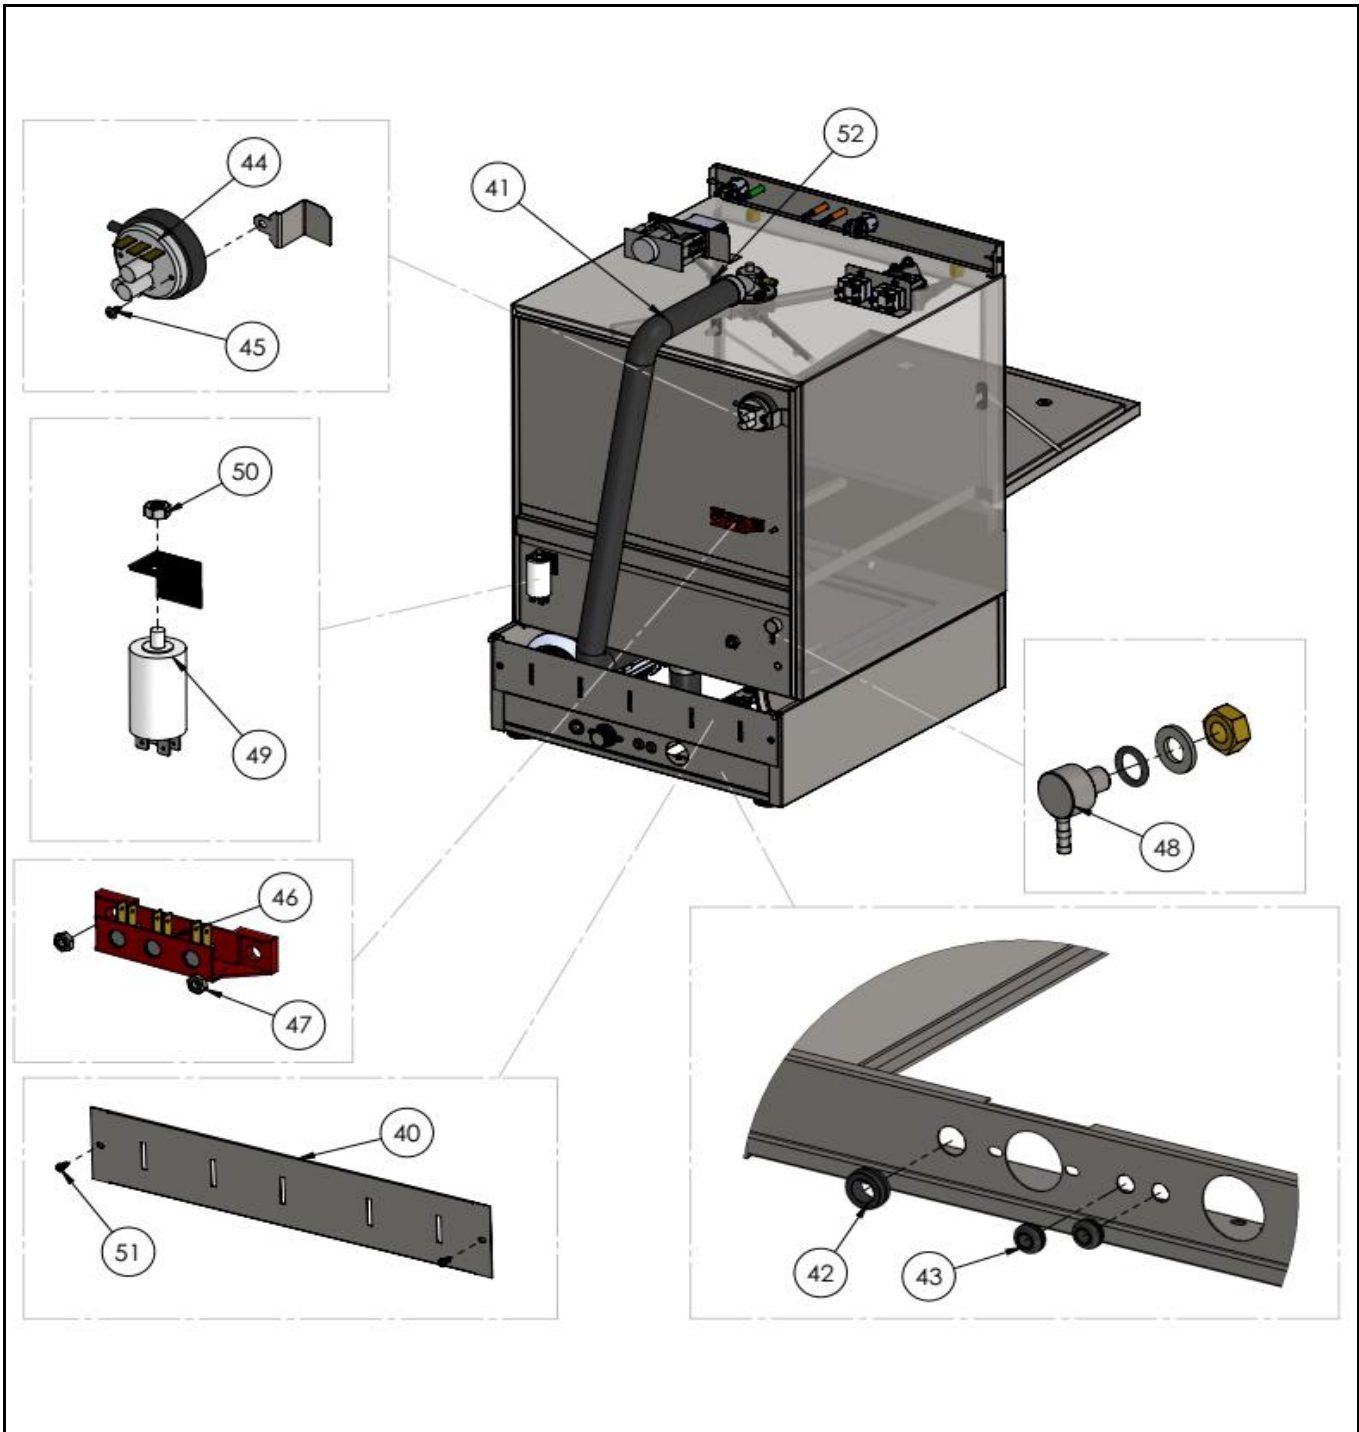

Drawing

Tools for Chefs

Hendi B.V.
Steenoven 21
3911 TX Rhenen
The Netherlands

Batch #

181797 and up

Appliance part#

233016

Description

Glass dishwasher K40 with drain pump

Date	04-09-2025	Revision #	Revision version
Revision	First Bill of Materials (BOM)