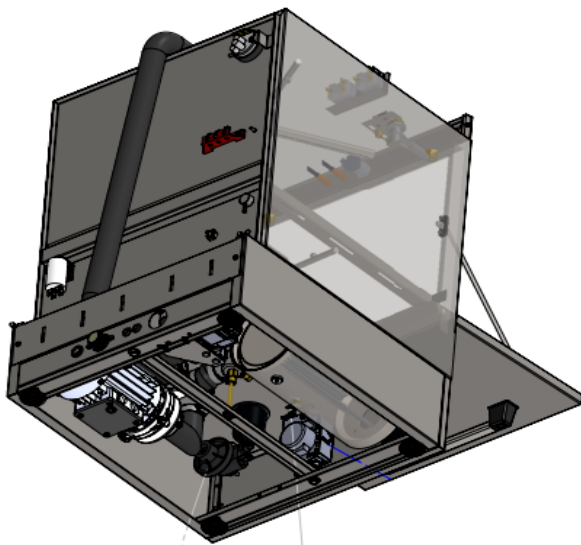

233016

Description

Glass dishwasher K40 with drain pump

Date 04-09-2025

Revision #

Revision version

Revision First Bill of Materials (BOM)

55