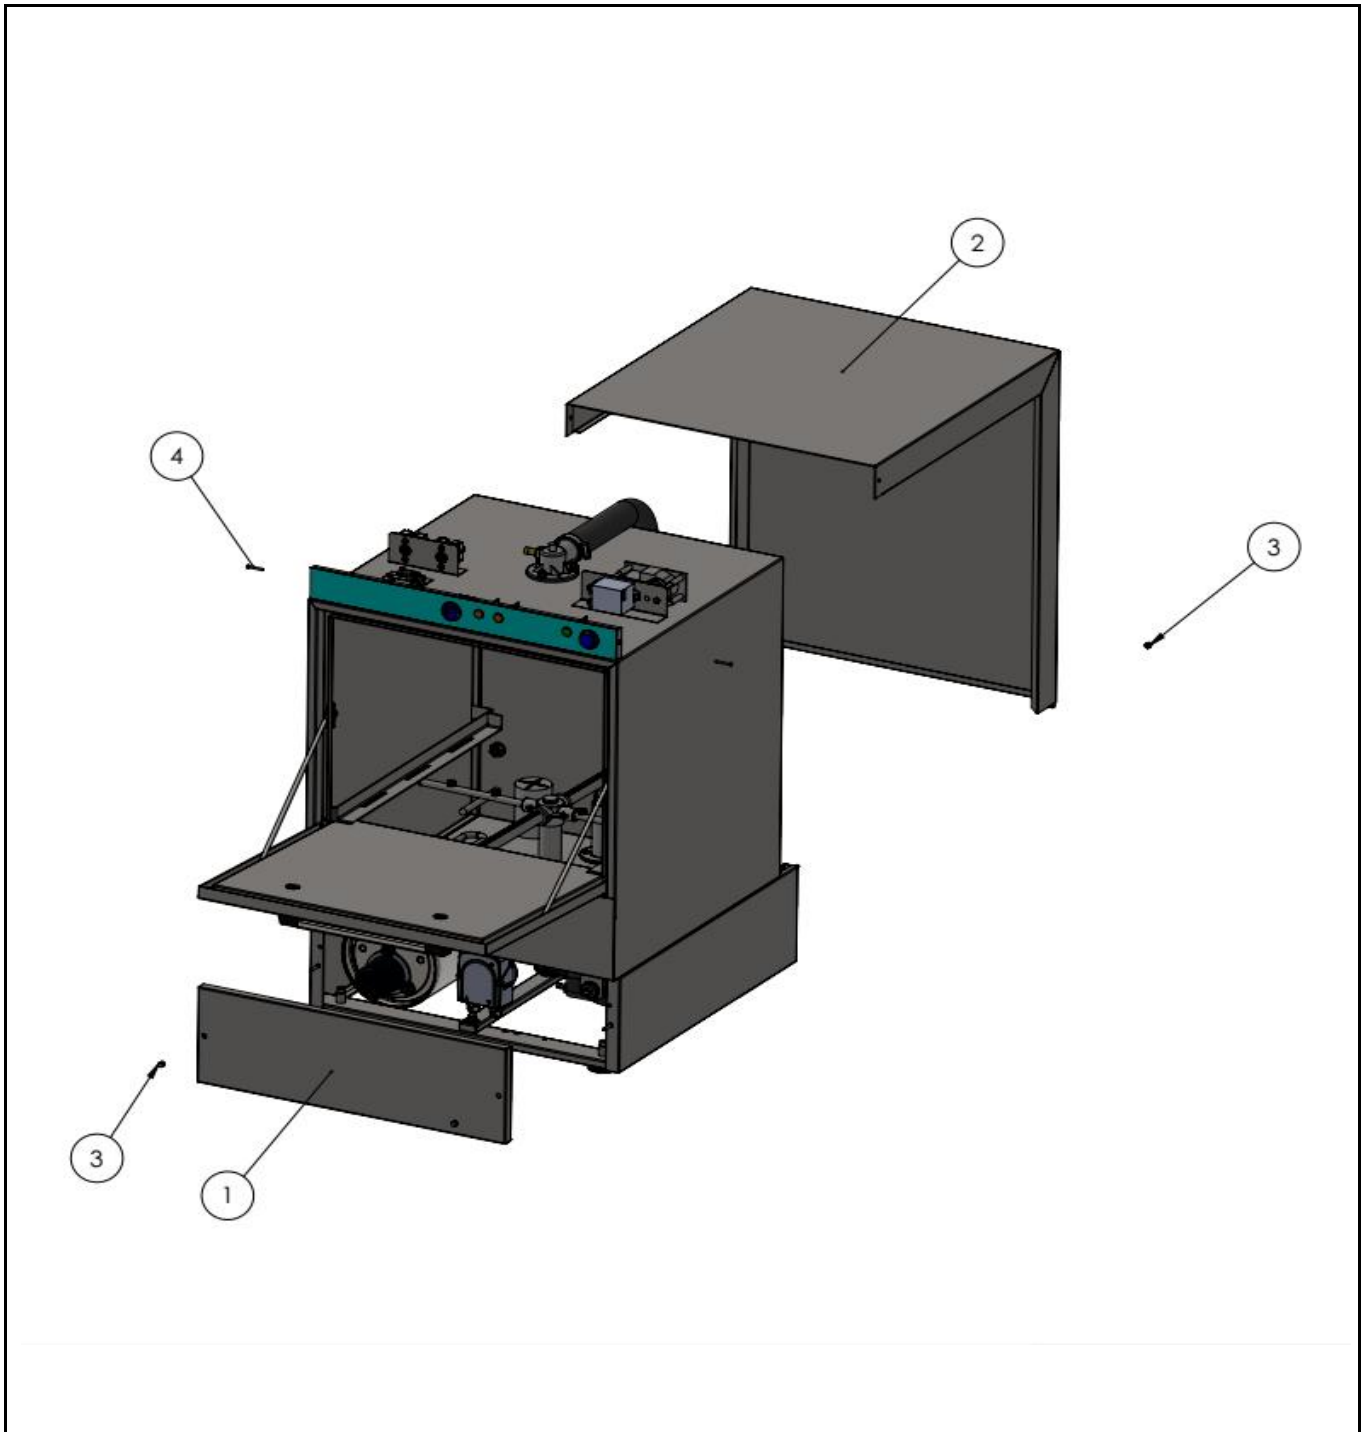

Description

Glass dishwasher K40 with drain pump

Date	04-09-2025	Revision #	Revision version
Revision	First Bill of Materials (BOM)		

Bill of materials (BOM)

 HENDI Tools for Chefs Hendi B.V. Steenoven 21 3911 TX Rhenen The Netherlands	Batch #	Appliance part#
	181797 and up	233016
	Description	
Glass dishwasher K40 with drain pump		