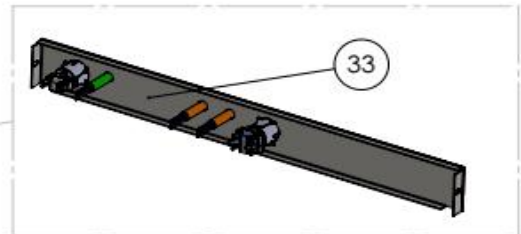

Drawing

Tools for Chefs

Hendi B.V.

Steenoven 21
3911 TX Rhenen
The Netherlands

Batch #

181797 and up

Appliance part#

233016

Description

Glass dishwasher K40 with drain pump

Date 04-09-2025

Revision #

Revision version

Revision First Bill of Materials (BOM)

Bill of materials (BOM)

<b style="font-size: 24px; margin-left: 10px;">HENDI Tools for Chefs Hendi B.V. Steenoven 21 3911 TX Rhenen The Netherlands	Batch #	Appliance part#
	181797 and up	233016
	Description	
Glass dishwasher K40 with drain pump		

Date	04-09-2025	Revision #	Revision version
Revision	First Bill of Materials (BOM)		

Item	Description	Part#	Quantity	Remark	Picture
23	Wash arm support (upper)	949986	1		
24	Wash hub	nss	1		
25	O-Ring Ø40x3,5mm	949993	1		
26	Rinse Pin	950005	1		
27	Bolt M4x10	n/a	2		
28	Timer 120sec. (Type:7803F1)	950012	1		
29	Relay (Finder 62.82.8.230.0300)	950029	1		
30	Nut M3	n/a	1		
31	Nut M6	n/a	3		
32	Lock washer M6	n/a	3		
33	Display panel	n/a	1		

n/a -> not available

nss -> not sold separately