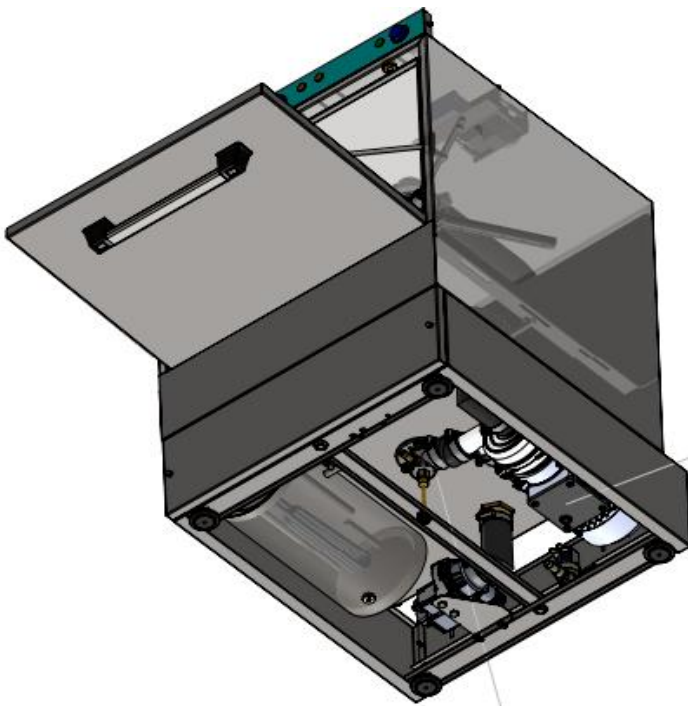

Drawing

Tools for Chefs

Hendi B.V.
Steenoven 21
3911 TX Rhenen
The Netherlands

Batch #

181797 and up

Appliance part#

233016

Description

Glass dishwasher K40 with drain pump

Date 04-09-2025

Revision #

Revision version

Revision First Bill of Materials (BOM)

Bill of materials (BOM)

HENDI Tools for Chefs Hendi B.V. Steenoven 21 3911 TX Rhenen The Netherlands	Batch #	Appliance part#
	181797 and up	233016
	Description	
Glass dishwasher K40 with drain pump		

Date	04-09-2025	Revision #	Revision version
Revision	First Bill of Materials (BOM)		

Item	Description	Part#	Quantity	Remark	Picture
75	Wash arm support (lower)	950227	1		
76	Wash pump 230V/0,30HP IP44	950234	1		
77	Formed hose (outlet pump)	950241	1		
78	Formed hose (inlet pump)	950258	1		
79	Nut M6	n/a	2		
80	Washer M6	n/a	2		
81	Lock washer M6	n/a	2		
82	Hose clamp S/S 25-40mm	950180	4		

n/a -> not available

nss -> not sold separately