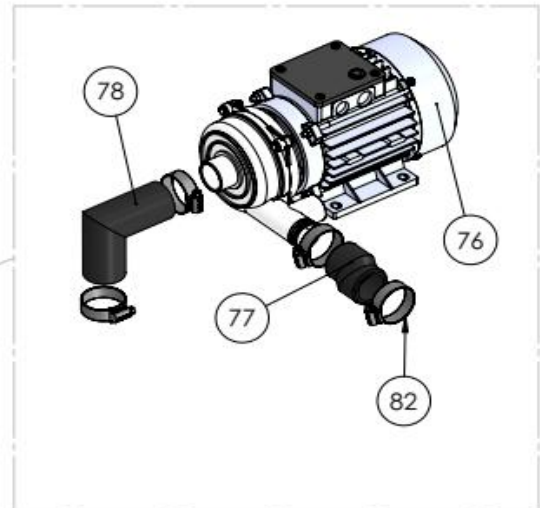

Drawing

Tools for Chefs

Hendi B.V.
Steenoven 21
3911 TX Rhenen
The Netherlands

Batch #

181797 and up

Appliance part#

233016

Description

Glass dishwasher K40 with drain pump

Date 04-09-2025

Revision #

Revision version

Revision First Bill of Materials (BOM)

Bill of materials (BOM)

HENDI Tools for Chefs Hendi B.V. Steenoven 21 3911 TX Rhenen The Netherlands	Batch #	Appliance part#
	181797 and up	233016
	Description	
Glass dishwasher K40 with drain pump		

Date	04-09-2025	Revision #	Revision version
Revision	First Bill of Materials (BOM)		

Item	Description	Part#	Quantity	Remark	Picture
75	Wash arm support (lower)	950227	1		
76	Wash pump 230V/0,30HP IP44	950234	1		
77	Formed hose (outlet pump)	950241	1		
78	Formed hose (inlet pump)	950258	1		
79	Nut M6	n/a	2		
80	Washer M6	n/a	2		
81	Lock washer M6	n/a	2		
82	Hose clamp S/S 25-40mm	950180	4		

n/a -> not available

nss -> not sold separately