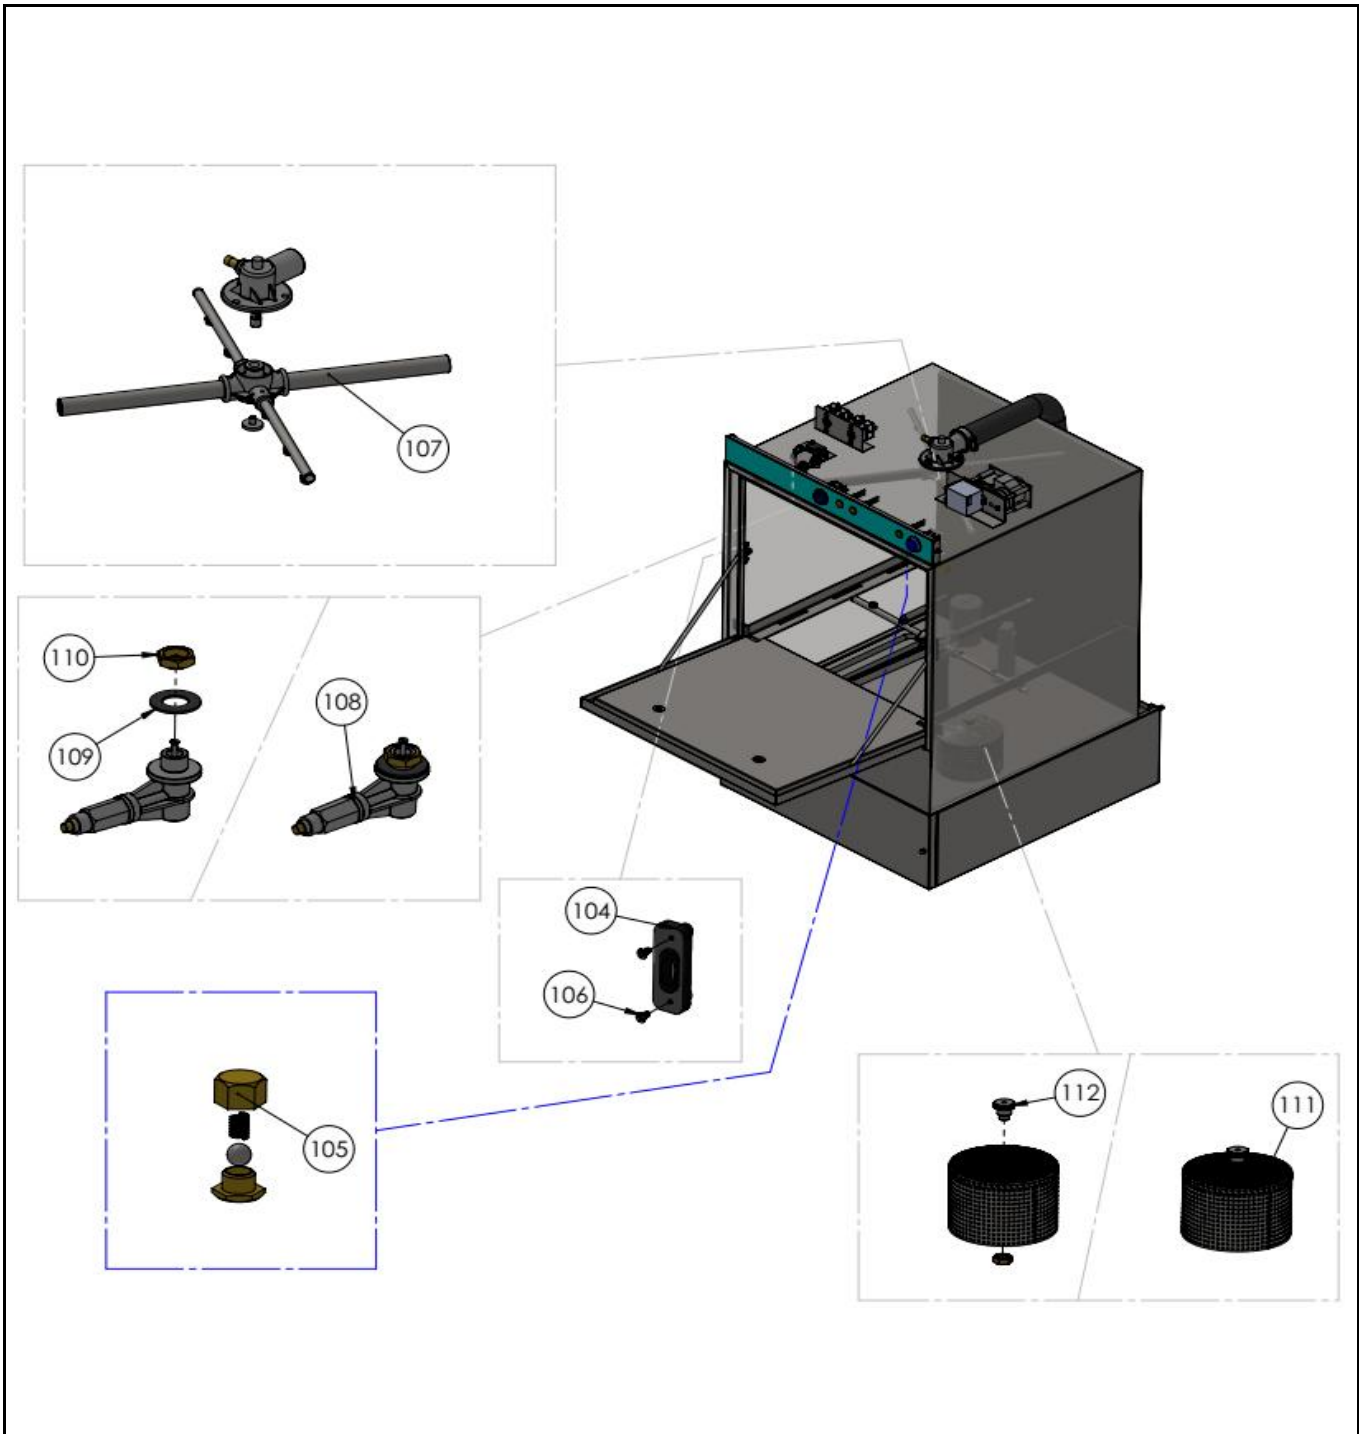

Drawing

Tools for Chefs

Hendi B.V.
Steenoven 21
3911 TX Rhenen
The Netherlands

Batch #

181797 and up

Appliance part#

233032

Description

Glass dishwasher K40
With drain and detergent pump

Date	04-09-2025	Revision #	Revision version
Revision	First bill of materials (BOM)