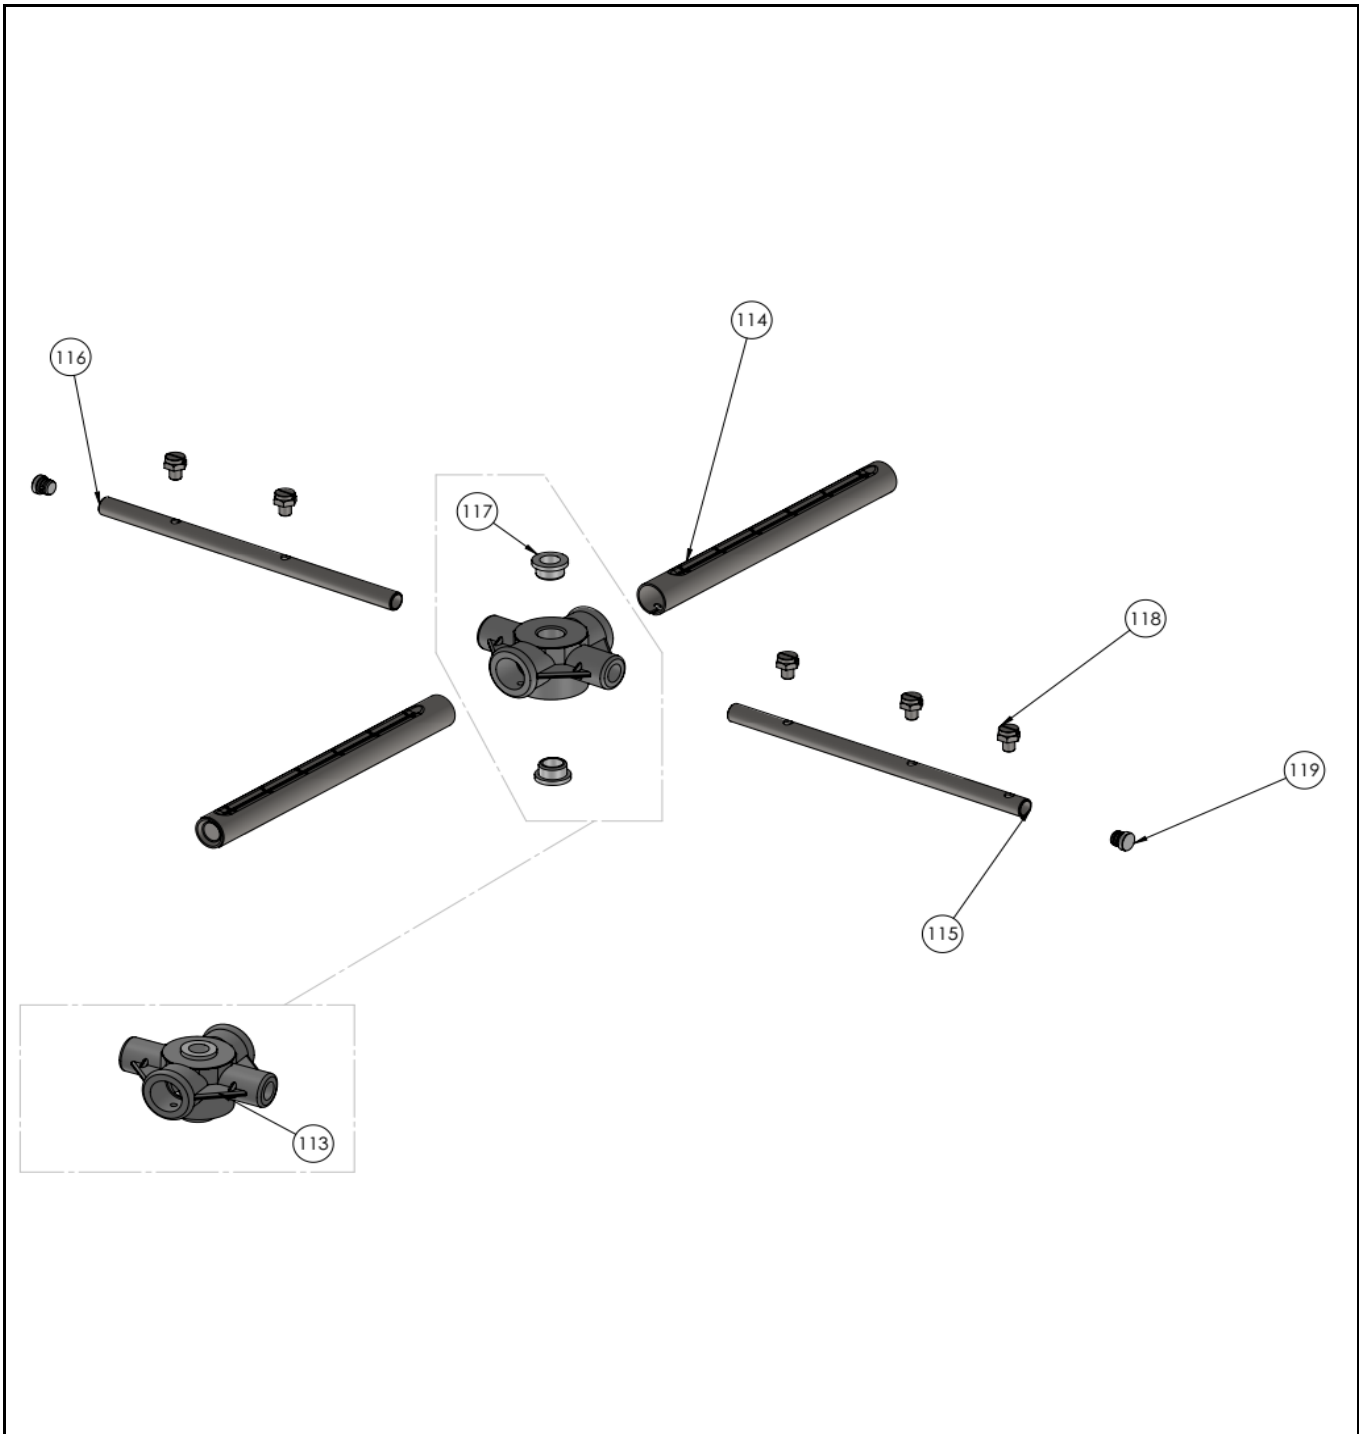

Drawing

Tools for Chefs

Hendi B.V.

Steenoven 21
3911 TX Rhenen
The Netherlands

Batch #

181797 and up

Appliance part#

233032

Description

Glass dishwasher K40
With drain and detergent pump

Date	04-09-2025	Revision #	Revision version
Revision	First bill of materials (BOM)