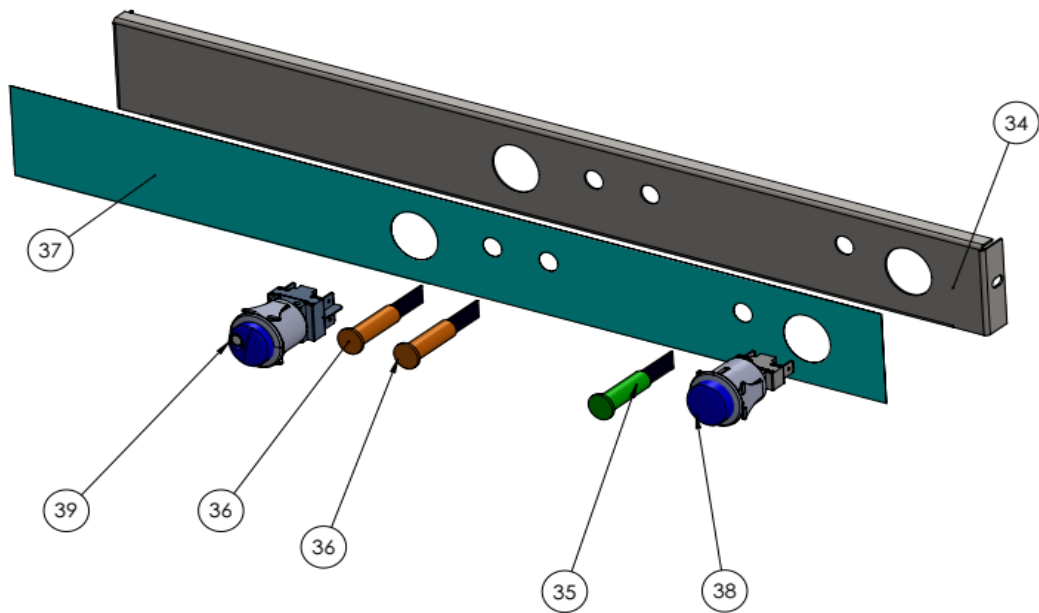

Appliance part#

233032

Description

Glass dishwasher K40  
With drain and detergent pump

Date	04-09-2025	Revision #	Revision version
Revision	First bill of materials (BOM)		