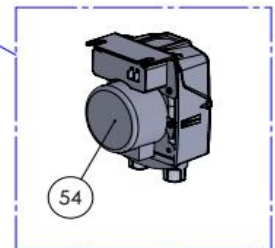

Drawing

Tools for Chefs

Hendi B.V.

Steenoven 21
3911 TX Rhenen
The Netherlands

Batch #

181797 and up

Appliance part#

233032

Description

Glass dishwasher K40
With drain and detergent pump

Date	04-09-2025	Revision #	Revision version
Revision	First bill of materials (BOM)