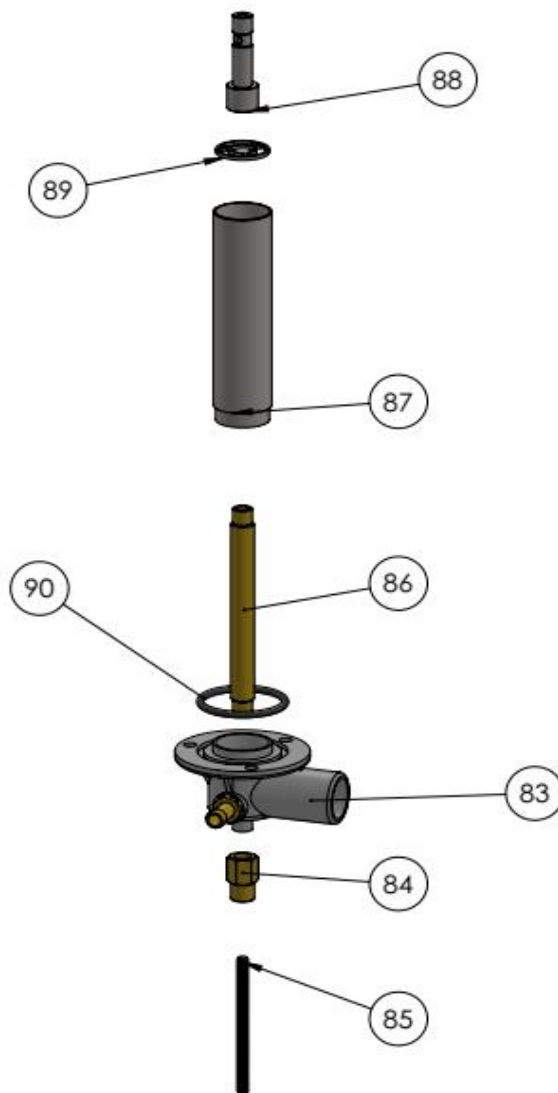

Drawing

Tools for Chefs

Hendi B.V.
Steenoven 21
3911 TX Rhenen
The Netherlands

Batch #

181797 and up

Appliance part#

233032

Description

Glass dishwasher K40
With drain and detergent pump

Date	04-09-2025	Revision #	Revision version
Revision	First bill of materials (BOM)