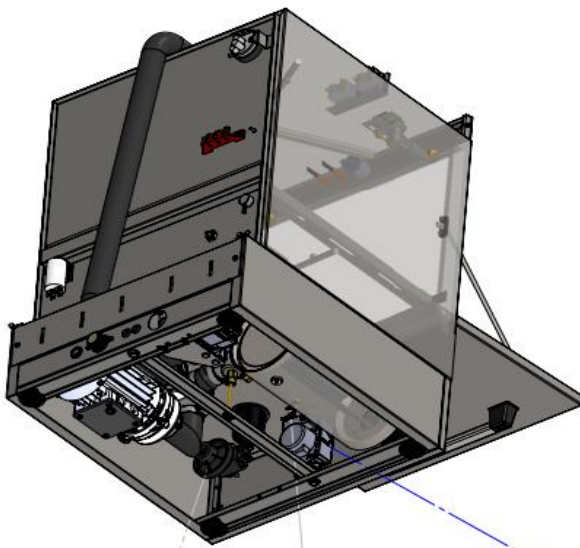

Drawing

Tools for Chefs

Hendi B.V.

Steenoven 21
3911 TX Rhenen
The Netherlands

Batch #

181797 and up

Appliance part#

233032

Description

Glass dishwasher K40
With drain and detergent pump

Date	04-09-2025	Revision #	Revision version
Revision	First bill of materials (BOM)