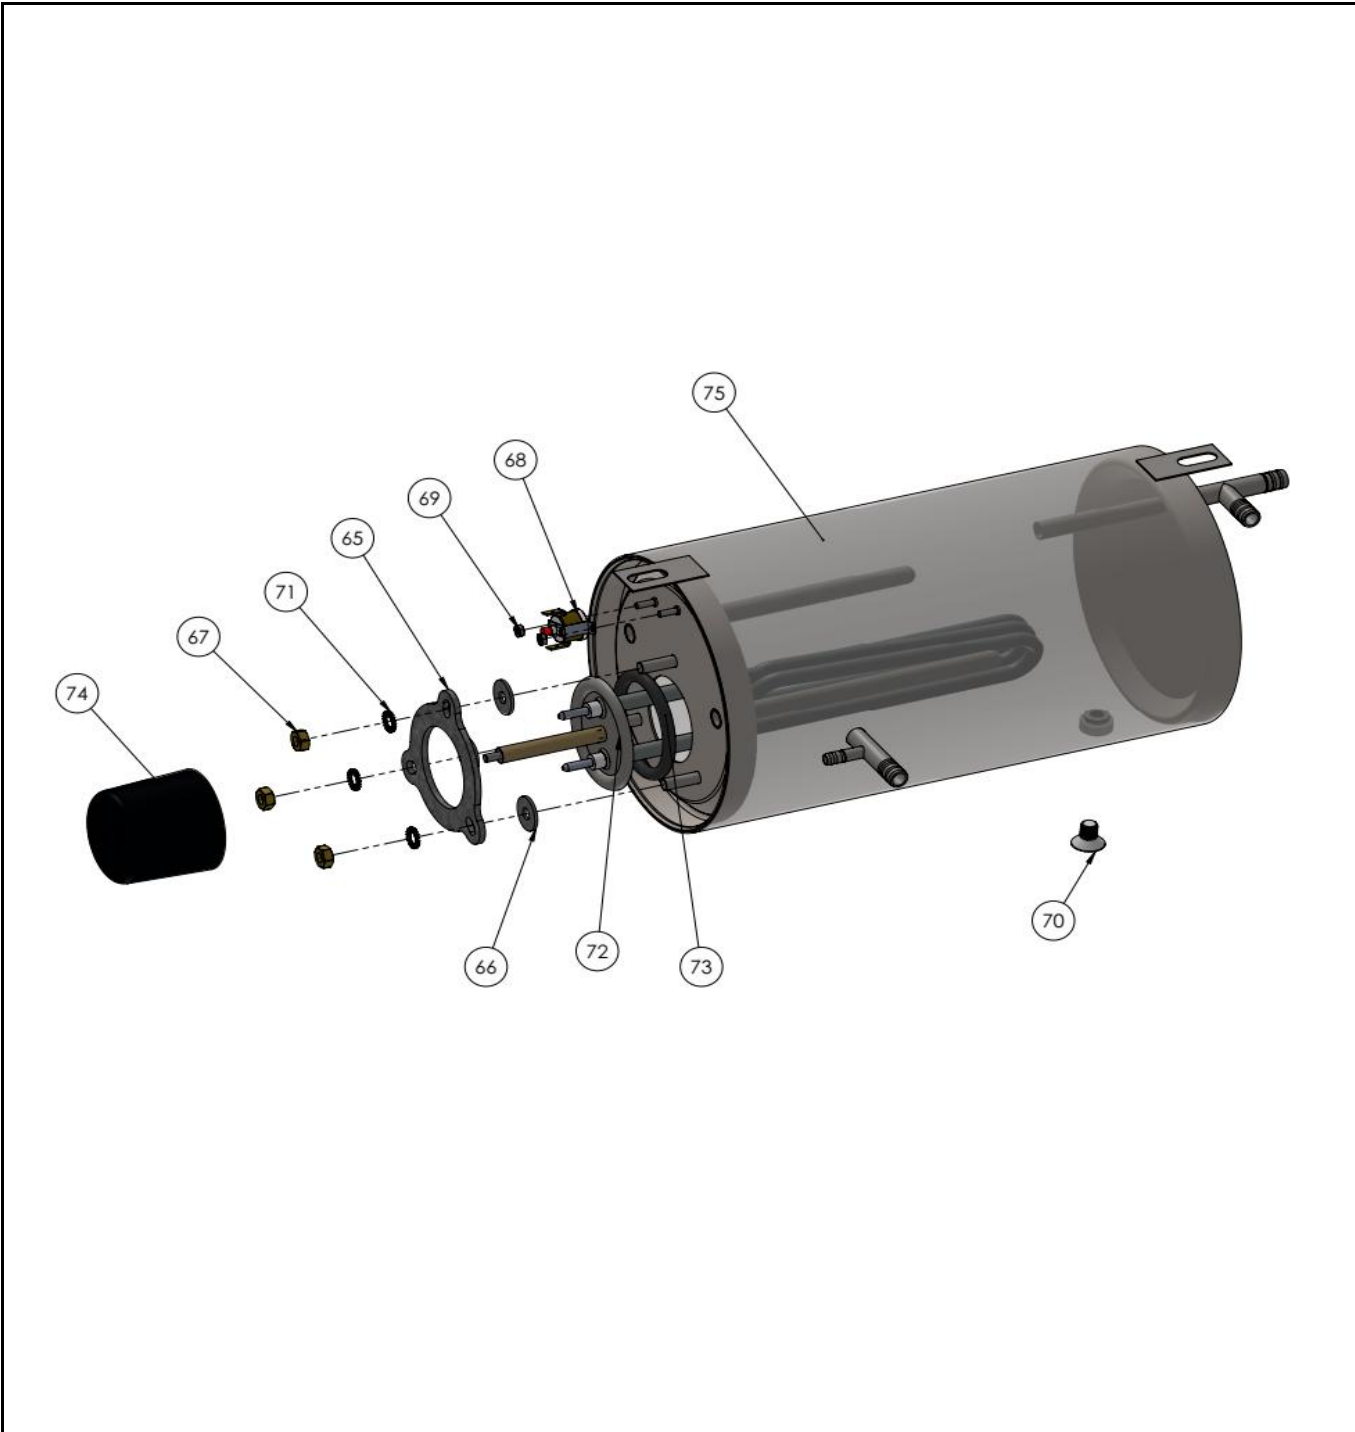

Drawing

Tools for Chefs

Hendi B.V.
Steenoven 21
3911 TX Rhenen
The Netherlands

Batch #
181797 and up

Appliance part#
233032

Description
Glass dishwasher K40 With drain and detergent pump

Date	04-09-2025	Revision #		Revision version	
Revision	First bill of materials (BOM)