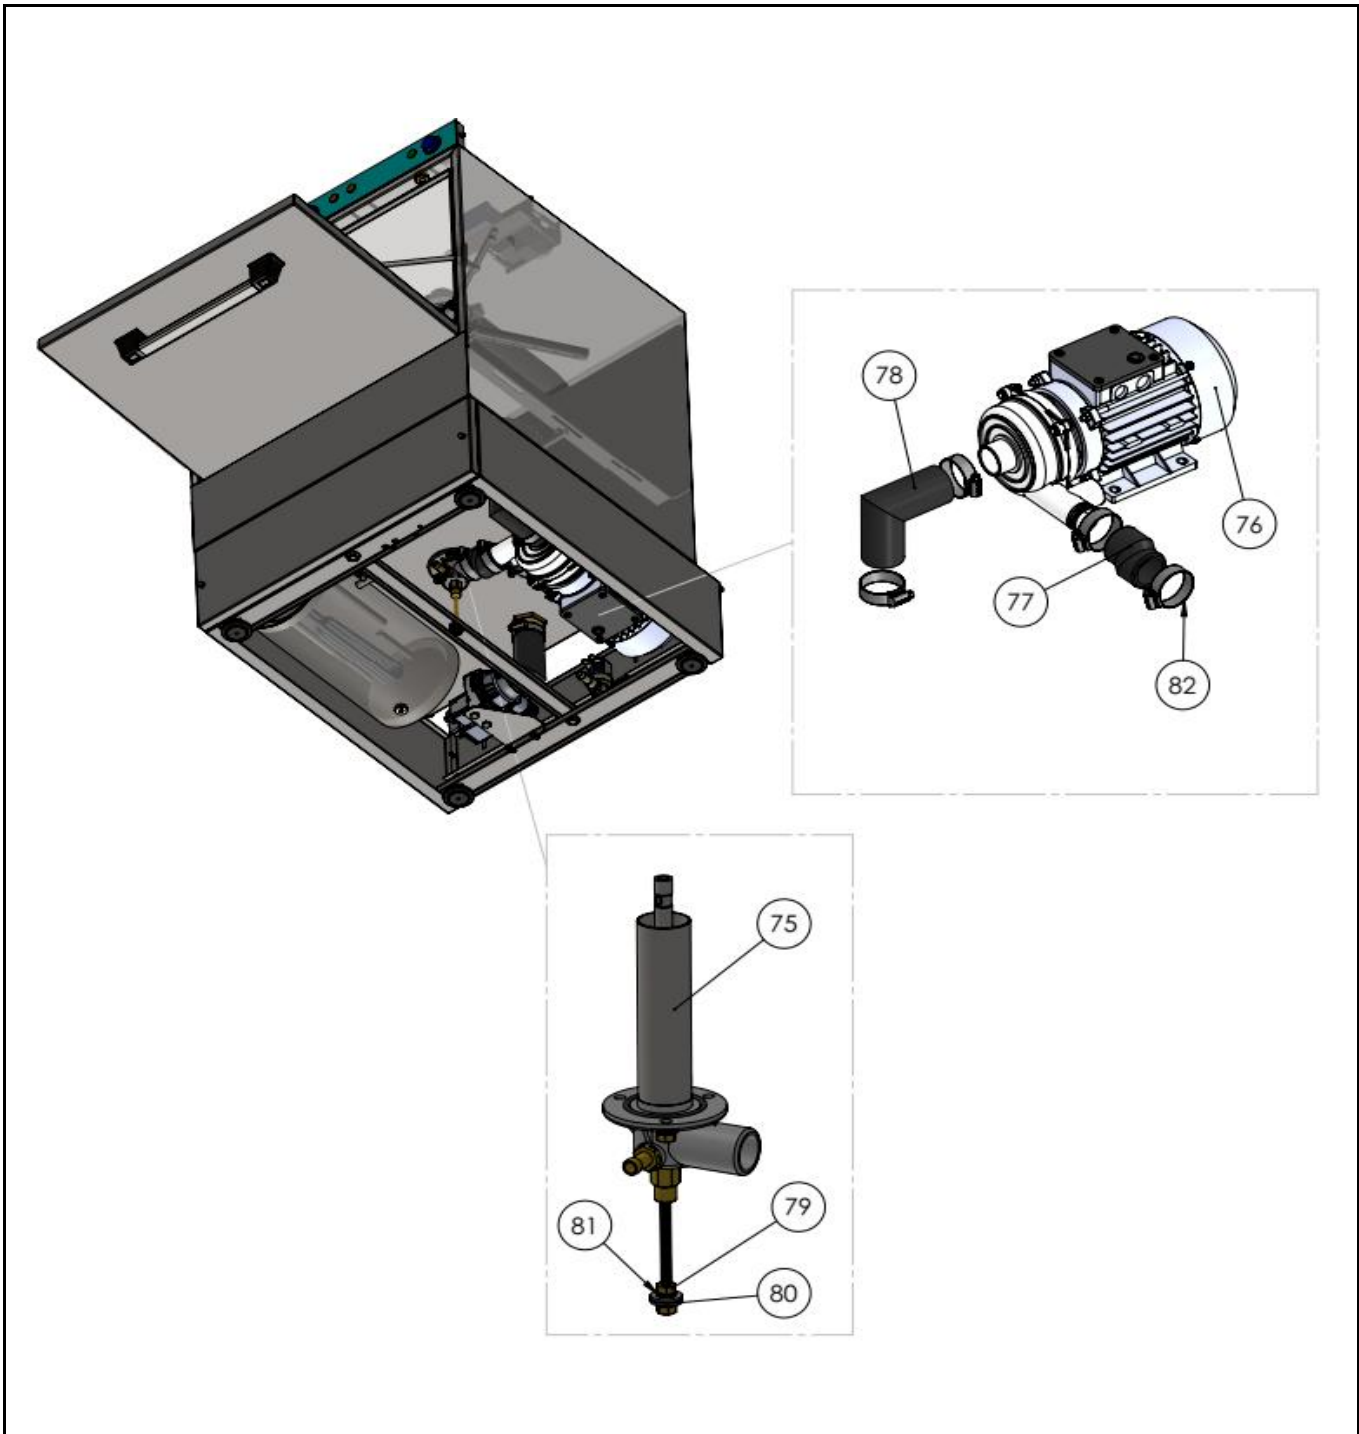

Appliance part#

233032

Description

Glass dishwasher K40  
With drain and detergent pump

Date 04-09-2025

Revision #

Revision version

Revision First bill of materials (BOM)