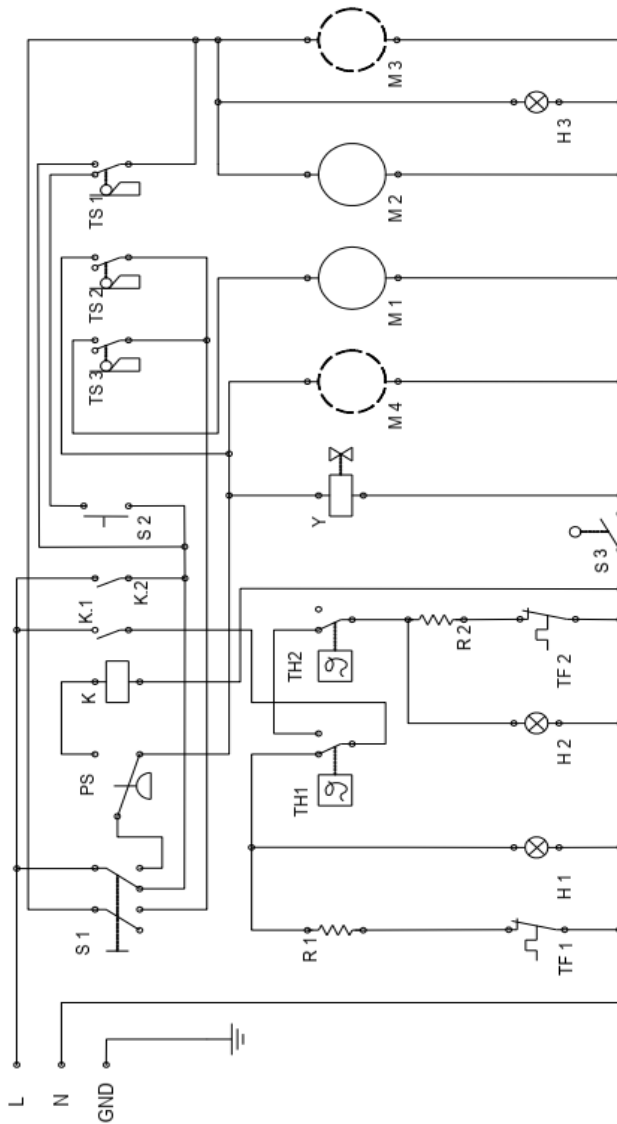

## Circuit diagram

**Hendi B.V.**  
 Steenoven 21  
 3911 TX Rhenen  
 The Netherlands

Tools for Chefs

**Batch #**  
 181797 and up

**Appliance part#**  
**233023**

**Description**  
 Glass dishwasher K40  
 With drain and detergent pump

<b>Date</b>	04-09-2025	<b>Revision #</b>	Revision version
<b>Revision</b>	First bill of materials (BOM)		

**ELECTRICAL DIAGRAM**

- S 1 : Main switch
- S 2 : Start switch
- S 3 : Door's cut off switch
- PS : Pressure switch
- R 1 : Boiler's/Booster's heating element
- R 2 : Tank's heating element
- H 1 : Indicator lamp
- Y : Water inlet valve
- M 1 : Wash pump motor
- M 2 : Timer's motor
- M 3 : Drainage pump motor \*
- M 4 : Detergent pump motor \*
- TH 1 : Thermostat
- TF 1 : Thermofuse
- TS 1 : Timers microswitch
- K : Relay