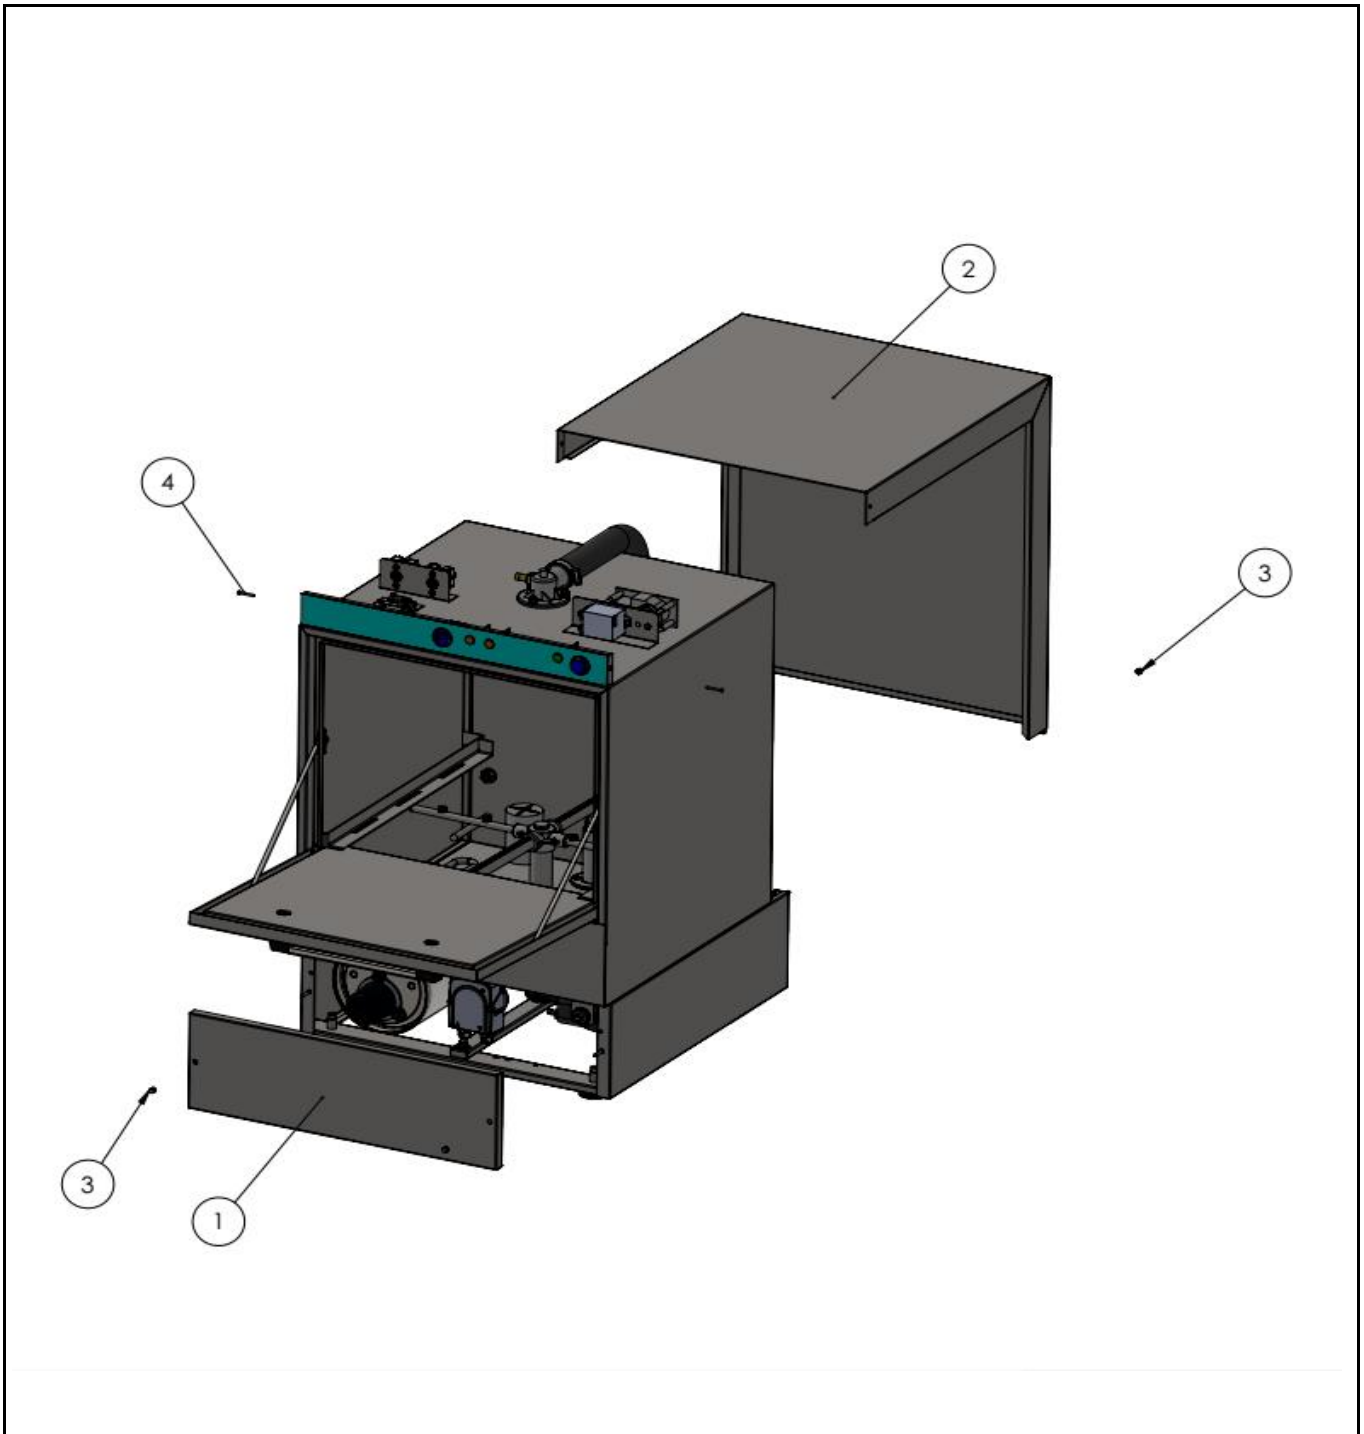

233023

Description

Glass dishwasher K40  
With drain and detergent pump

<b>Date</b>	04-09-2025	<b>Revision #</b>	Revision version
<b>Revision</b>	First bill of materials (BOM)		

**Bill of materials (BOM)**