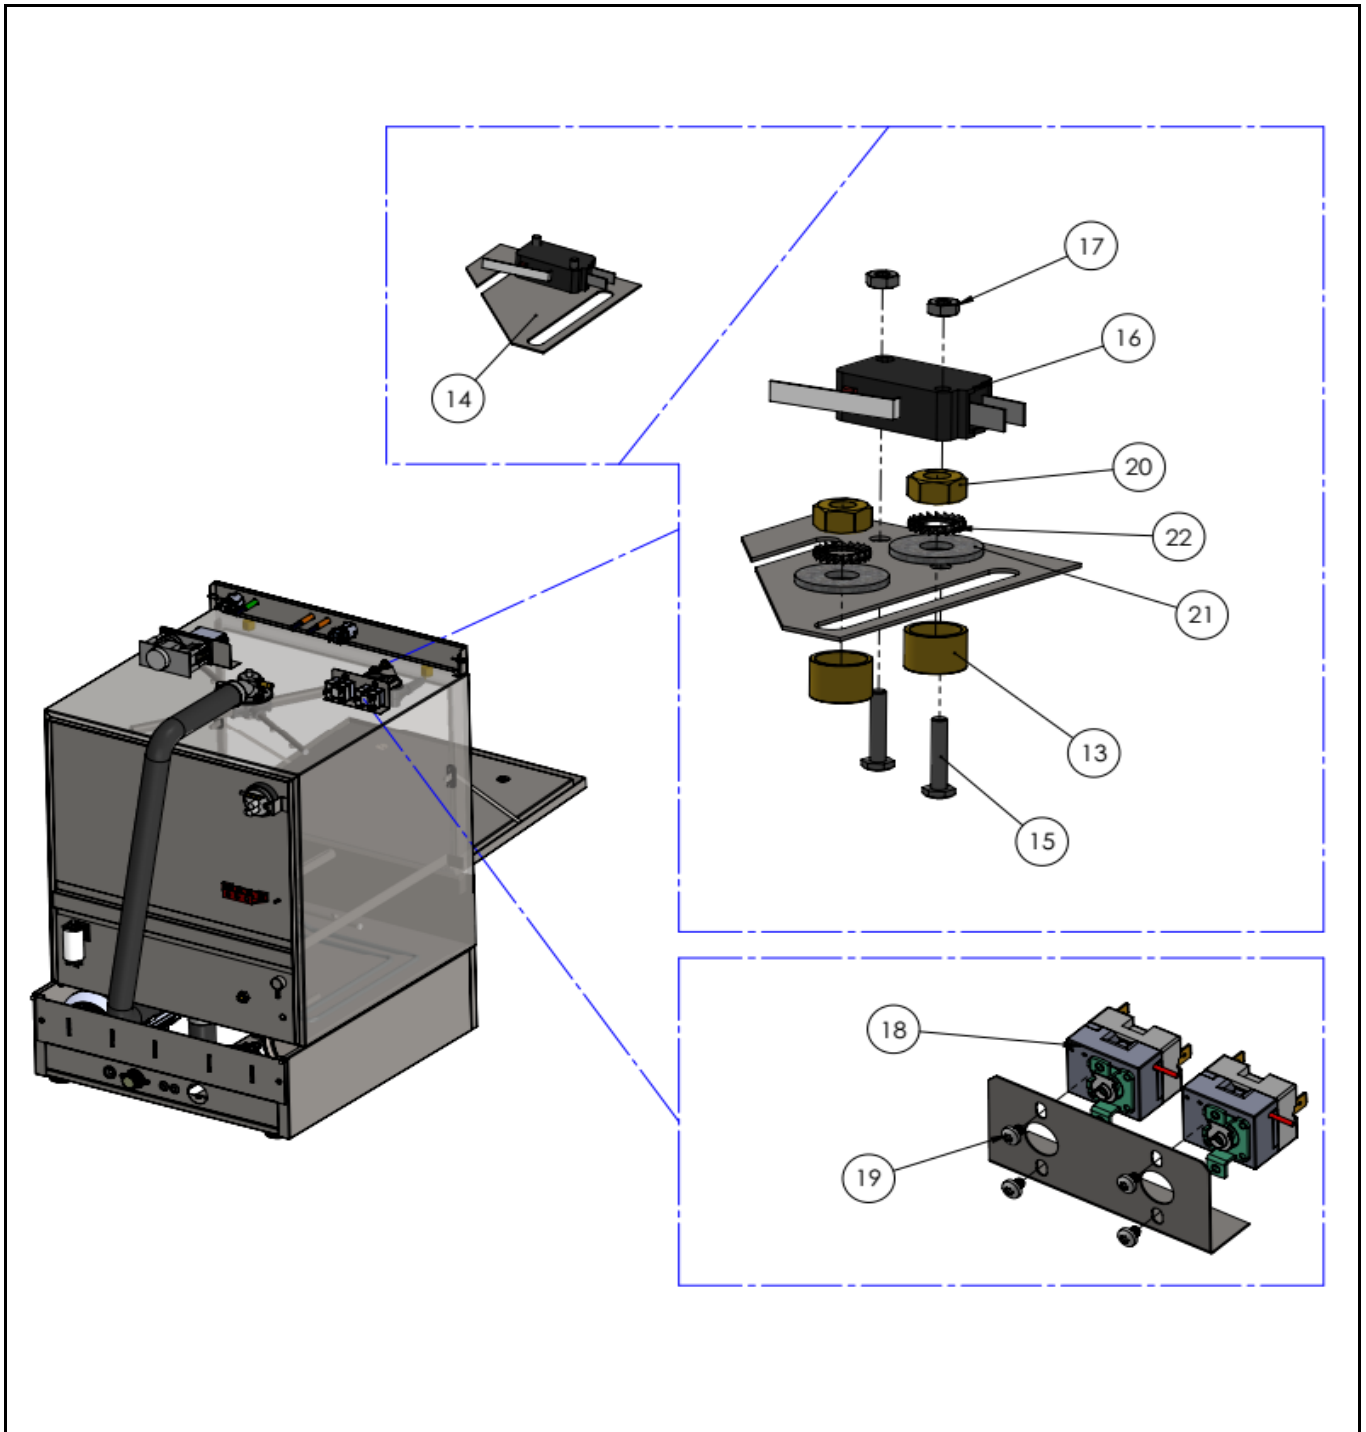

233032

Description

Glass dishwasher K40  
With drain and detergent pump

Date 04-09-2025

Revision #

Revision version

Revision First bill of materials (BOM)