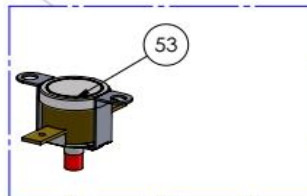

Drawing

Tools for Chefs

Hendi B.V.

Steenoven 21
3911 TX Rhenen
The Netherlands

Batch #

181797 and up

Appliance part#

233032

Description

Glass dishwasher K40
With drain and detergent pump

Date	04-09-2025	Revision #	Revision version
Revision	First bill of materials (BOM)