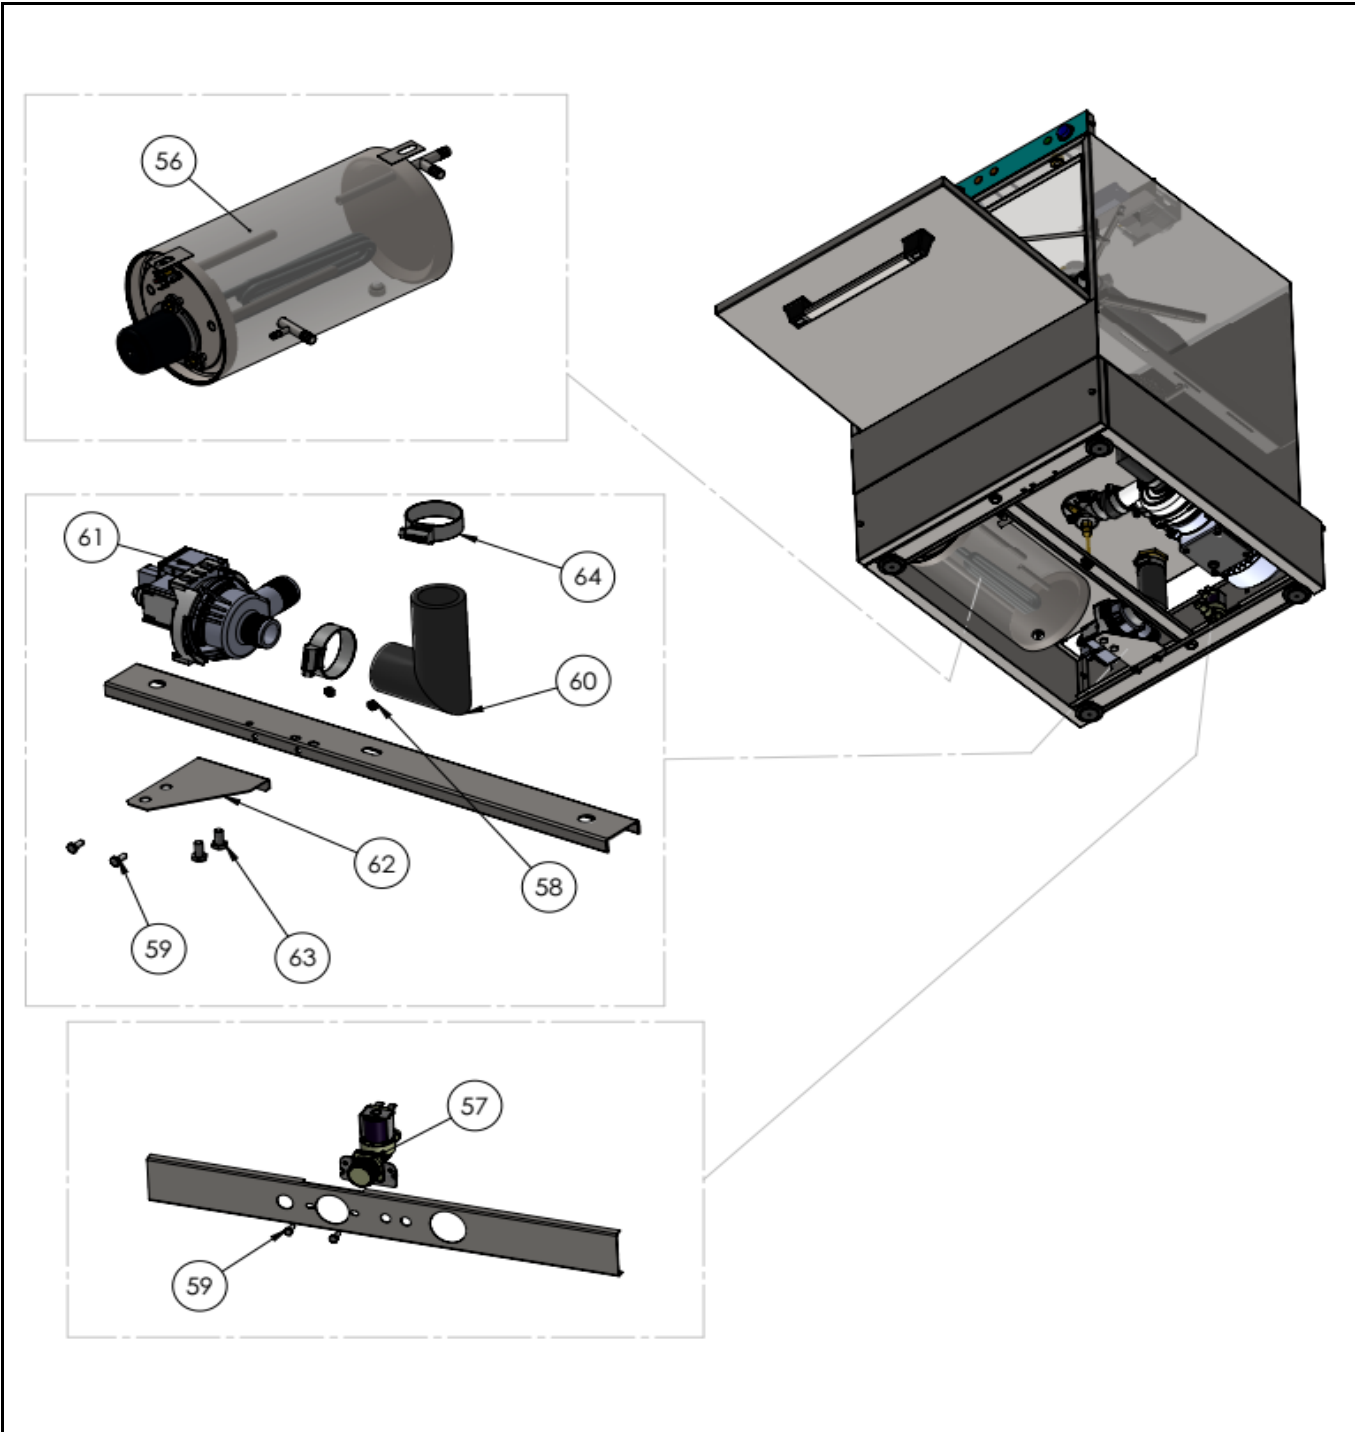

Drawing

Tools for Chefs

Hendi B.V.
Steenoven 21
3911 TX Rhenen
The Netherlands

Batch #
181797 and up

Appliance part#
233032

Description
Glass dishwasher K40
With drain and detergent pump

Date	04-09-2025	Revision #	Revision version
Revision	First bill of materials (BOM)