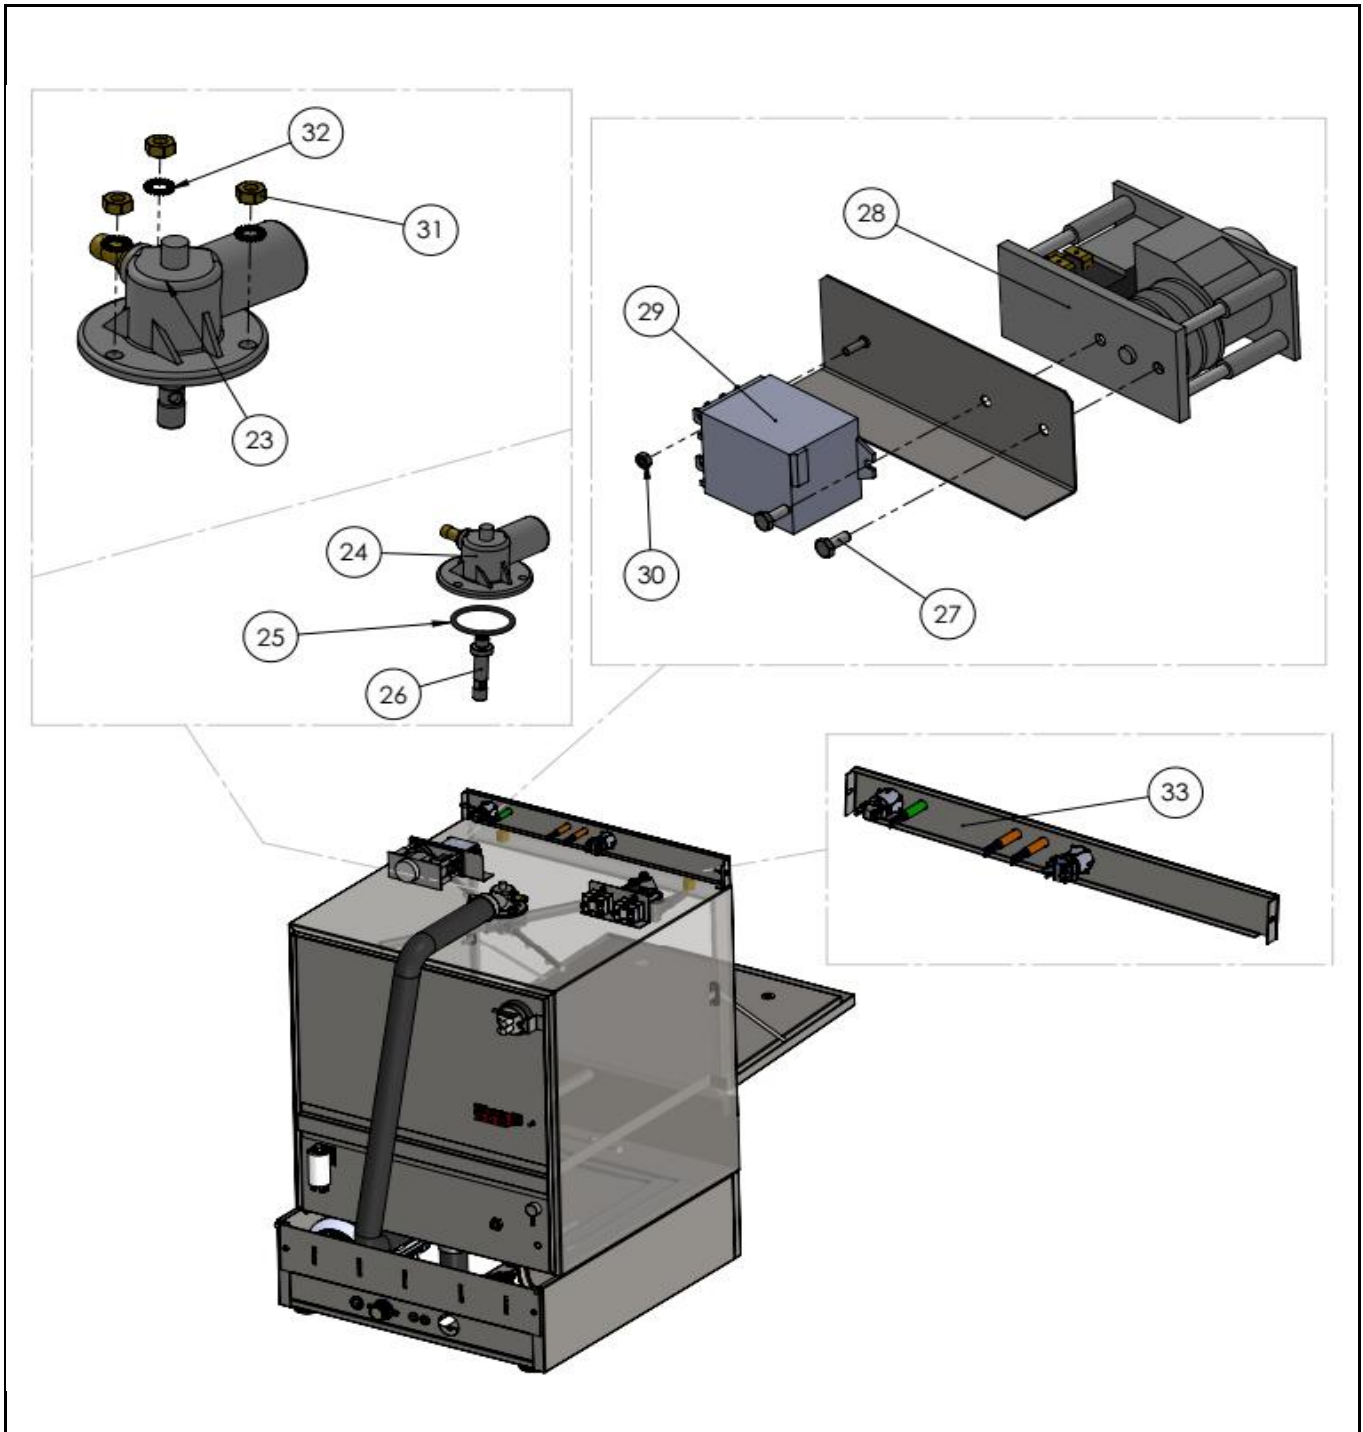

Drawing

Tools for Chefs

Hendi B.V.
Steenoven 21
3911 TX Rhenen
The Netherlands

Batch #	Appliance part#
181797 and up	233032
Description	
Glass dishwasher K40 With drain and detergent pump	

Date	04-09-2025	Revision #	Revision version
Revision	First bill of materials (BOM)