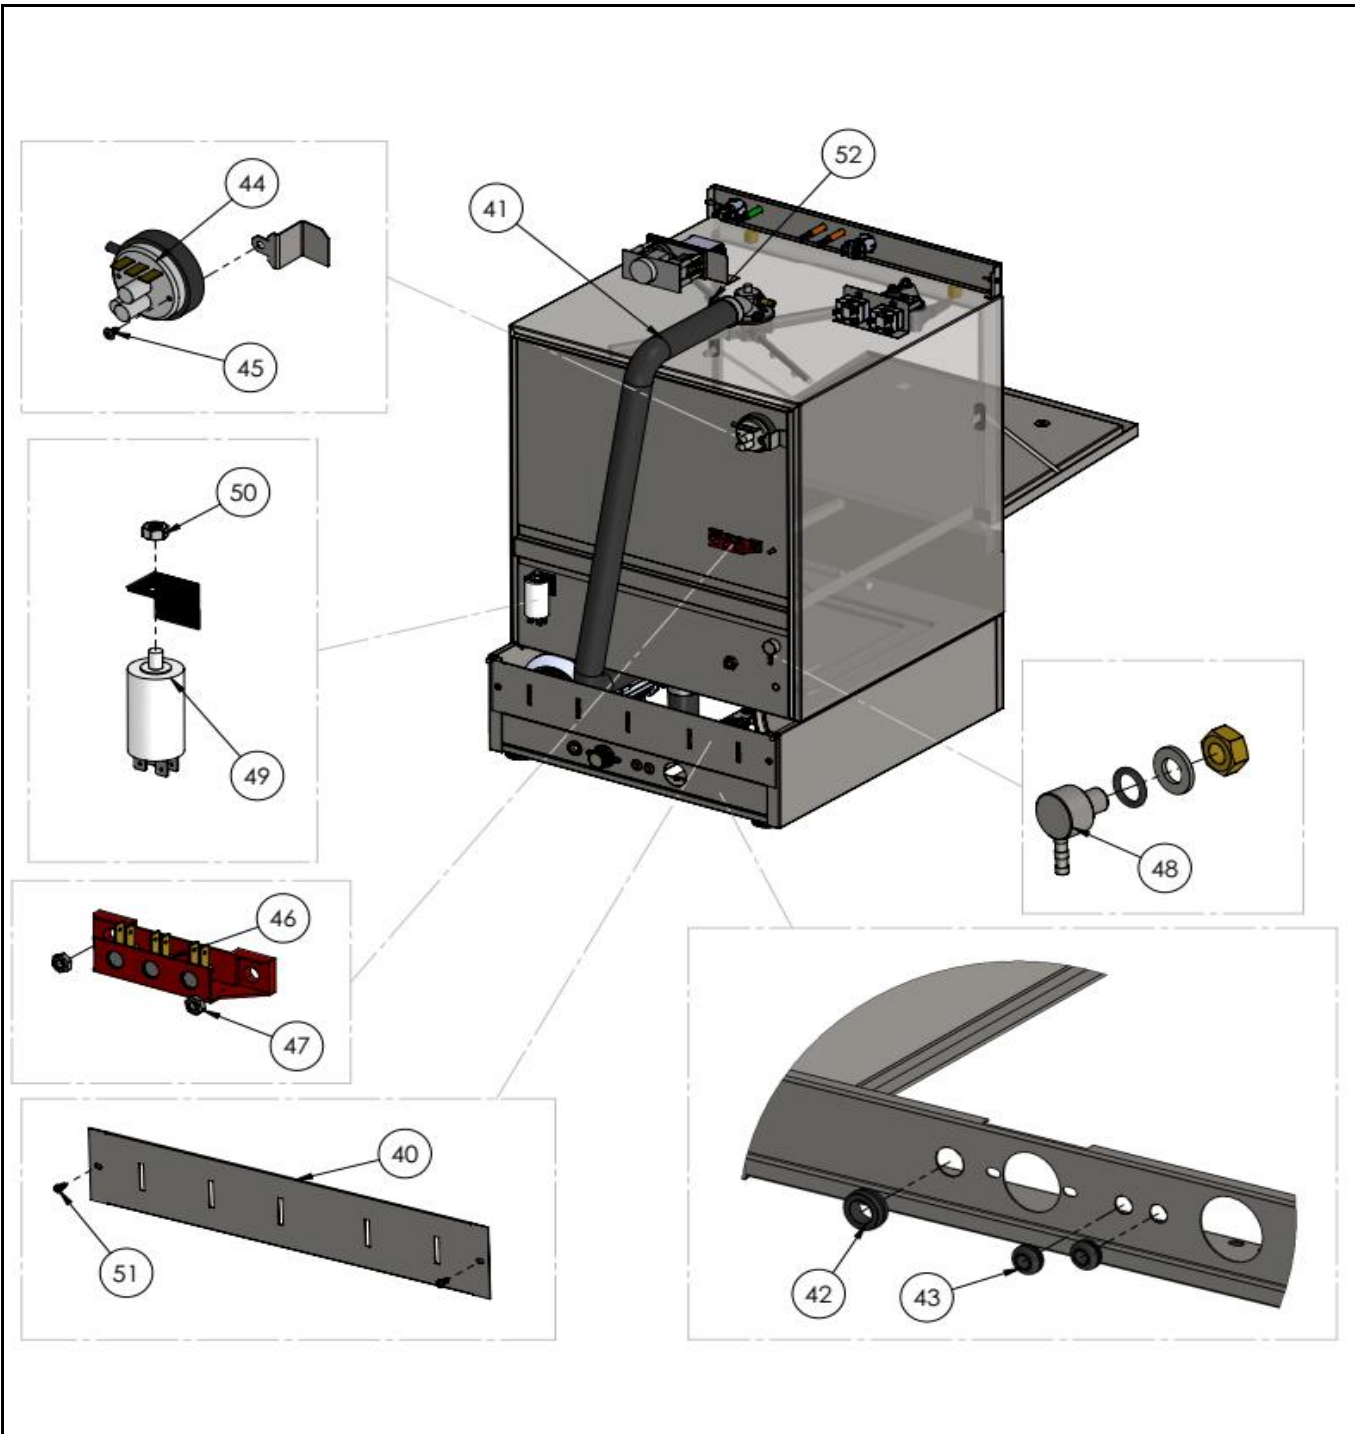

Drawing

Tools for Chefs

Hendi B.V.
Steenoven 21
3911 TX Rhenen
The Netherlands

Batch #	Appliance part#
181797 and up	233032

Description
Glass dishwasher K40 With drain and detergent pump

Date	04-09-2025	Revision #	Revision version
Revision	First bill of materials (BOM)